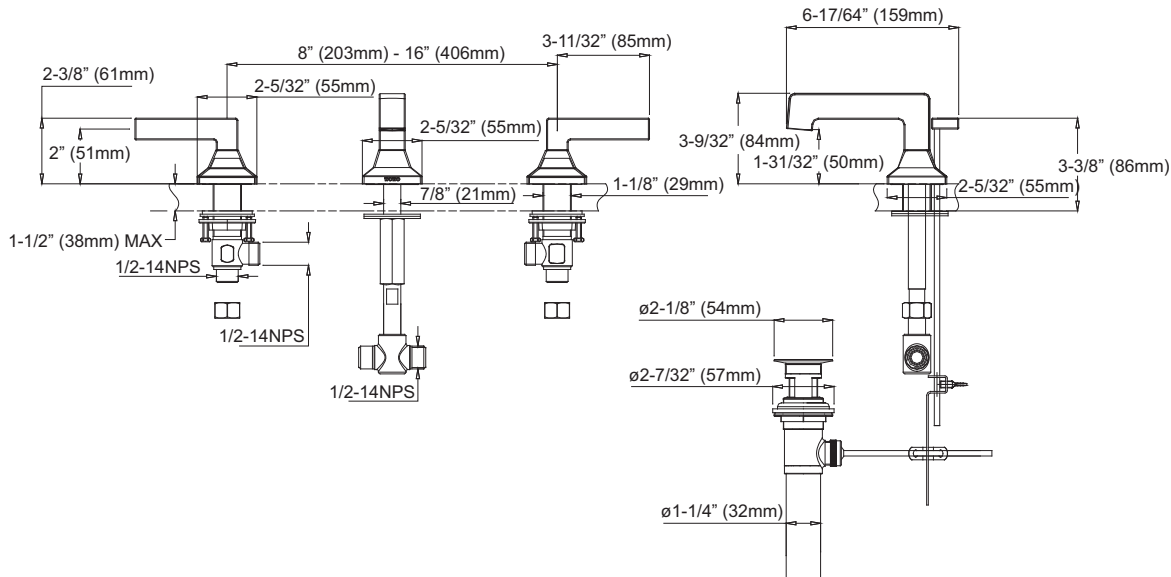

PRODUCT SPECIFICATION

The two-handle lavatory faucet shall have durable brass construction, ceramic disk valve cartridges and be compliant with California AB1953 & Vermont S.152. Product shall be for 8 to 16 inch installations and shall have a maximum flow rate of 1.5 gallons per minute. Shall also include pop-up drain. Product shall be TOTO Model TL930DDLQ_____.

TL930DDLQ

Lloyd® Widespread Lavatory High-Efficiency Faucet, 1.5 gpm

SPECIFICATIONS

- Warranty: Lifetime Limited Warranty (Residential Use)
One Year (Commercial Use)
- Material: Brass
- Shipping Weight: 8.6 lbs.
- Shipping Dimensions: 14-1/4" L x 12-1/4" W x 2-3/4" H
- Maximum Flow Rate: 1.5 gpm (5.7 lpm)

TOTO

These dimensions and specifications are subject to change without notice