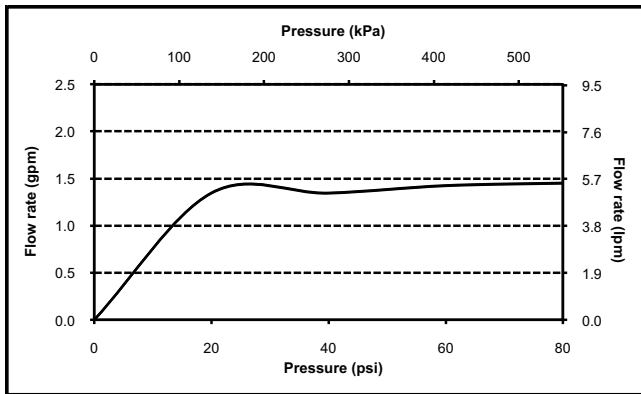

PRODUCT SPECIFICATION

The two-handle lavatory faucet shall have durable brass construction, ceramic disk valve cartridges and be compliant with California AB1953 & Vermont S.152. Product shall be for 8 to 16 inch installations and shall have a maximum flow rate of 1.5 gallons per minute. Shall also include pop-up drain. Product shall be TOTO Model TL930DDLQ_____.

TL930DDLQ

Lloyd® Widespread Lavatory High-Efficiency Faucet, 1.5 gpm

SPECIFICATIONS

- Warranty: Lifetime Limited Warranty (Residential Use)
One Year (Commercial Use)
- Material: Brass
- Shipping Weight: 8.6 lbs.
- Shipping Dimensions: 14-1/4" L x 12-1/4" W x 2-3/4" H
- Maximum Flow Rate: 1.5 gpm (5.7 lpm)