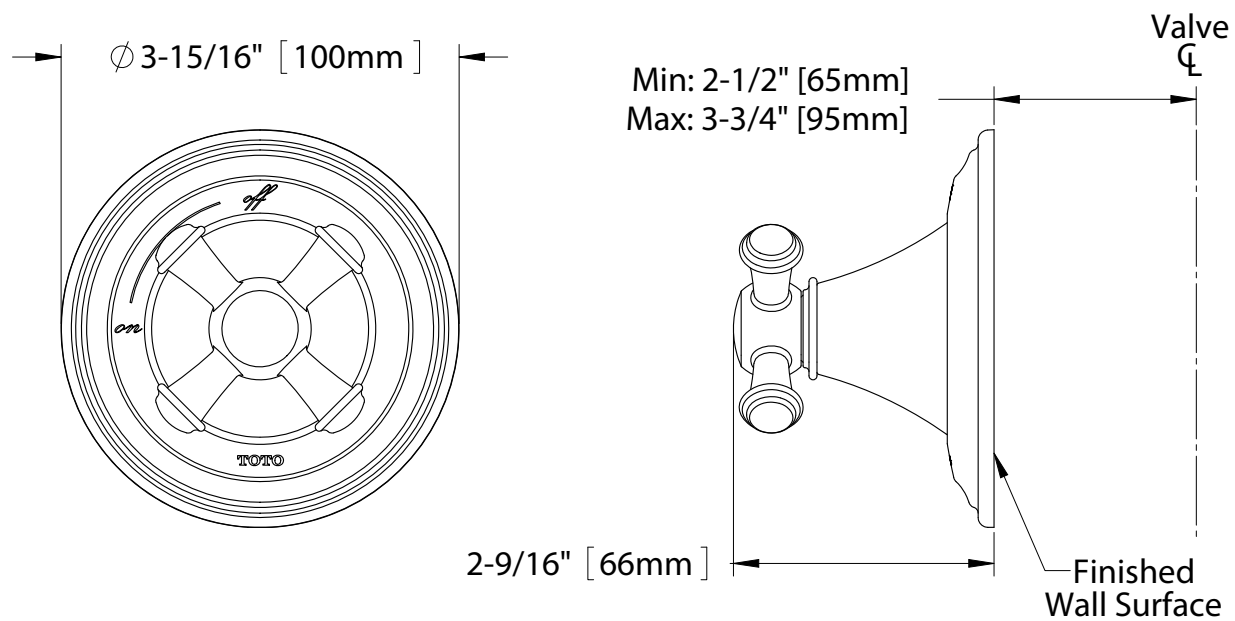

Volume control trim shall be TOTO Model TS220C#____ and required valve shall be TSMA sold separately.

TS220C

Vivian™ Volume Control Trim, Cross Handle

SPECIFICATIONS

- Warranty Lifetime Limited Warranty (Residential Use)
One Year (Commercial Use)
- Material Brass
- Shipping Weight 1.6 lbs.
- Shipping Dimensions 7"L x 3-1/2"W x 4"H

INSTALLATION NOTES

VALVE REQUIRED:
Volume control valve model TSMA sold separately.

TOTO®

These dimensions and specifications are subject to change without notice