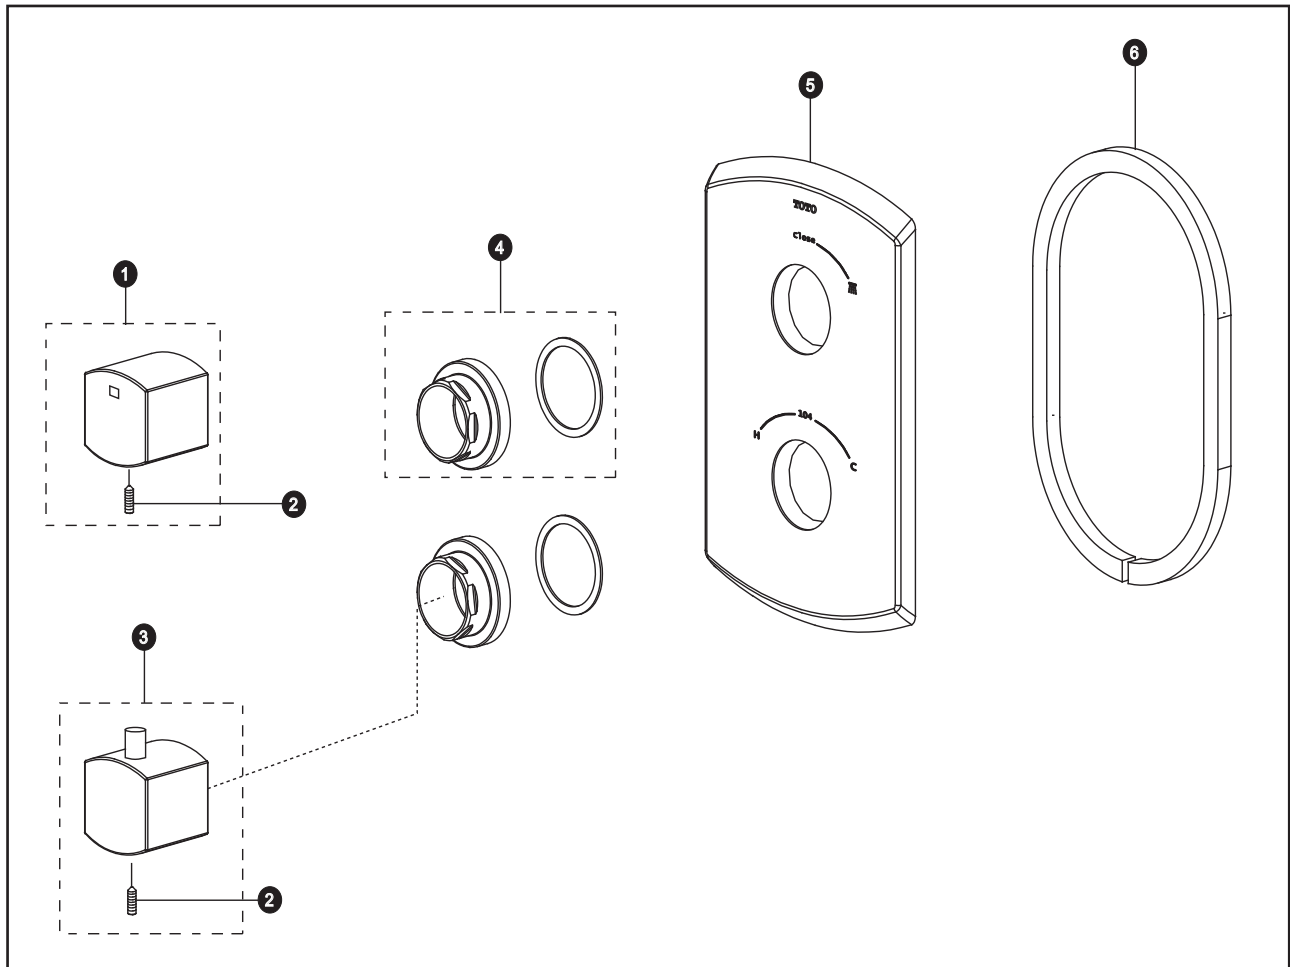

Soirée™ Thermostatic Mixing Valve Trim with Single Volume Control

Item	Part	Description
------	------	-------------

1	THP4050#\$\$	Volume Control knob
2	THP4051	Set Screw
3	THP4052#\$\$	Temperature Control Knob
4	THP4053#\$\$	Escutcheon
5	THP4055#\$\$	Face Plate
6	THP4056	Foam Gasket

LEGEND

\$\$ = DENOTES FINISH

#CP - Polished Chrome

#BN - Brushed Nickel

#PN - Polished Nickel

#PB - Polished Brass