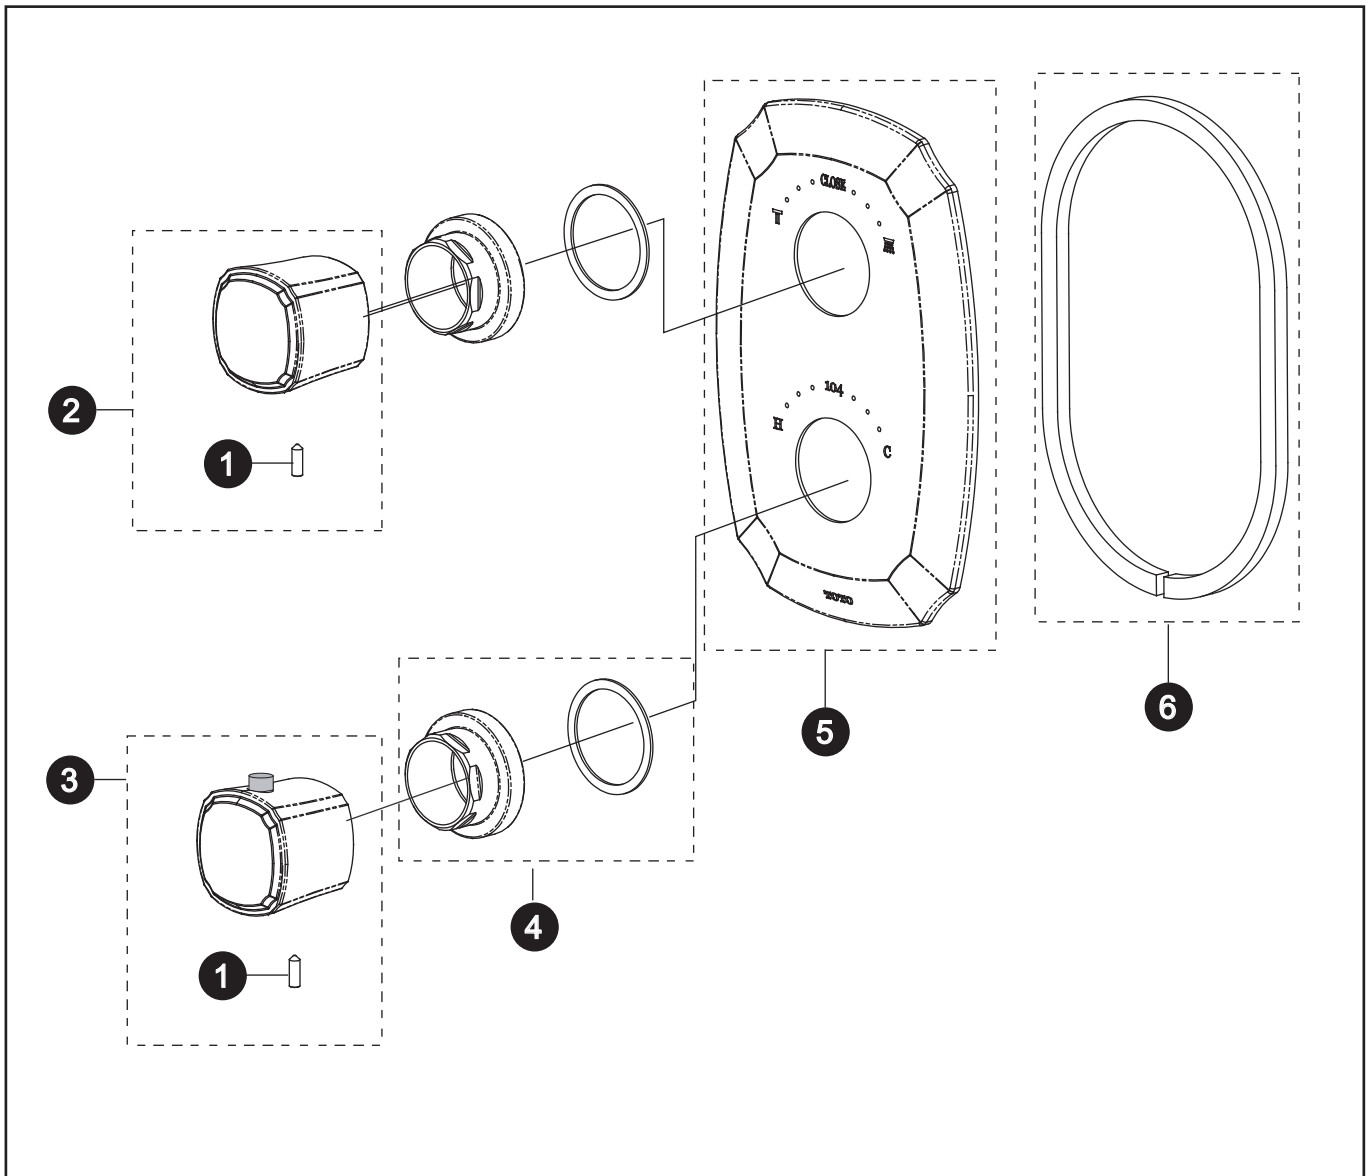

## Guinevere™ Thermostatic Mixing Valve Trim With Dual Volume Control

LEGEND	
\$\$ = DENOTES FINISH	
#CP - Polished Chrome	
#BN - LifeKoat Brushed Nickel	
#PN - LifeKoat Polished Nickel	
#PB - LifeKoat Polished Brass	

Item	Part	Description
1	THP4051	SET SCREW
2	THP4103#\$\$	VOLUME CONTROL KNOB
3	THP4104#\$\$	TEMPERATURE CONTROL KNOB
4	THP4105#\$\$	ESCUTCHEON
5	THP4108#\$\$	FACE PLATE
6	THP4107	FOAM GASKET