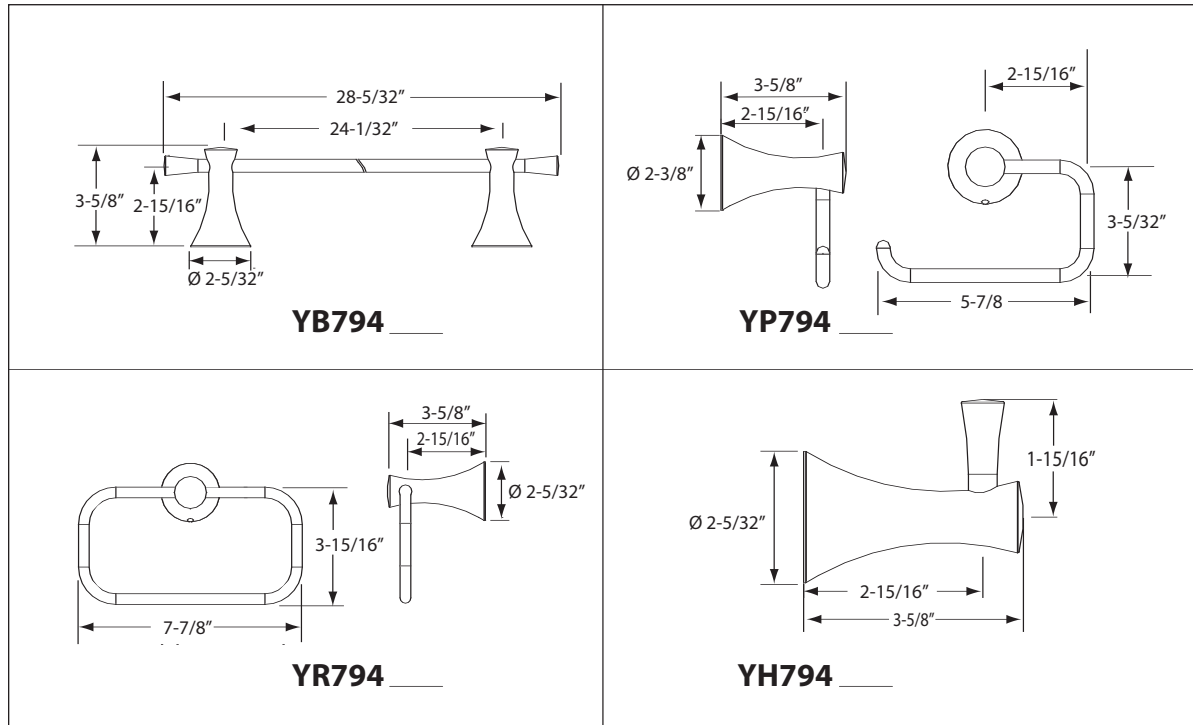

## ■ DESIGN

Designed to match our line of residential bathroom products, TOTO's® accessories beautifully complete any bathroom decor. Made from solid cast metal, these accessories come with mounting hardware for both tile and drywall applications.

## ■ SPECIFICATIONS

Warranty: Lifetime Limited Warranty (Residential use)  
One Year (Commercial use)  
Material: Cast Metal

Product Number	Shipping Weight	Case Qty	Case Weight	Shipping Dimensions	Case Shipping Dim.
<b>YB794</b>	2.49 lbs.	6	14.93 lbs.	30" x 5-1/4" x 3-1/8"	30-1/2" x 11-1/2" x 10-1/2"
<b>YP794</b>	0.77 lbs.	12	9.25 lbs.	8-1/2" x 7-1/2" x 4-1/4"	22-1/2" x 9-1/2" x 18-3/4"
<b>YR794</b>	1.10 lbs.	12	13.17 lbs.	10-3/4" x 9-1/2" x 4-1/8"	30" x 11-1/2" x 18-3/4"
<b>YH794</b>	0.44 lbs.	24	10.57 lbs.	6-1/4" x 5" x 3"	16" x 13-1/4" x 13"

## ■ CODES/STANDARDS

*These dimensions and specifications are subject to change without notice.*

Nexus™ Bath Accessories

**TOTO®**

TOTO® U.S.A., INC. • 1155 Southern Road, Morrow, GA 30260  
Tel. (888) 295-8134 • Fax. (770) 282-8701 • www.totousa.com