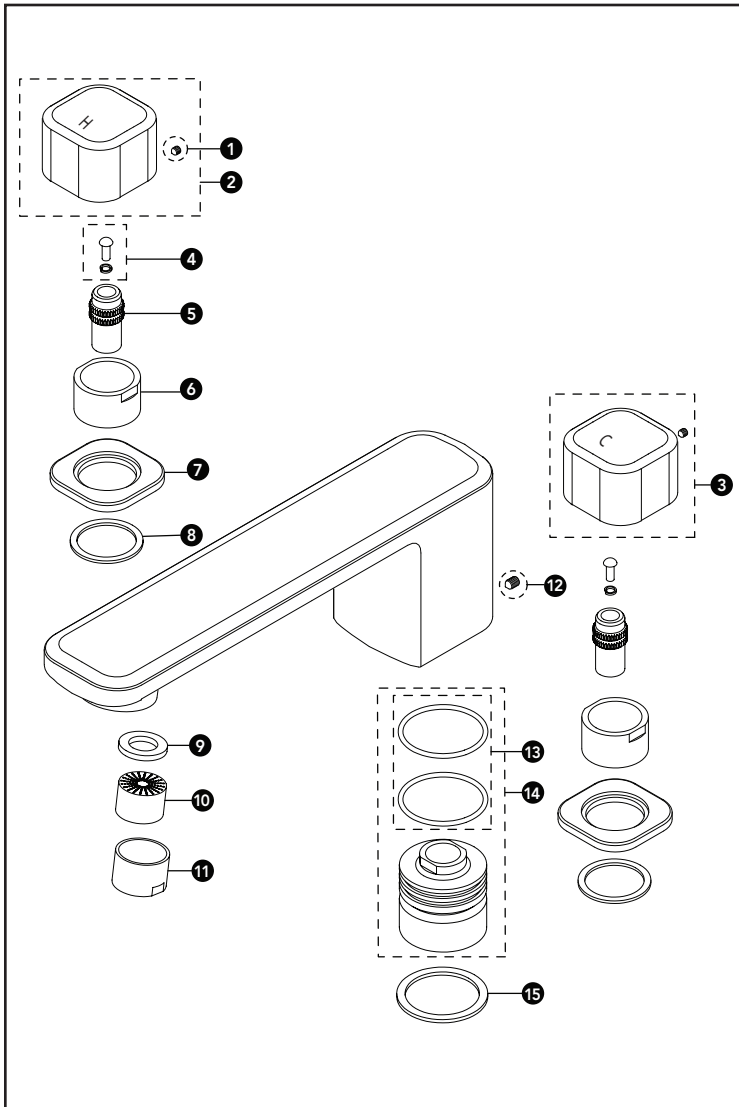

UPTON®
Deck-Mounted Bath Faucet

Item	Part	Description
1	THP4014	Set Screw
2	THP4592#\$\$	Handle (Hot) with Set Screw
3	THP4593#\$\$	Handle (Cold) with Set Screw
4	THP4016	Screw & Washer
5	THP4077	Valve Stem
6	THP4594#\$\$	Trim Collar
7	THP4595#\$\$	Trim Plate
8	THP4589	Gasket
9	THP4596	Aerator Gasket
10	THP4597	Aerator
11	THP4598#\$\$	Aerator Housing
12	THP4030	Set Screw
13	THP4590	O-rings(2)
14	THP4591	Adapter with O-rings
15	THP4589	Gasket

LEGEND
\$\$ = Denotes Finish
#CP = Polished Chrome
#BN = Brushed Nickel
#PN = Polished Nickel