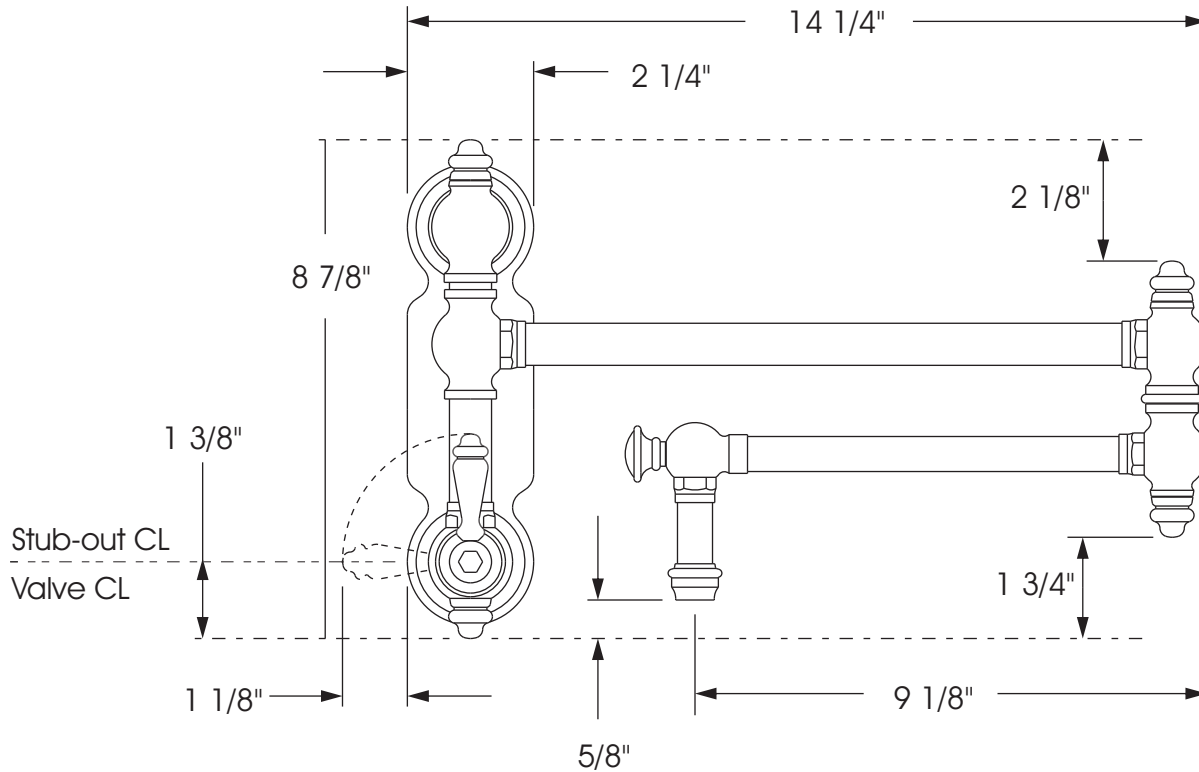

26790 Madison Ave.  
Murrieta, CA 92562  
888-304-0660

www.waterstoneco.com

ITEM NO:

3100

STYLE: **TRADITIONAL**

INTENDED USE:  
POTFILLER - WALL MOUNT

CUSTOMER NAME:

JOB NO:

DIMENSIONS MAY VARY AND ARE SUBJECT TO CHANGE. NO RESPONSIBILITY IS ASSUMED FOR USE OF SUPERCEDED OR VOIDED DATA.

**Technical Specifications:**

- Solid brass construction.
- 1/4 turn ceramic disk valve cartridge.
- Lever handle.
- 2.2 gpm maximum flow rate.
- Check valve to prevent water run-out.
- Aerated stream.
- 22" Reach.
- Stub-out connection 1/2"NPT.