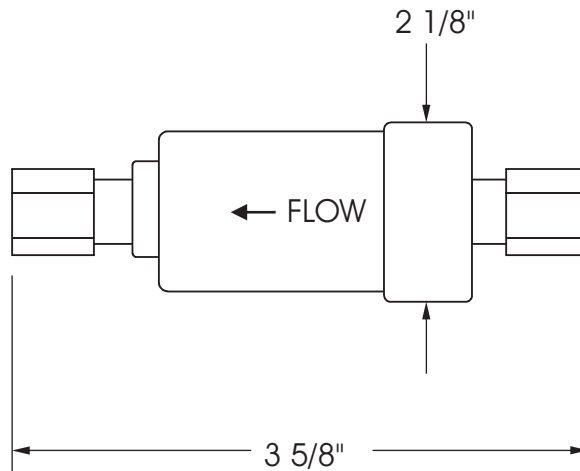

26790 Madison Ave.  
 Murrieta, CA 92562  
 888-304-0660

www.waterstoneco.com

ITEM NO:

4500

STYLE: N/A

INTENDED USE:  
 PRV (Pressure Regulator Valve)

CUSTOMER NAME:

JOB NO:

DIMENSIONS MAY VARY AND ARE SUBJECT TO CHANGE. NO RESPONSIBILITY IS ASSUMED FOR USE OF SUPERCEDED OR VOIDED DATA.

**Technical Specifications:**

- Solid brass construction.
- Regulates water pressure to 60 psi maximum.
- Flows up to 4 gpm @ 100 psi.
- Required for all 5000 hot-tank installations.
- 1/4" compression connections.