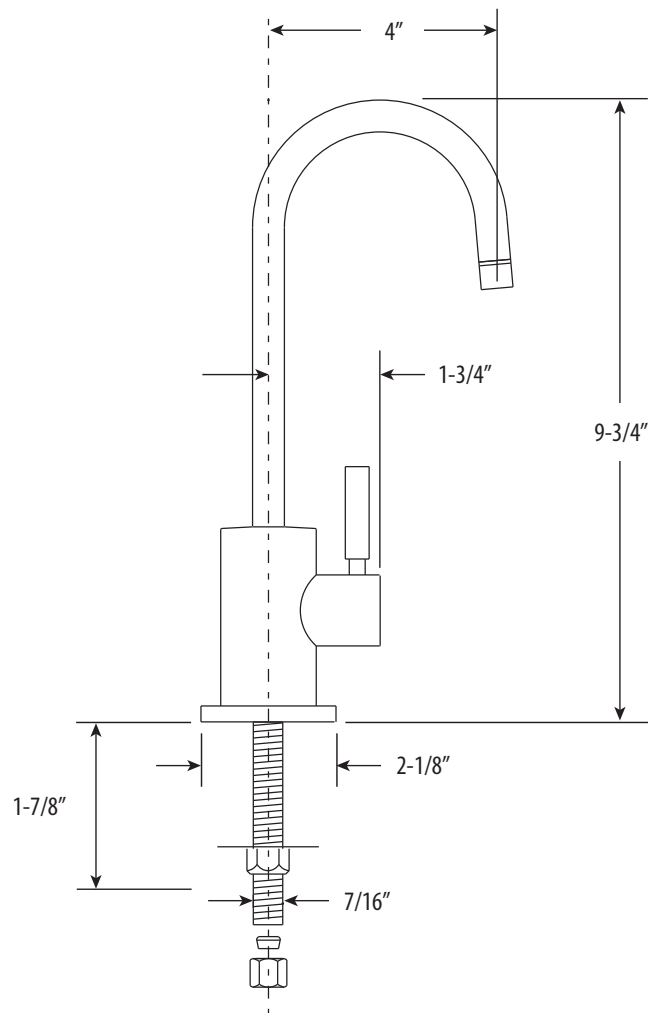

### PRODUCT DESCRIPTION

- Compatible with Reverse Osmosis filtration systems.
- C-spout with 4" reach.
- 1.1 gpm maximum flow rate.
- Solid brass or stainless steel construction.
- Spout swivels 360 degrees.
- 1/4 turn ceramic disk valve cartridge.
- Lever handle.
- 1/4" compression connection.

### CODES/STANDARDS APPLICABLE

Specified model meets or exceeds the following:

- ASME A112.18.1
- CSA B125.1
- NSF 61, 371
- CALGreen
- ADA Compliant

- Max Counter Thickness 1-7/8"
- Install Hole Size Adaptable Up to 3/4"

**ECO BRASS**  
 HIGH PERFORMANCE LEAD FREE BRASS

DIMENSIONS MAY VARY AND ARE SUBJECT TO CHANGE. NO RESPONSIBILITY IS ASSUMED FOR USE OF SUPERCEDED OR VOIDED DATA