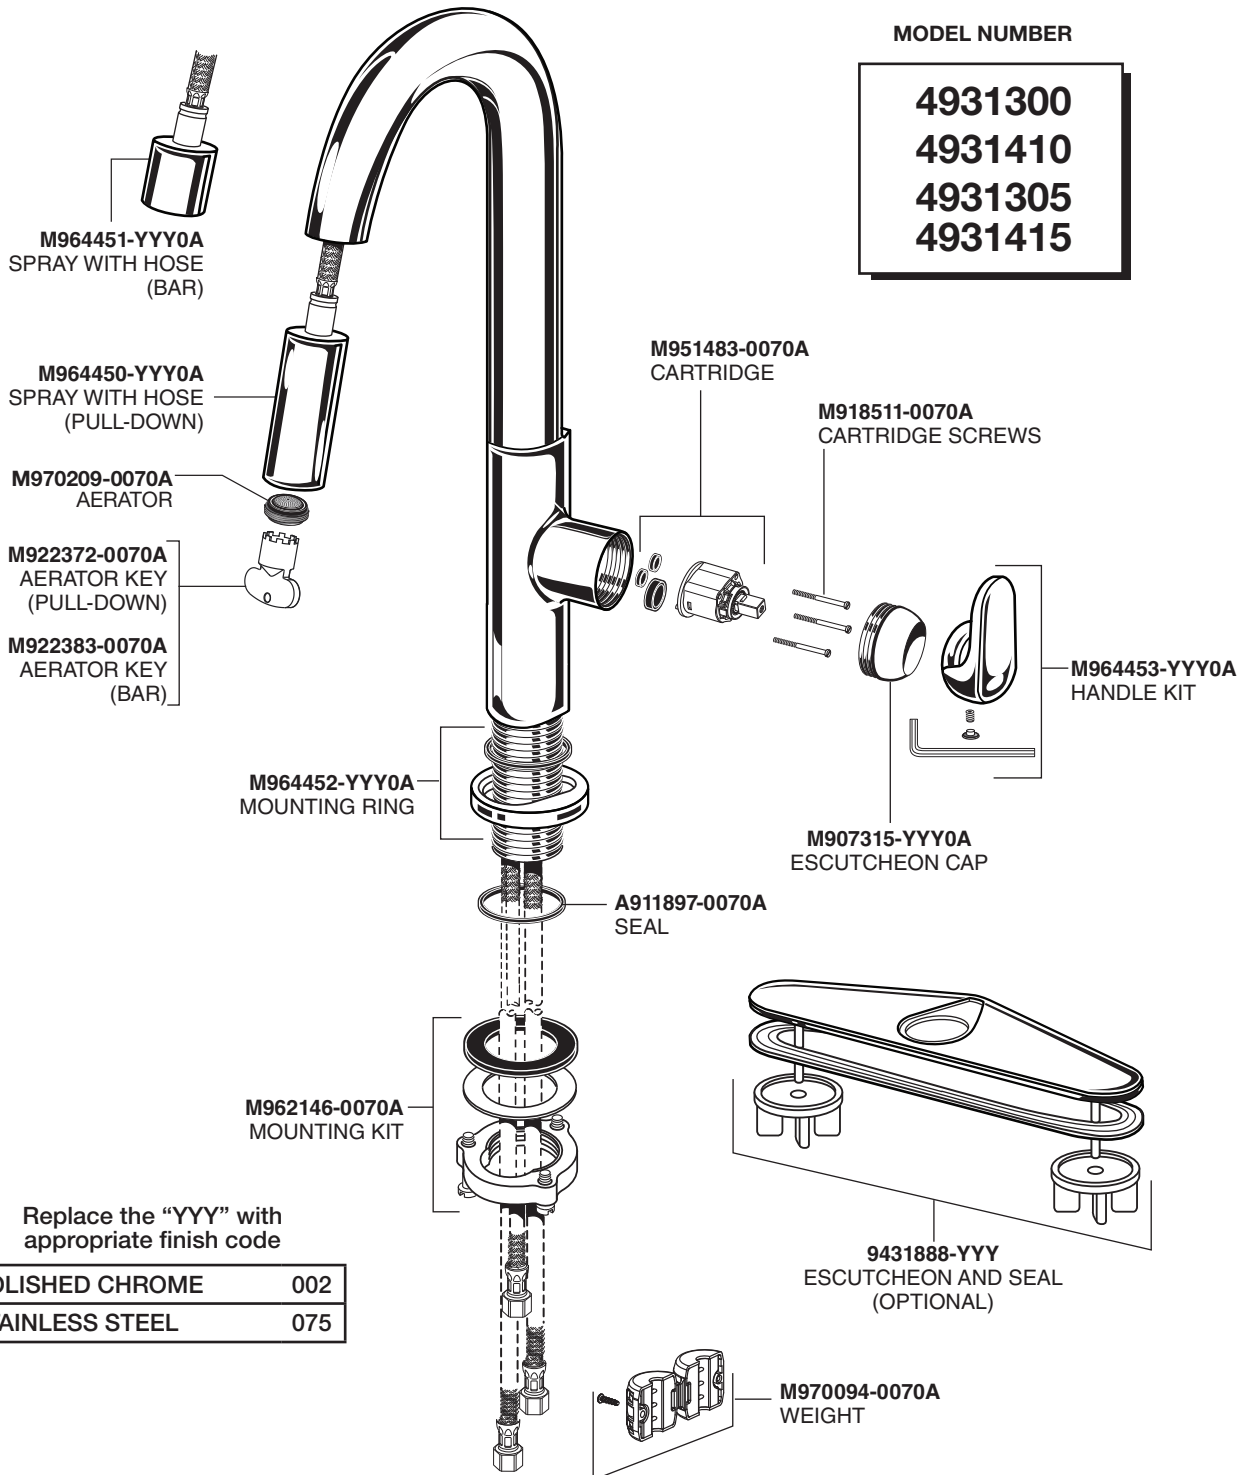

American Standard

BEALE™
MANUAL PULL-DOWN
KITCHEN & BAR FAUCETS

MODEL NUMBER

4931300
4931410
4931305
4931415

Replace the "YYY" with appropriate finish code

POLISHED CHROME	002
STAINLESS STEEL	075

HOT LINE FOR HELP