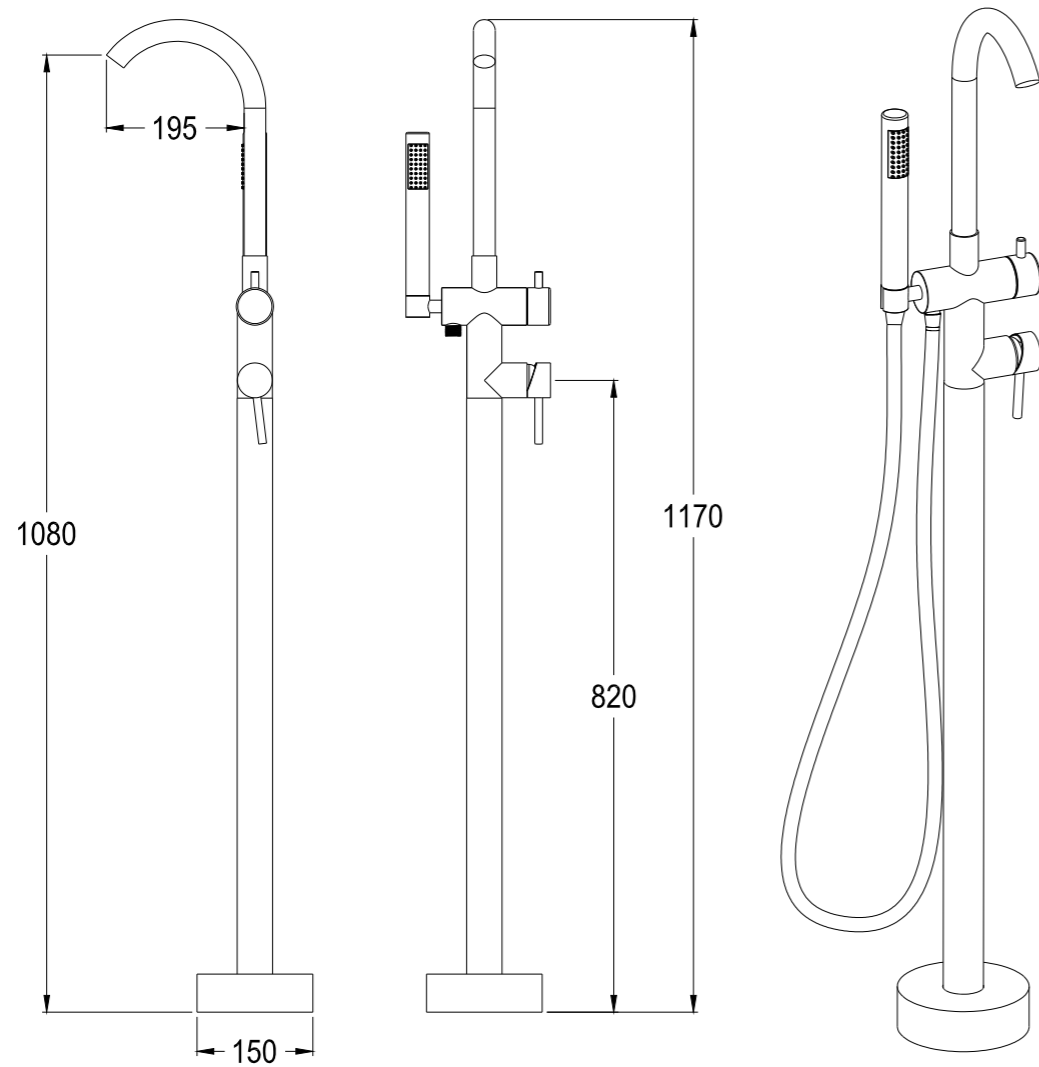

ARIEL

Floor Standing Bathtub Faucet Installation Manual

ARIEL

Serial Number: