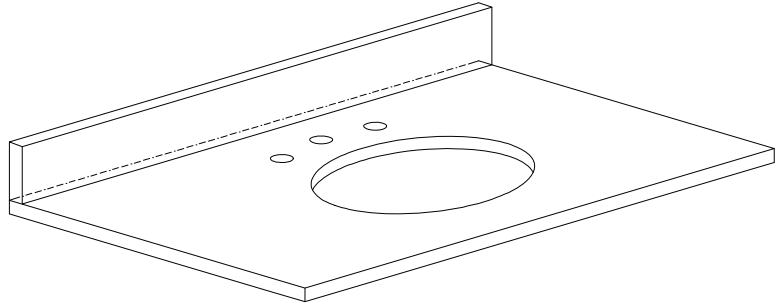

Colors / Couleurs

- White / Blanc

Nominal Dimension / Dimension Nominale

- 36W x 21.5D x 34H inches | 914 x 546 x 864 mm

Product Diagrams / Diagrammes Produit

Front / Devant

Back / Derrière

Side / Côté

Top / Haut

SUT37BK / SUT37CW / SUT37GB

Features

- Top cutout for single undermount sink
- Top pre-drilled for 8" widespread faucet
- 4" backsplash included

Colors / Finishes

- BK - Natural Black Granite
- CW - Natural Carrera White marble
- GB - Natural Galala Beige marble

Nominal Dimension

- 37W x 22D x 1H inches
- 940 x 560 x 25 mm

Related Items

Sink	CUM18WT	CUM18LN		
Vanity	DELANO-V36	KELLY-V36	LEXINGTON-V36	LOFT-V36
	MADISON-V36	MODERO-V36	TRIBECA-V36	THOMPSON-V36

Product Diagrams

Nominal Dimension

- 18.1W x 15D x 7.9H inches
- 458 x 380 x 200 mm

Components

Drain	VC-DRAIN-CP	VC-DRAIN-BN					
Vanity Top	SUT25BK	SUT25CW	SUT25GB	SUT31BK	SUT31CW	SUT31GB	SUT37BK
	SUT37GB	SUT37CW	SUT49CW	SUT49GB	SUT49BK	SUT61BK	SUT61CW
	SUT61GB	SUT73BK	SUT73CW	SUT73GB			