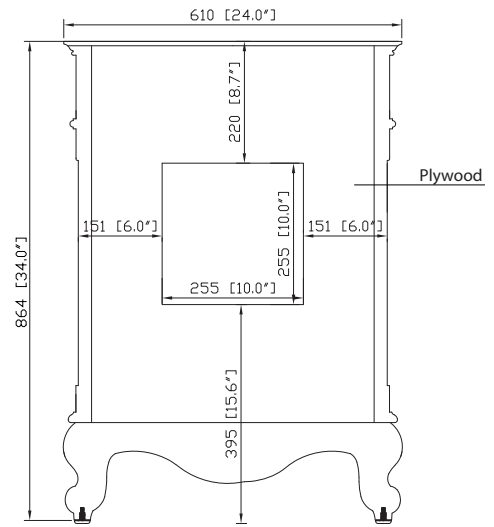

Colors / Finishes

- Antique Cherry
- Antique White

Nominal Dimension

- 24W x 21.5D x 34H inches

Components

Mirror	PROVENCE-M24	
Vanity Top	PROVENCE-SUT25BN	PROVENCE-SUT25N
Sink	CUM18WT	CUM18LN

Product Diagrams

Front

Back

Side

Top

Avanity

PROVENCE-SUT25BN

Features

- Single 16" oval undermount sink cutout
- 8" widespread faucet holes
- 4" backsplash included
- Sink clips included

Colors / Finishes

- Natural imperial brown granite

Nominal Dimension

- 25W x 20.5D x 0.75H inches
- 635 x 521 x 18 mm

Components

Drain	CUM16WT
Vanity	PROVENCE-V24-AC

Product Diagrams

For customer support please call 866 522 5578 weekdays 9:00 to 6:00 PST

CUM18LN / CUM18WT

Features

- Vitreous China
- Undermount application
- 1.8 in. drain opening
- Overflow outlet

Colors / Finishes

- LN - Linen
- WT - White

Nominal Dimension

- 18.1W x 15D x 7.9H inches
- 458 x 380 x 200 mm