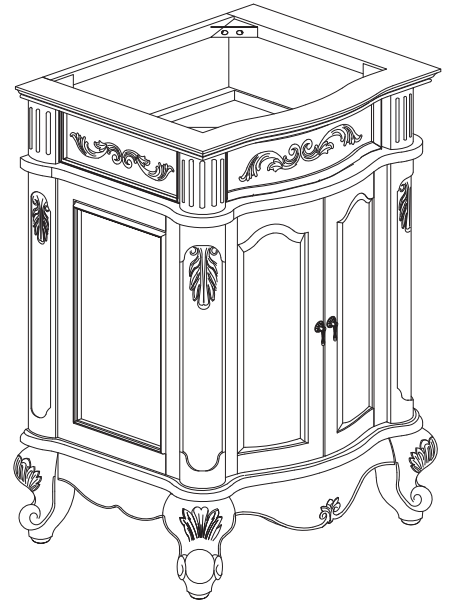

Avanity

PROVENCE-V24-AC
PROVENCE-V24-AW

Features

- Solid poplar wood frame, Cherry veneer MDF
- Hand crafted details
- 2 soft-close doors
- 1 interior shelf
- Antique brass finished hardware
- Adjustable height levelers

Colors / Finishes

- Antique Cherry
- Antique White

Nominal Dimension

- 24W x 21.5D x 34H inches

Components

Mirror	PROVENCE-M24	
Vanity Top	PROVENCE-SUT25BN	PROVENCE-SUT25N
Sink	CUM18WT	CUM18LN

Product Diagrams

Front

Back

Side

Top

Avanity

PROVENCE-SUT25BN

Features

- Single 16" oval undermount sink cutout
- 8" widespread faucet holes
- 4" backsplash included
- Sink clips included

CUM18LN / CUM18WT

Features

- Vitreous China
- Undermount application
- 1.8 in. drain opening
- Overflow outlet

Colors / Finishes

- LN - Linen
- WT - White

Nominal Dimension

- 18.1W x 15D x 7.9H inches
- 458 x 380 x 200 mm