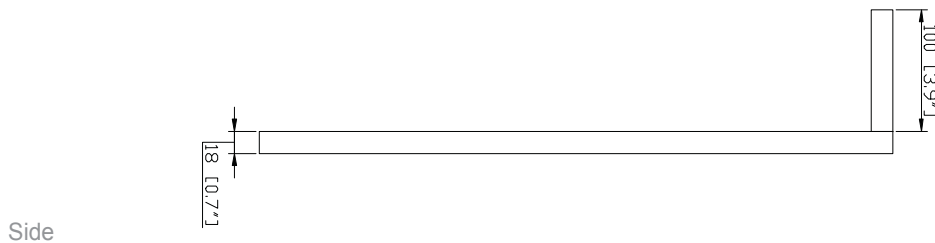

Colors / Finishes

- Antique Cherry
- Antique White

Nominal Dimension

- 24W x 21.5D x 34H inches

Components

Mirror	PROVENCE-M24	
Vanity Top	PROVENCE-SUT25BN	PROVENCE-SUT25N
Sink	CUM18WT	CUM18LN

Product Diagrams

Colors / Finishes

- Natural imperial brown granite

Nominal Dimension

- 25W x 20.5D x 0.75H inches
- 635 x 521 x 18 mm

Components

Drain	CUM16WT
Vanity	PROVENCE-V24-AC

Product Diagrams

For customer support please call 866 522 5578 weekdays 9:00 to 6:00 PST

CUM18LN / CUM18WT

Features

- Vitreous China
- Undermount application
- 1.8 in. drain opening
- Overflow outlet

Colors / Finishes

- LN - Linen
- WT - White

Nominal Dimension

- 18.1W x 15D x 7.9H inches
- 458 x 380 x 200 mm