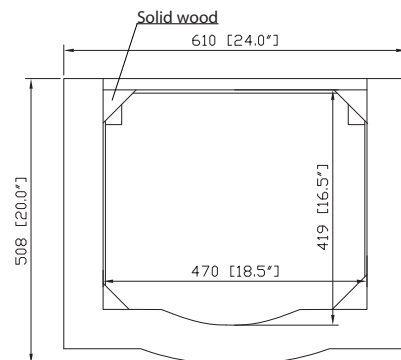

Colors / Finishes

- Antique Cherry
- Antique White

Nominal Dimension

- 24W x 21.5D x 34H inches

Components

Mirror	PROVENCE-M24	
Vanity Top	PROVENCE-SUT25BN	PROVENCE-SUT25N
Sink	CUM18WT	CUM18LN

Product Diagrams

Front

Back

Side

Top

Avanity

PROVENCE-SUT25BN

Features

- Single 16" oval undermount sink cutout
- 8" widespread faucet holes
- 4" backsplash included
- Sink clips included

Colors / Finishes

- Natural imperial brown granite

Nominal Dimension

- 25W x 20.5D x 0.75H inches
- 635 x 521 x 18 mm

Components

Drain	CUM16WT
Vanity	PROVENCE-V24-AC

Product Diagrams

For customer support please call 866 522 5578 weekdays 9:00 to 6:00 PST

CUM18LN / CUM18WT

Features

- Vitreous China
- Undermount application
- 1.8 in. drain opening
- Overflow outlet

Colors / Finishes

- LN - Linen
- WT - White

Nominal Dimension

- 18.1W x 15D x 7.9H inches
- 458 x 380 x 200 mm