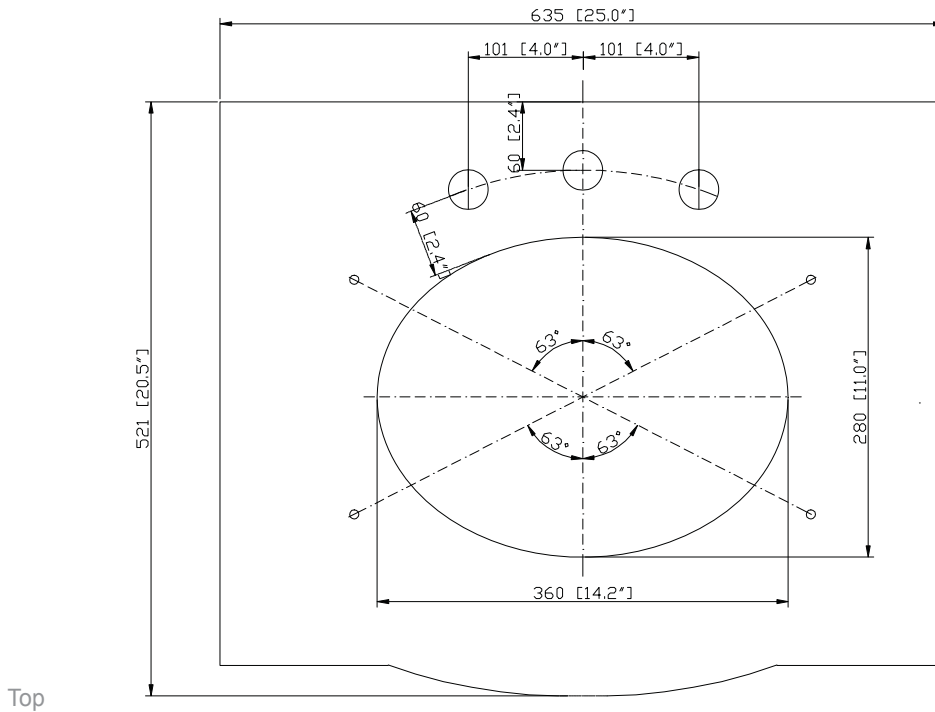

Colors / Finishes

- Antique Cherry
- Antique White

Nominal Dimension

- 24W x 21.5D x 34H inches

Components

Mirror	PROVENCE-M24	
Vanity Top	PROVENCE-SUT25BN	PROVENCE-SUT25N
Sink	CUM18WT	CUM18LN

Product Diagrams

Colors / Finishes

- Natural imperial brown granite

Nominal Dimension

- 25W x 20.5D x 0.75H inches
- 635 x 521 x 18 mm

Components

Drain	CUM16WT
Vanity	PROVENCE-V24-AC

Product Diagrams

For customer support please call 866 522 5578 weekdays 9:00 to 6:00 PST

CUM18LN / CUM18WT

Features

- Vitreous China
- Undermount application
- 1.8 in. drain opening
- Overflow outlet

Colors / Finishes

- LN - Linen
- WT - White

Nominal Dimension

- 18.1W x 15D x 7.9H inches
- 458 x 380 x 200 mm