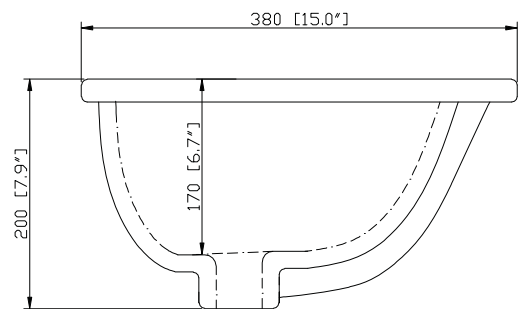

CUM18LN / CUM18WT

Features

- Vitreous China
- Undermount application
- 1.8 in. drain opening
- Overflow outlet

Colors / Finishes

- LN - Linen
- WT - White

Nominal Dimension

- 18.1W x 15D x 7.9H inches
- 458 x 380 x 200 mm

Components

Drain	VC-DRAIN-CP	VC-DRAIN-BN					
Vanity Top	SUT25BK	SUT25CW	SUT25GB	SUT31BK	SUT31CW	SUT31GB	SUT37BK
	SUT37GB	SUT37CW	SUT49CW	SUT49GB	SUT49BK	SUT61BK	SUT61CW
	SUT61GB	SUT73BK	SUT73CW	SUT73GB			

Product Diagrams

Front

Side