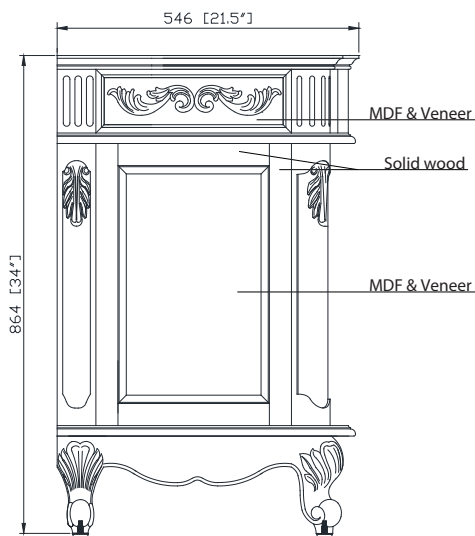

Colors / Finishes

- Antique Cherry
- Antique White

Nominal Dimension

- 24W x 21.5D x 34H inches

Components

Mirror	PROVENCE-M24	
Vanity Top	PROVENCE-SUT25BN	PROVENCE-SUT25N
Sink	CUM18WT	CUM18LN

Product Diagrams

Front

Back

Side

Top

Avanity

PROVENCE-SUT25BN

Features

- Single 16" oval undermount sink cutout
- 8" widespread faucet holes
- 4" backsplash included
- Sink clips included

Colors / Finishes

- Natural imperial brown granite

Nominal Dimension

- 25W x 20.5D x 0.75H inches
- 635 x 521 x 18 mm

Components

Drain	CUM16WT
Vanity	PROVENCE-V24-AC

Product Diagrams

For customer support please call 866 522 5578 weekdays 9:00 to 6:00 PST

CUM18LN / CUM18WT

Features

- Vitreous China
- Undermount application
- 1.8 in. drain opening
- Overflow outlet

Colors / Finishes

- LN - Linen
- WT - White

Nominal Dimension

- 18.1W x 15D x 7.9H inches
- 458 x 380 x 200 mm