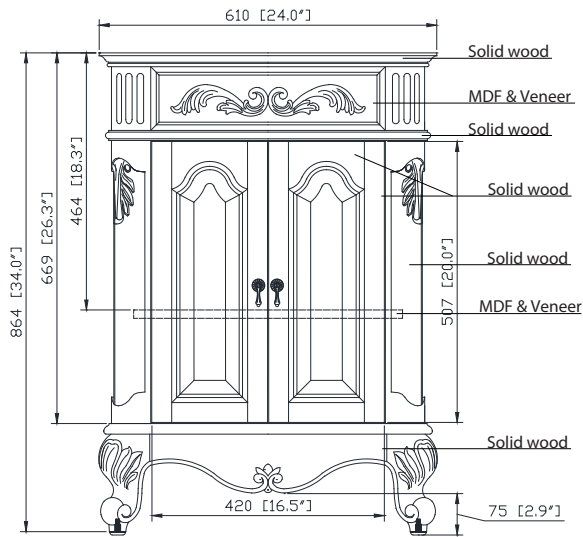

Colors / Finishes

- Antique Cherry
- Antique White

Nominal Dimension

- 24W x 21.5D x 34H inches

Components

Mirror	PROVENCE-M24	
Vanity Top	PROVENCE-SUT25BN	PROVENCE-SUT25N
Sink	CUM18WT	CUM18LN

Product Diagrams

Front

Back

Side

Top

Avanity

PROVENCE-SUT25BN

Features

- Single 16" oval undermount sink cutout
- 8" widespread faucet holes
- 4" backsplash included
- Sink clips included

Colors / Finishes

- Natural imperial brown granite

Nominal Dimension

- 25W x 20.5D x 0.75H inches
- 635 x 521 x 18 mm

Components

Drain	CUM16WT
Vanity	PROVENCE-V24-AC

Product Diagrams

For customer support please call 866 522 5578 weekdays 9:00 to 6:00 PST

CUM18LN / CUM18WT

Features

- Vitreous China
- Undermount application
- 1.8 in. drain opening
- Overflow outlet

Colors / Finishes

- LN - Linen
- WT - White

Nominal Dimension

- 18.1W x 15D x 7.9H inches
- 458 x 380 x 200 mm