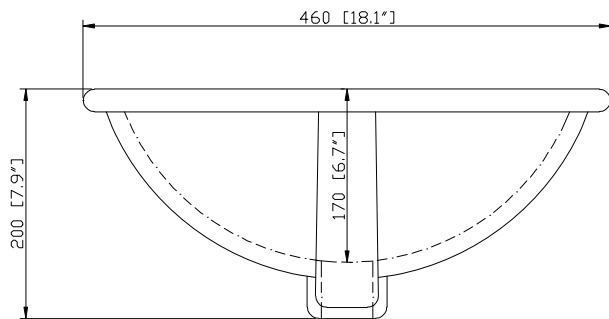

Product Diagrams

Front