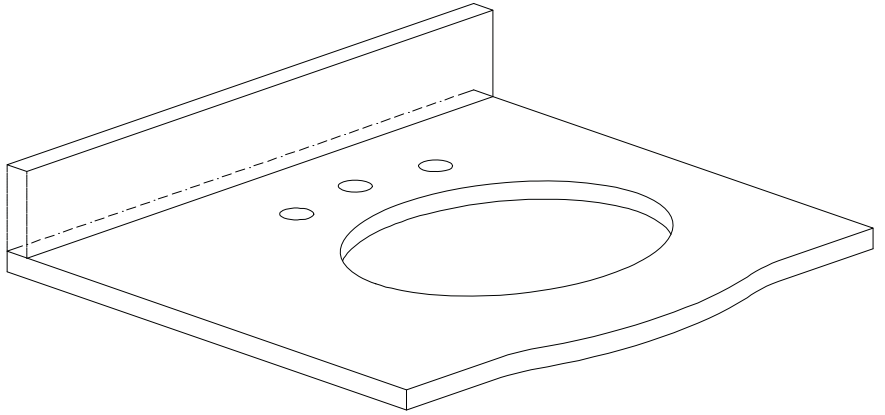

Colors / Finishes

- Antique Cherry
- Antique White

Nominal Dimension

- 24W x 21.5D x 34H inches

Components

Mirror	PROVENCE-M24	
Vanity Top	PROVENCE-SUT25BN	PROVENCE-SUT25N
Sink	CUM18WT	CUM18LN

Product Diagrams

Front

Back

Side

Top

Avanity

PROVENCE-SUT25BN

Features

- Single 16" oval undermount sink cutout
- 8" widespread faucet holes
- 4" backsplash included
- Sink clips included

Colors / Finishes

- Natural imperial brown granite

Nominal Dimension

- 25W x 20.5D x 0.75H inches
- 635 x 521 x 18 mm

Components

Drain	CUM16WT
Vanity	PROVENCE-V24-AC

Product Diagrams

For customer support please call 866 522 5578 weekdays 9:00 to 6:00 PST

CUM18LN / CUM18WT

Features

- Vitreous China
- Undermount application
- 1.8 in. drain opening
- Overflow outlet

Colors / Finishes

- LN - Linen
- WT - White

Nominal Dimension

- 18.1W x 15D x 7.9H inches
- 458 x 380 x 200 mm