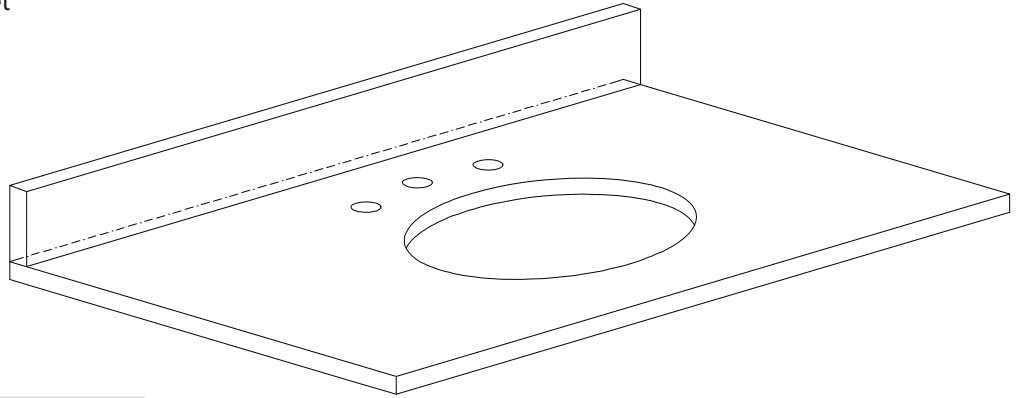

Nominal Dimension

- 37.6W x 22.3D x 1H inches
- 956x 567 x 25 mm

Components

Sink	CUM18WT	CUM18LN
Vanity	WINDSOR-V36-WT	WINDSOR-V36-WA

Product Diagrams

Top

Side

Features

- Natural galala beige marble
- Top cutout for single undermount sink
- Top pre-drilled for 8" widespread faucet
- 4" backsplash included

Colors / Finishes

Cream Marble

Nominal Dimension

- 37.6W x 22.3D x 1H inches
- 956x 567 x 25 mm