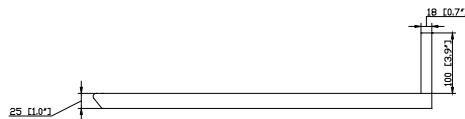

Colors / Finishes

Black

Nominal Dimension

- 37.6W x 22.3D x 1H inches
- 956x 567 x 25 mm

Components

Sink	CUM18WT	CUM18LN
Vanity	WINDSOR-V36-WT	WINDSOR-V36-WA

Product Diagrams

Top

Nominal Dimension

- 37.6W x 22.3D x 1H inches
- 956x 567 x 25 mm

Components

Sink	CUM18WT	CUM18LN
Vanity	WINDSOR-V36-WT	WINDSOR-V36-WA

Product Diagrams

Top

Side

Features

- Natural galala beige marble
- Top cutout for single undermount sink
- Top pre-drilled for 8" widespread faucet
- 4" backsplash included

Colors / Finishes

Cream Marble

Nominal Dimension

- 37.6W x 22.3D x 1H inches
- 956x 567 x 25 mm