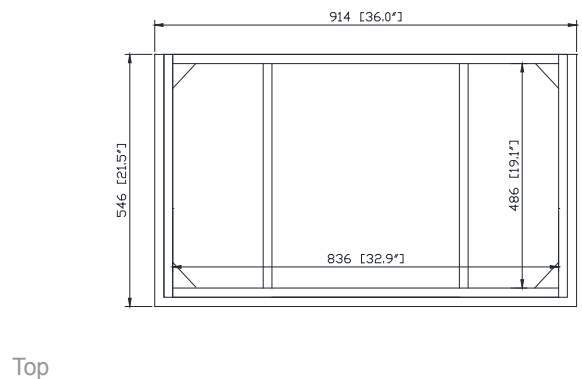

Product Diagrams