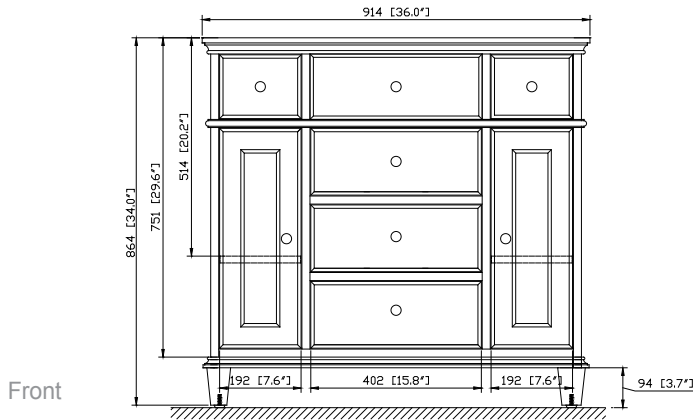

- Walnut

Nominal Dimension

- 36W x 21.5D x 34H (inches)

Components

Mirror	WINDSOR -M30-WA	WINDSOR -M34-WA
Vanity Top	WINDSOR-SUT37GB	
Sink	CUM18WT	CUM18LN

Product Diagrams

Avanity

WINDSOR -V36-WT

Features

- Solid poplar frame and MDF
- 2 soft-close doors
- 5 soft-close drawers
- Adjustable height levelers
- Under counter application

Colors / Finishes

- White

Nominal Dimension

- 36W x 21.5D x 34H (inches)

Colors / Finishes

Black

Nominal Dimension

- 37.6W x 22.3D x 1H inches
- 956x 567 x 25 mm

Components

Sink	CUM18WT	CUM18LN
Vanity	WINDSOR-V36-WT	WINDSOR-V36-WA

Product Diagrams

Top

Nominal Dimension

- 37.6W x 22.3D x 1H inches
- 956x 567 x 25 mm

Components

Sink	CUM18WT	CUM18LN
Vanity	WINDSOR-V36-WT	WINDSOR-V36-WA

Product Diagrams

Top

Side

Features