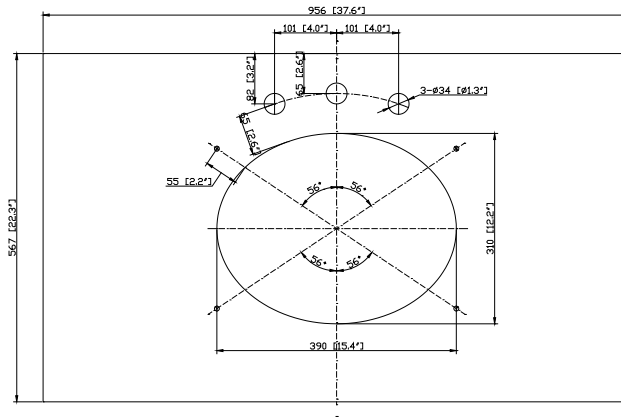

- Walnut

Nominal Dimension

- 36W x 21.5D x 34H (inches)

Components

Mirror	WINDSOR -M30-WA	WINDSOR -M34-WA
Vanity Top	WINDSOR-SUT37GB	
Sink	CUM18WT	CUM18LN

Product Diagrams

Avanity

WINDSOR -V36-WT

Colors / Finishes

Black

Nominal Dimension

- 37.6W x 22.3D x 1H inches
- 956x 567 x 25 mm

Components

Sink	CUM18WT	CUM18LN
Vanity	WINDSOR-V36-WT	WINDSOR-V36-WA

Product Diagrams

Top

Nominal Dimension

- 37.6W x 22.3D x 1H inches
- 956x 567 x 25 mm

Components

Sink	CUM18WT	CUM18LN
Vanity	WINDSOR-V36-WT	WINDSOR-V36-WA

Product Diagrams

Top

Side

Features

- Natural galala beige marble
- Top cutout for single undermount sink
- Top pre-drilled for 8" widespread faucet
- 4" backsplash included

Colors / Finishes

Cream Marble

Nominal Dimension

- 37.6W x 22.3D x 1H inches
- 956x 567 x 25 mm