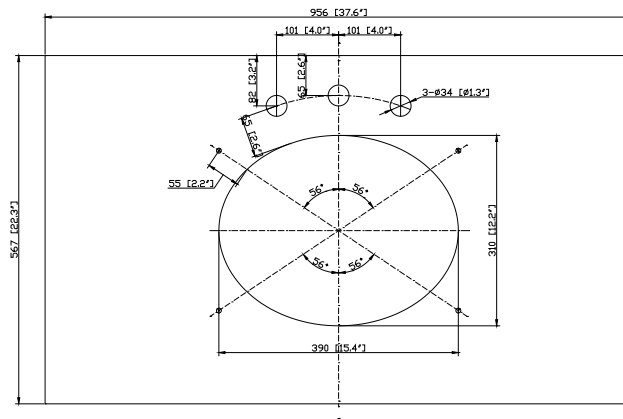

Product Diagrams

Top

Side