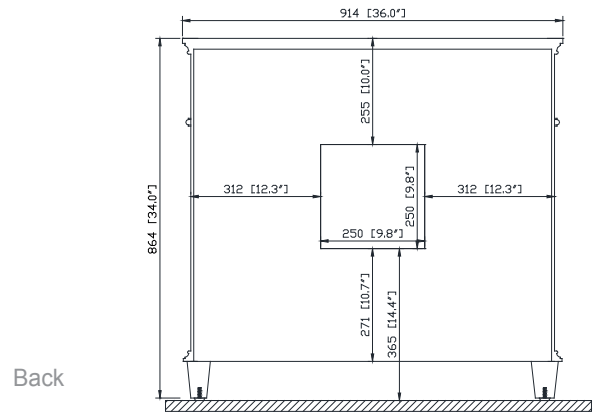

- Walnut

Nominal Dimension

- 36W x 21.5D x 34H (inches)

Components

Mirror	WINDSOR -M30-WA	WINDSOR -M34-WA
Vanity Top	WINDSOR-SUT37GB	
Sink	CUM18WT	CUM18LN

Product Diagrams

Avanity

WINDSOR -V36-WT

Features

- Solid poplar frame and MDF
- 2 soft-close doors
- 5 soft-close drawers
- Adjustable height levelers
- Under counter application

Colors / Finishes

- White

Nominal Dimension

- 36W x 21.5D x 34H (inches)

Colors / Finishes

Black

Nominal Dimension

- 37.6W x 22.3D x 1H inches
- 956x 567 x 25 mm

Components

Sink	CUM18WT	CUM18LN
Vanity	WINDSOR-V36-WT	WINDSOR-V36-WA

Product Diagrams

Top

Nominal Dimension

- 37.6W x 22.3D x 1H inches
- 956x 567 x 25 mm

Components

Sink	CUM18WT	CUM18LN
Vanity	WINDSOR-V36-WT	WINDSOR-V36-WA

Product Diagrams

Top

Side

Features