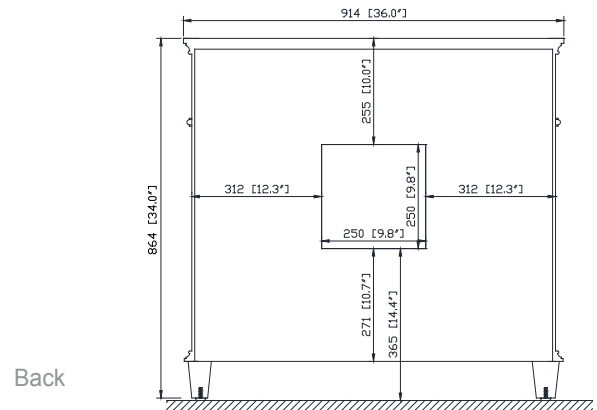

Product Diagrams