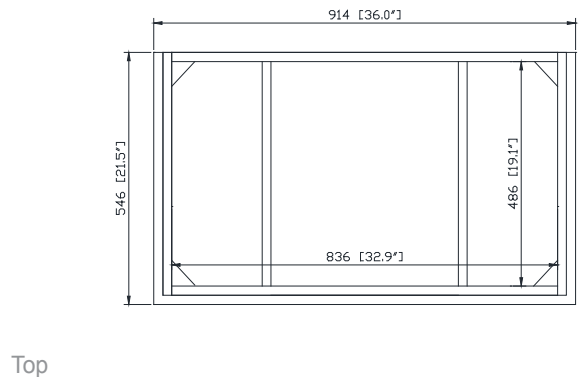

- Walnut

Nominal Dimension

- 36W x 21.5D x 34H (inches)

Components

Mirror	WINDSOR -M30-WA	WINDSOR -M34-WA
Vanity Top	WINDSOR-SUT37GB	
Sink	CUM18WT	CUM18LN

Product Diagrams

Avanity

WINDSOR -V36-WT

Features

- Solid poplar frame and MDF
- 2 soft-close doors
- 5 soft-close drawers
- Adjustable height levelers
- Under counter application

Colors / Finishes

- White

Nominal Dimension

- 36W x 21.5D x 34H (inches)

Colors / Finishes

Black

Nominal Dimension

- 37.6W x 22.3D x 1H inches
- 956x 567 x 25 mm

Components

Sink	CUM18WT	CUM18LN
Vanity	WINDSOR-V36-WT	WINDSOR-V36-WA

Product Diagrams

Top

Nominal Dimension

- 37.6W x 22.3D x 1H inches
- 956x 567 x 25 mm

Components

Sink	CUM18WT	CUM18LN
Vanity	WINDSOR-V36-WT	WINDSOR-V36-WA

Product Diagrams

Top

Side

Features