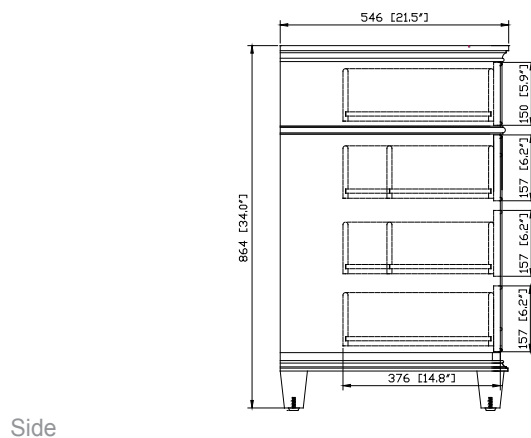

Product Diagrams