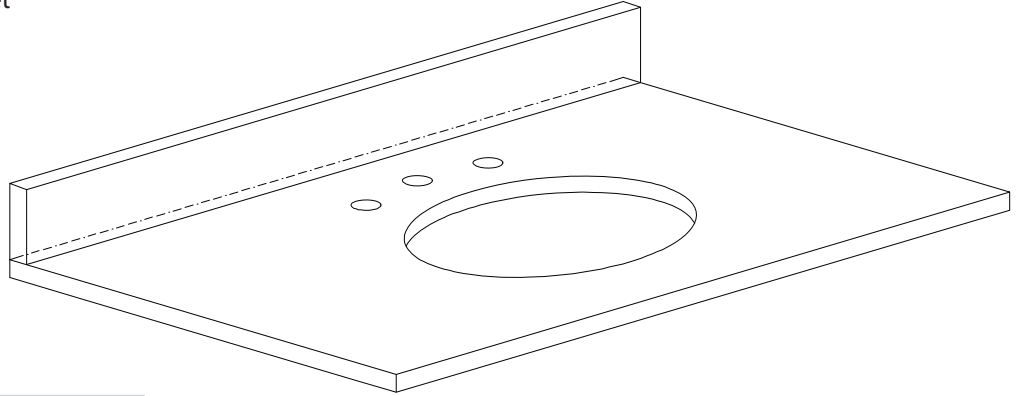

- Walnut

Nominal Dimension

- 36W x 21.5D x 34H (inches)

Components

Mirror	WINDSOR -M30-WA	WINDSOR -M34-WA
Vanity Top	WINDSOR-SUT37GB	
Sink	CUM18WT	CUM18LN

Product Diagrams

Avanity

WINDSOR -V36-WT

Features

- Solid poplar frame and MDF
- 2 soft-close doors
- 5 soft-close drawers
- Adjustable height levelers
- Under counter application

Colors / Finishes

- White

Nominal Dimension

- 36W x 21.5D x 34H (inches)

Components

Mirror	WINDSOR -M30-WT	WINDSOR -M34-WT
Vanity Top	WINDSOR-SUT37GB	
Sink	CUM18WT	CUM18LN

Product Diagrams

Features

- Natural black granite
- Top cutout for single undermount sink
- Top pre-drilled for 8" widespread faucet
- 4" backsplash included

Colors / Finishes

Black

Nominal Dimension

- 37.6W x 22.3D x 1H inches
- 956x 567 x 25 mm

Components

Sink	CUM18WT	CUM18LN
Vanity	WINDSOR-V36-WT	WINDSOR-V36-WA

Product Diagrams

Top