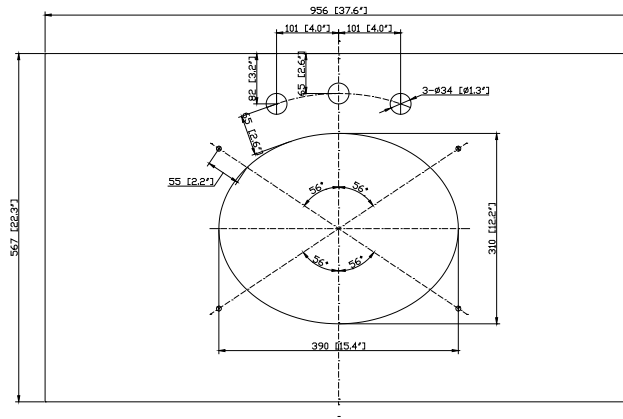

- Walnut

Nominal Dimension

- 36W x 21.5D x 34H (inches)

Components

Mirror	WINDSOR -M30-WA	WINDSOR -M34-WA
Vanity Top	WINDSOR-SUT37GB	
Sink	CUM18WT	CUM18LN

Product Diagrams

Avanity

WINDSOR -V36-WT

Colors / Finishes

Black

Nominal Dimension

- 37.6W x 22.3D x 1H inches
- 956x 567 x 25 mm

Components

Sink	CUM18WT	CUM18LN
Vanity	WINDSOR-V36-WT	WINDSOR-V36-WA

Product Diagrams

Top

Nominal Dimension

- 37.6W x 22.3D x 1H inches
- 956x 567 x 25 mm

Components

Sink	CUM18WT	CUM18LN
Vanity	WINDSOR-V36-WT	WINDSOR-V36-WA

Product Diagrams

Top

Side

Features

- Natural galala beige marble
- Top cutout for single undermount sink
- Top pre-drilled for 8" widespread faucet
- 4" backsplash included

Colors / Finishes

Cream Marble

Nominal Dimension

- 37.6W x 22.3D x 1H inches
- 956x 567 x 25 mm