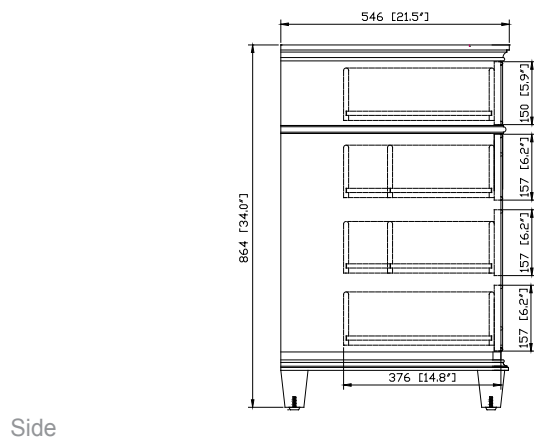

- Walnut

Nominal Dimension

- 36W x 21.5D x 34H (inches)

Components

Mirror	WINDSOR -M30-WA	WINDSOR -M34-WA
Vanity Top	WINDSOR-SUT37GB	
Sink	CUM18WT	CUM18LN

Product Diagrams

Avanity

WINDSOR -V36-WT

Features

- Solid poplar frame and MDF
- 2 soft-close doors
- 5 soft-close drawers
- Adjustable height levelers
- Under counter application

Colors / Finishes

- White

Nominal Dimension

- 36W x 21.5D x 34H (inches)

Colors / Finishes

Black

Nominal Dimension

- 37.6W x 22.3D x 1H inches
- 956x 567 x 25 mm

Components

Sink	CUM18WT	CUM18LN
Vanity	WINDSOR-V36-WT	WINDSOR-V36-WA

Product Diagrams

Top

Nominal Dimension

- 37.6W x 22.3D x 1H inches
- 956x 567 x 25 mm

Components

Sink	CUM18WT	CUM18LN
Vanity	WINDSOR-V36-WT	WINDSOR-V36-WA

Product Diagrams

Top

Side

Features