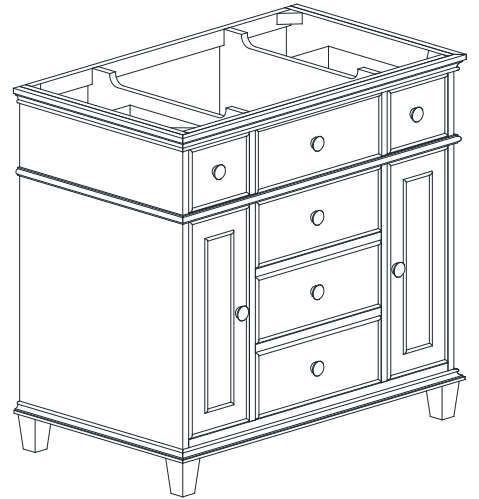

Product Diagrams

Front

Side

Avanity

WINDSOR -V36-WA

Features

- Solid poplar frame and birch veneer MDF
- 2 soft-close doors
- 5 soft-close drawers
- Adjustable height levelers
- Under counter application

Colors / Finishes

- Walnut

Nominal Dimension

- 36W x 21.5D x 34H (inches)

Components

Mirror	WINDSOR -M30-WA	WINDSOR -M34-WA
Vanity Top	WINDSOR-SUT37GB	
Sink	CUM18WT	CUM18LN

Product Diagrams

Avanity

WINDSOR -V36-WT

Features

- Solid poplar frame and MDF
- 2 soft-close doors
- 5 soft-close drawers
- Adjustable height levelers
- Under counter application

Colors / Finishes

- White

Nominal Dimension

- 36W x 21.5D x 34H (inches)

Components

Mirror	WINDSOR -M30-WT	WINDSOR -M34-WT
Vanity Top	WINDSOR-SUT37GB	
Sink	CUM18WT	CUM18LN

Product Diagrams

Features

- Natural black granite
- Top cutout for single undermount sink
- Top pre-drilled for 8" widespread faucet
- 4" backsplash included