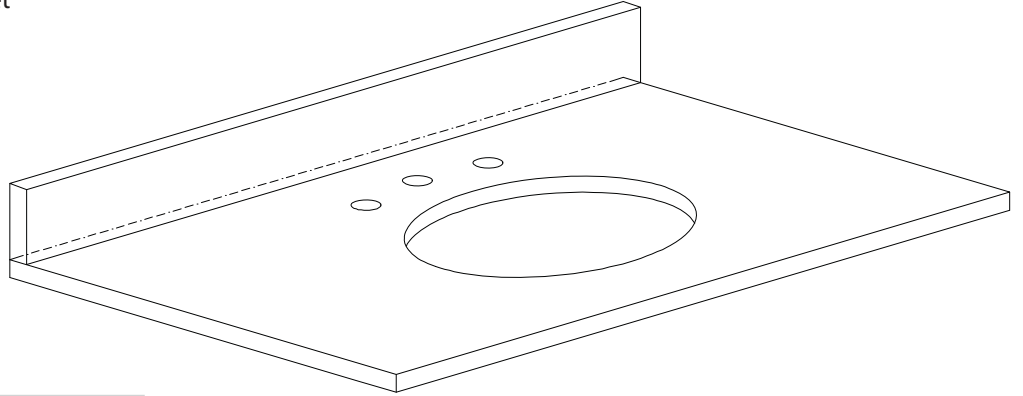

Colors / Finishes

Black

Nominal Dimension

- 37.6W x 22.3D x 1H inches
- 956x 567 x 25 mm

Components

Sink	CUM18WT	CUM18LN
Vanity	WINDSOR-V36-WT	WINDSOR-V36-WA

Product Diagrams

Top

Side

Avanity

WINDSOR-SUT37CW

Features

- Natural Carrera White marble
- Top cutout for single undermount sink
- Top pre-drilled for 8" widespread faucet
- 4" backsplash included

Colors / Finishes

Carrera White

Nominal Dimension

- 37.6W x 22.3D x 1H inches
- 956x 567 x 25 mm

Components

Sink	CUM18WT	CUM18LN
Vanity	WINDSOR-V36-WT	WINDSOR-V36-WA

Product Diagrams

Top

Side

Features

- Natural galala beige marble
- Top cutout for single undermount sink
- Top pre-drilled for 8" widespread faucet
- 4" backsplash included

Colors / Finishes

Cream Marble

Nominal Dimension

- 37.6W x 22.3D x 1H inches
- 956x 567 x 25 mm