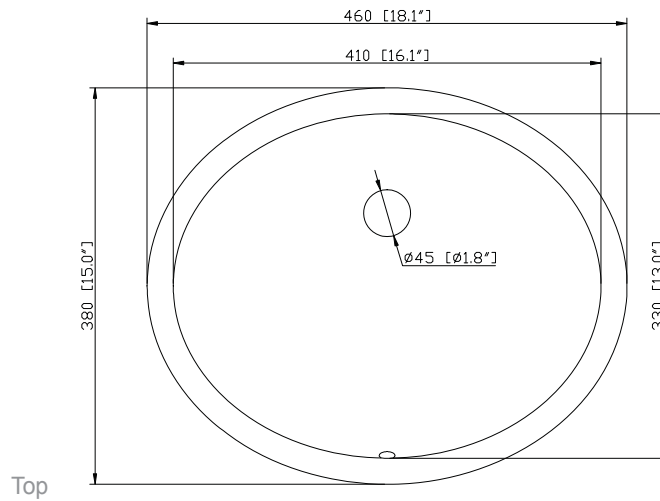

Product Diagrams

Front