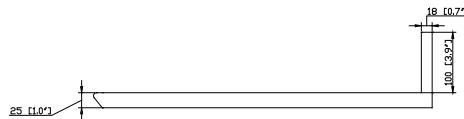

Features

- Natural black granite
- Top cutout for single undermount sink
- Top pre-drilled for 8" widespread faucet
- 4" backsplash included

Colors / Finishes

Black

Nominal Dimension

- 37.6W x 22.3D x 1H inches
- 956x 567 x 25 mm

Components

Sink	CUM18WT	CUM18LN
Vanity	WINDSOR-V36-WT	WINDSOR-V36-WA

Product Diagrams

Top

Side