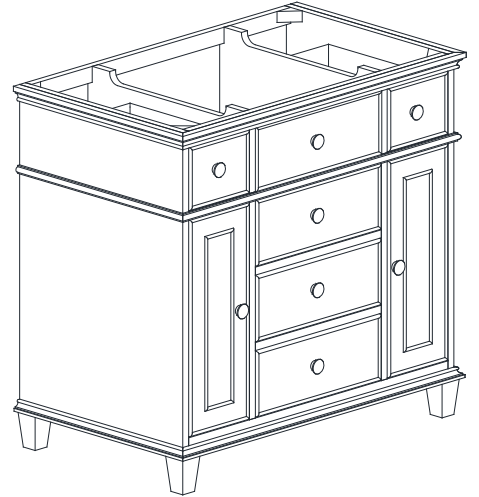

Product Diagrams

Front

Side

Avanity

WINDSOR -V36-WA

Features

- Solid poplar frame and birch veneer MDF
- 2 soft-close doors
- 5 soft-close drawers
- Adjustable height levelers
- Under counter application

Colors / Finishes

- Walnut

Nominal Dimension

- 36W x 21.5D x 34H (inches)

Components

Mirror	WINDSOR -M30-WA	WINDSOR -M34-WA
Vanity Top	WINDSOR-SUT37GB	
Sink	CUM18WT	CUM18LN

Product Diagrams

Avanity

WINDSOR -V36-WT

Features

- Solid poplar frame and MDF
- 2 soft-close doors
- 5 soft-close drawers
- Adjustable height levelers
- Under counter application

Colors / Finishes

- White

Nominal Dimension

- 36W x 21.5D x 34H (inches)

Nominal Dimension

- 37.6W x 22.3D x 1H inches
- 956x 567 x 25 mm

Components

Sink	CUM18WT	CUM18LN
Vanity	WINDSOR-V36-WT	WINDSOR-V36-WA

Product Diagrams

Top

Side

Features