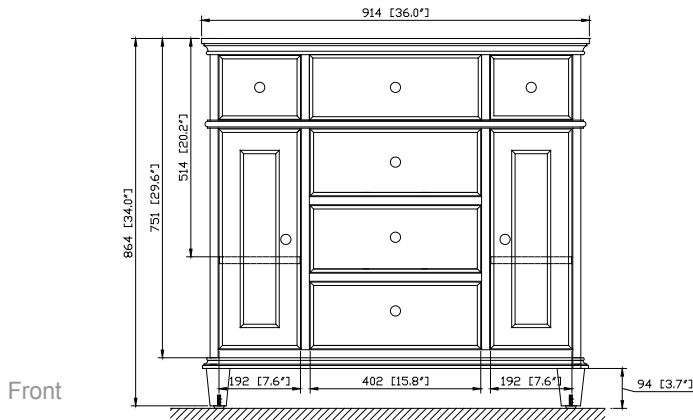

Product Diagrams