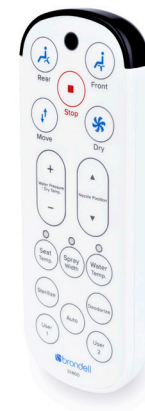

...SWASH®

1400 Luxury Bidet Seat

HYGIENE

- Dual, positionable, stainless-steel nozzles
- Rear and front wash options
- On-demand nozzle sterilization with nanotechnology
- Self-cleaning nozzles
- Adjustable water temperature and pressure
- Nozzle oscillation

COMFORT

- Aerated wash spray with three spray widths
- Ceramic-core water heating system for endless warm water
- Ergonomic heated seat with adjustable temperature
- Gentle-closing seat and lid
- Warm air dryer with adjustable temperature
- Replaceable activated carbon deodorizer

CONVENIENCE

- Programmable user settings
- One-touch auto mode
- Wireless remote control and magnetic dock
- Illuminating nightlight
- Safety seat sensor
- Slim, modern seat design with a hidden pocket to conceal water and power connections
- Quick-release button for easy seat removal and cleaning
- Automatic eco mode for energy savings

Comes with all parts for a standard installation, including 7/8" metal T-valve and chrome 90° elbow bidet hose

Three (3) year limited warranty

AVAILABLE COLORS

- White
- Biscuit

SPECIFICATIONS

| | |
|---------------------------------|--|
| Elongated Models | S1400-EW (white), S1400-EB (biscuit) |
| Round Models | S1400-RW (white), S1400-RB (biscuit) |
| Voltage / Frequency | 120V / 60Hz |
| Max Power Consumption | 1200W |
| Power Cord Length | 3.5 feet |
| Safety Devices | Bimetal, temperature sensor, temperature fuse |
| Remote Battery Type | “Coin-style” CR2032 batteries (4) |
| Seat / Lid Weight Limit | 330lbs / 270lbs |
| Seat Temperature | Adjustable (four levels) 89°F – 97°F |
| Water Temperature | Adjustable (four levels) 90°F – 100°F |
| Air Dryer Temperature | Adjustable (four levels) |
| Standard Wash / Dry Time | 2 minutes / 2 minutes |
| Nightlight | Blue LED |
| Deodorizer Filter Life | 6 months |
| Dimensions | S1400-E: 15.2” (W) x 20.43” (L) x 5.75” (H) S1400-R: 15.2” (W) x 19.75” (L) x 5.75” (H) |
| Net Weight | S1400-E: 14.3 lbs. S1400-R: 13.2 lbs. |