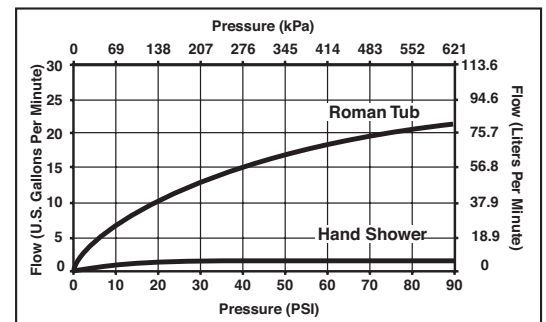

COMPLETE VALVE COMPLIES WITH:

- ASME A112.18.1 / CSA B125.1
- Indicates compliance to - Valve control only.
- ICC/ANSI A117.1