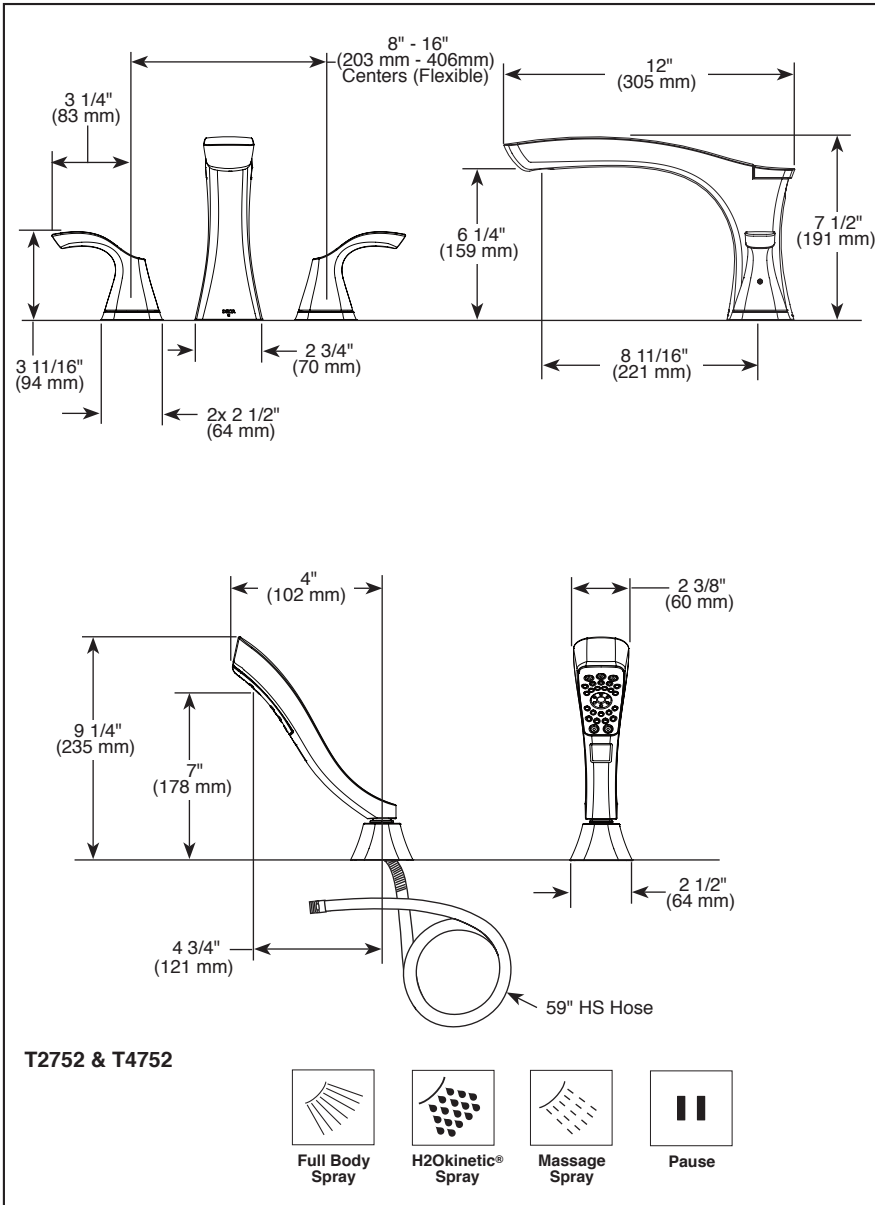

# ROMAN TUB/WHIRLPOOL FAUCET TRIM

- Tesla™ Bath Collection
- Three Hole Installation (T2752 Series)
- Four Hole Installation (T4752 Series)
- Rough-In Kit Must Also be Ordered to Complete Installation (R4707 for four hole and R2707 for three hole)

### STANDARD SPECIFICATIONS:

- Trim Only for two handle Roman Tub faucet for concealed mounting.
- 8 11/16" (221 mm) long, 7 1/2" (191 mm) high slip-on rigid spout.
- Temperature and volume controlled with handles.
- Rough-In kit must also be ordered to complete installation (R4707 for four hole and R2707 for three hole). There are separate specification sheets on each rough-in kit if more details are required.
- Handshower includes certified double check valves for backflow prevention (T4752).
- H<sub>2</sub>Okinetic® 4-setting handshower (T4752).
- Handshower maximum flow rate 2.0 gpm @ 80 PSI.
- Red/blue indicators.