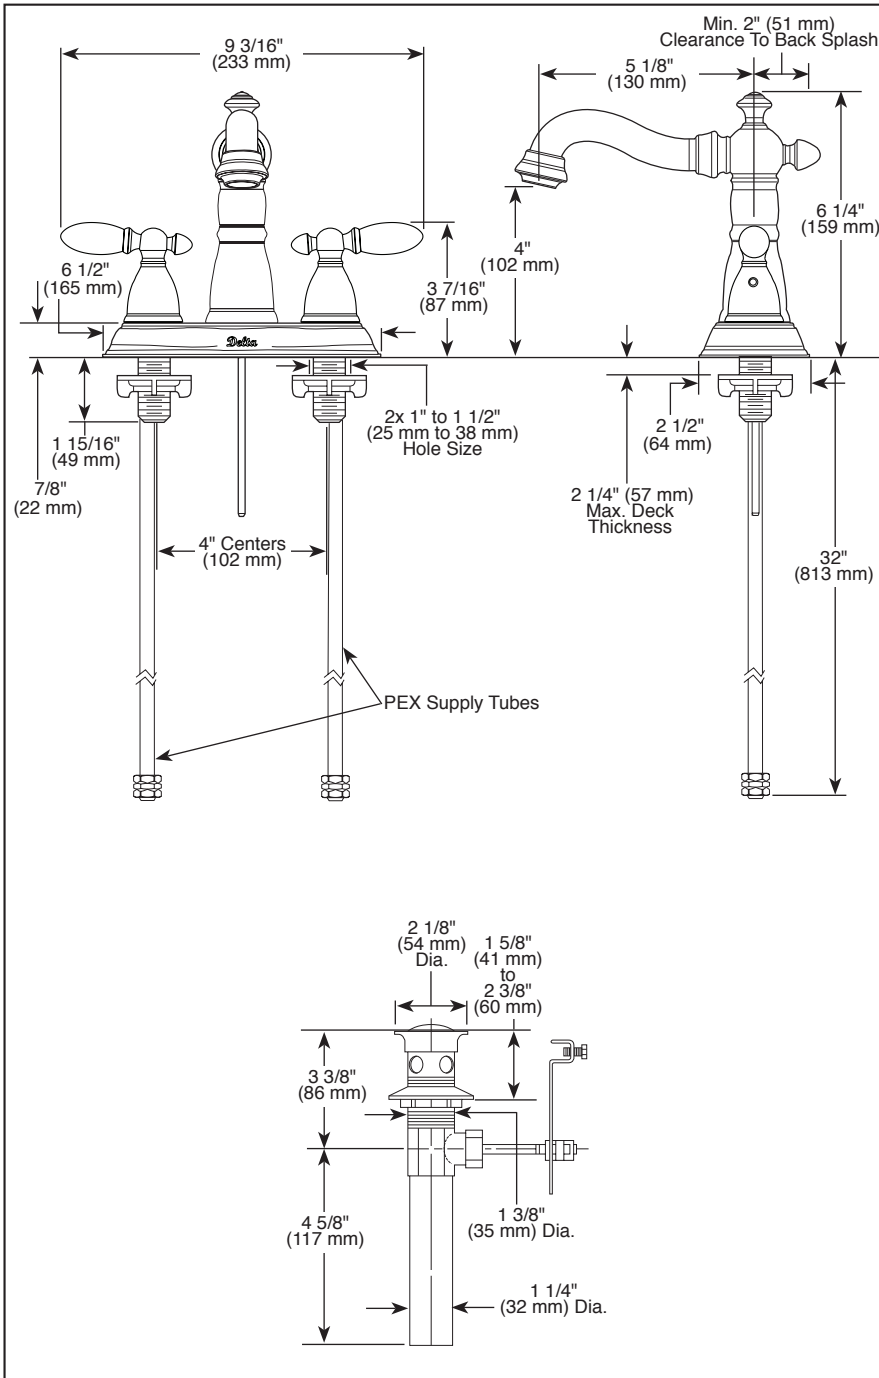

Submitted Model No.: _____
 Specific Features: _____

▲ Designate Proper Finish Suffix

Delta reserves the right (1) to make changes in specifications and materials, and (2) to change or discontinue models, both without notice or obligation. Dimensions are for reference only. See current full-line price book or www.deltafaucet.com for finish options and product availability.

DSP-L-2555-MPU-DST Rev. D

LAVATORY FAUCETS

- Victorian® Bath Collection
- Two Handle Deck Mount

FEATURES:

- DIAMOND Seal® Technology

STANDARD SPECIFICATIONS:

- Max. 1.20 gpm @ 60 psi, 4.54 L/min @ 414 kPa.
- Three hole mount
- 1/4 turn handle stops
- Diamond coated ceramic cartridge
- Hot and cold stems are interchangeable
- 3/8" O.D. straight PEX supply tubes.
- Models have metal drain with pop-up type fitting with plated flange and stopper