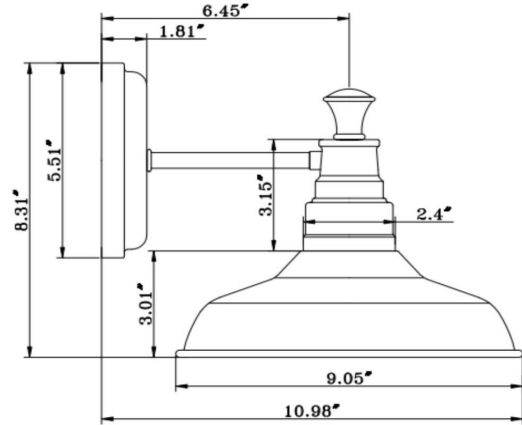

Kimball I-Light Wall Sconce
Coffee Bronze

SPECIFICATIONS

MOUNTING:	Wall Mount	LED BRIGHTNESS (LUMENS):	N/A
SLOPED CEILING ADAPTABLE:	No	LED COLOR CORRELATED TEMPERATURE (CCT):	N/A
LAMP TYPE 1:	1 lamp 60W Incandescent A19	LED COLOR RENDERING INDEX (CRI):	N/A
BULB INCLUDED:	N/A	LED EFFICACY:	N/A
WATTS PER BULB:	60W	LED AVERAGE RATED LIFE:	N/A
TOTAL WATTAGE:	60W	ENERGY EFFICIENT:	No
DIMMABLE:	Yes	LIGHTING AMPS:	N/A
MATERIAL CONSTRUCTION:	Steel	VOLTAGE:	120V
ASSEMBLED DIMENSIONS:	8.31" H x 10.98" L x 9.05" D		
WEIGHT:	1.54 lbs.		
BACKPLATE DIMENSIONS:	5.51" H x 5.51" W		
CANOPY/PLATE DIMENSIONS:	N/A		
GLASS/SHADE DIMENSIONS:	3" H x 9" L x 9" D		
GLASS/SHADE MATERIAL:	Steel		
GLASS/SHADE TYPE:	N/A		
GLASS/SHADE COLOR:	Textured Coffee Bronze		