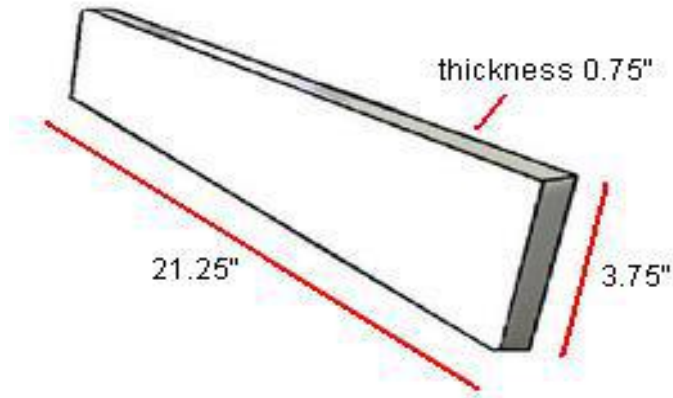

# 22" Wave Side Splash

## Specifications

**Material Content:** Cultured Marble  
**Size:** 22"  
**Color:** White / Grey Granite Matte

## Dimensions