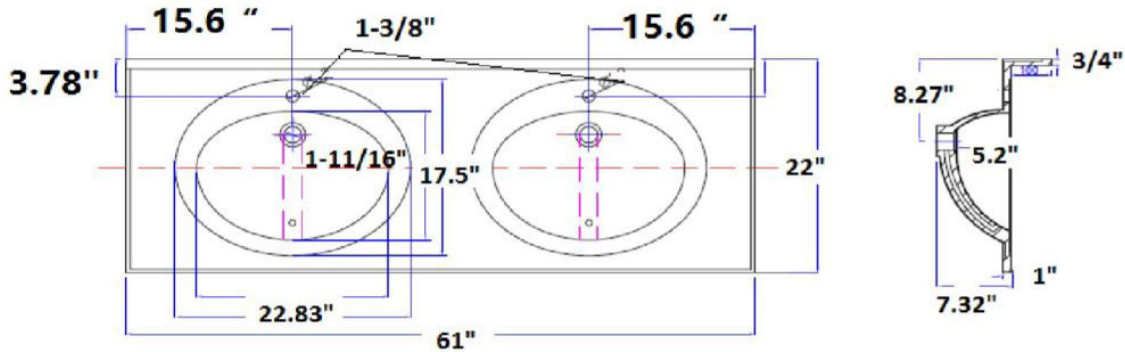

Cultured Marble Single Faucet Hole Double Vanity Top 61"
White on White

SPECIFICATIONS

MATERIAL:	Cultured Marble
TOOLS NEEDED FOR INSTALLATION:	100% silicone
ASSEMBLED DIMENSIONS:	11.09" H x 61" L x 22" D
ASSEMBLED WEIGHT:	39.78 lbs.
FAUCET TYPE:	Lav Single Handle
NUMBER OF MOUNTING HOLES:	1
BOWL MATERIAL:	Cultured Marble
BACK SPLASH INCLUDED:	Yes
COLOR:	White on White
NUMBER OF BOWLS:	2
BOWL DIMENSIONS:	5.63" H x 11.63" W x 16.85" D
BOWL SHAPE:	Oval
SINK THICKNESS:	0.98"
MOUNTING TYPE:	Integrated
OVERFLOW HOLE:	Yes