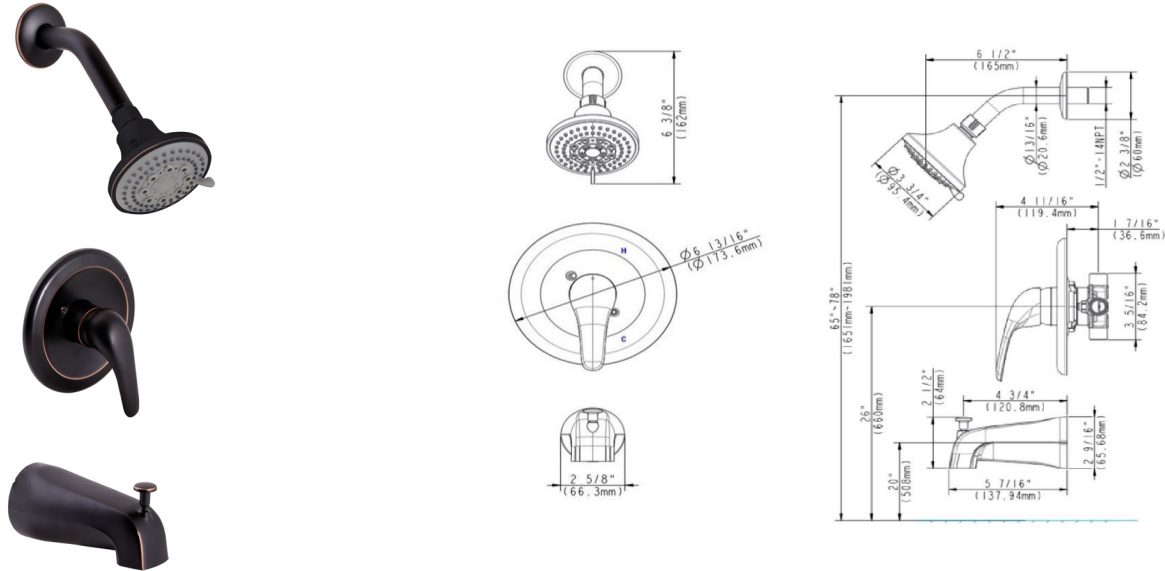

Middleton Single Handle Bath and Shower Trim with Valve Oil Rubbed Bronze

SPECIFICATIONS

MATERIAL:	Zinc	WEIGHT:	4.72 lbs.
HANDLE MATERIAL:	Zinc	PVD FINISH:	No
SPOUT MATERIAL:	Zinc	ESCUTCHEON INCLUDED:	Yes
CARTRIDGE MATERIAL:	N/A	VALVE INCLUDED:	Yes
WATERWAY MATERIAL:	Brass	PRESSURE BALANCED VALVE:	Yes
VALVE MATERIAL:	Brass	TYPE OF SHOWER HEAD:	Wall Mount
DRAIN MATERIAL:	N/A	SHOWER HEAD FUNCTIONS (QTY):	1
FAUCET TYPE:	Bath & Shower Trim	SHOWER HEAD NOZZLE TYPE:	Silicone
SPOUT REACH:	N/A	SHOWER HEAD SHAPE:	Round
FLOW RATE:	1.8 GPM	SHOWER HEAD PUSH BUTTON:	No
LOW FLOW:	Yes	TUB SPOUT TYPE:	Threaded
HANDLES CONFIGURATION:	Single Handle	TUB SPOUT DIVERTER INCLUDED:	No
HANDLE REACH:	N/A		
QUICK ATTACH INCLUDED:	Yes		
DIMENSIONS:	48" H x 7.5" L x 6.75" D		