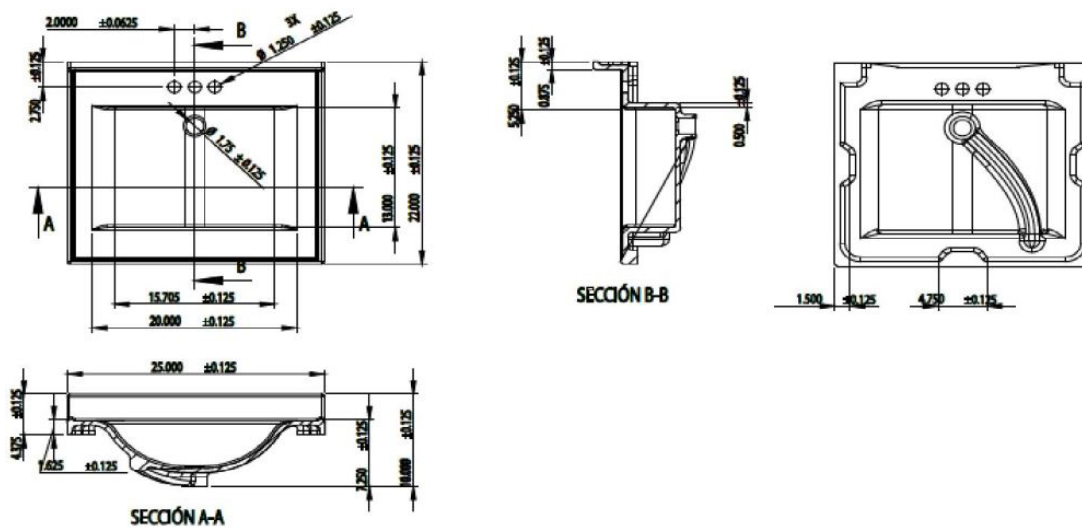

Wave Cultured Marble Vanity Top 25x22

Solid White

SPECIFICATIONS

MATERIAL:	Cultured Marble
TOOLS NEEDED FOR INSTALLATION:	100% silicone
ASSEMBLED DIMENSIONS:	12.5" H x 25" L x 22" D
ASSEMBLED WEIGHT:	26.7 lbs.
FAUCET TYPE:	Lav Centerset
NUMBER OF MOUNTING HOLES:	3
BOWL MATERIAL:	Cultured Marble
BACK SPLASH INCLUDED:	Yes
COLOR:	Solid White
NUMBER OF BOWLS:	1
BOWL DIMENSIONS:	7" H x 20" W x 13" D
BOWL SHAPE:	Rectangle
SINK THICKNESS:	0.95"
MOUNTING TYPE:	Integrated
OVERFLOW HOLE:	Yes