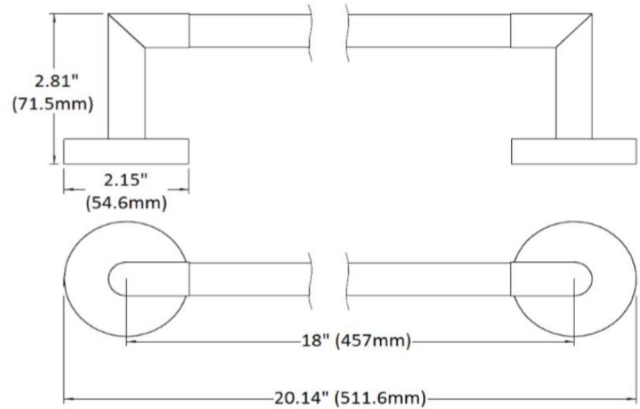

Graz Towel Bar | 8"
Polished Chrome

SPECIFICATIONS

MATERIAL CONSTRUCTION:	Zinc
PVD FINISH:	No
ASSEMBLY REQUIRED:	Yes
TOOLS NEEDED FOR INSTALLATION:	Screwdriver
ASSEMBLED DIMENSIONS:	2.76" H x 20.08" L x 2.17" D
ASSEMBLED WEIGHT:	1.23 lbs.
MIN. LENGTH:	N/A
MAX LENGTH:	N/A
SCREWS INCLUDED:	Yes
DRYWALL ANCHORS INCLUDED:	Yes
CENTER TO CENTER:	N/A