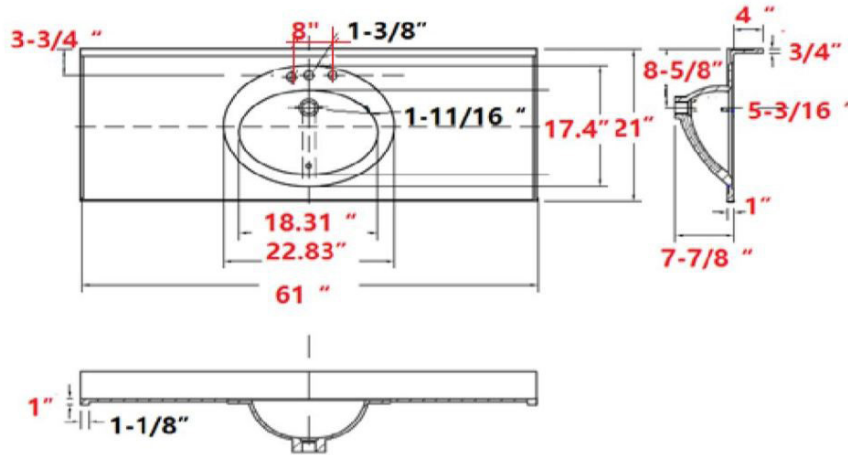

Cultured Marble 8" Widespread Vanity Top 61"
Solid White

SPECIFICATIONS

MATERIAL:	Cultured Marble
TOOLS NEEDED FOR INSTALLATION:	100% silicone
ASSEMBLED DIMENSIONS:	11.09" H x 61" L x 22" D
ASSEMBLED WEIGHT:	83.42 lbs.
FAUCET TYPE:	Lav Widespread
NUMBER OF MOUNTING HOLES:	3
BOWL MATERIAL:	Cultured Marble
BACK SPLASH INCLUDED:	Yes
COLOR:	Solid White
NUMBER OF BOWLS:	1
BOWL DIMENSIONS:	5.63" H x 11.63" W x 16.85" D
BOWL SHAPE:	Oval
SINK THICKNESS:	0.98"
MOUNTING TYPE:	Integrated
OVERFLOW HOLE:	Yes