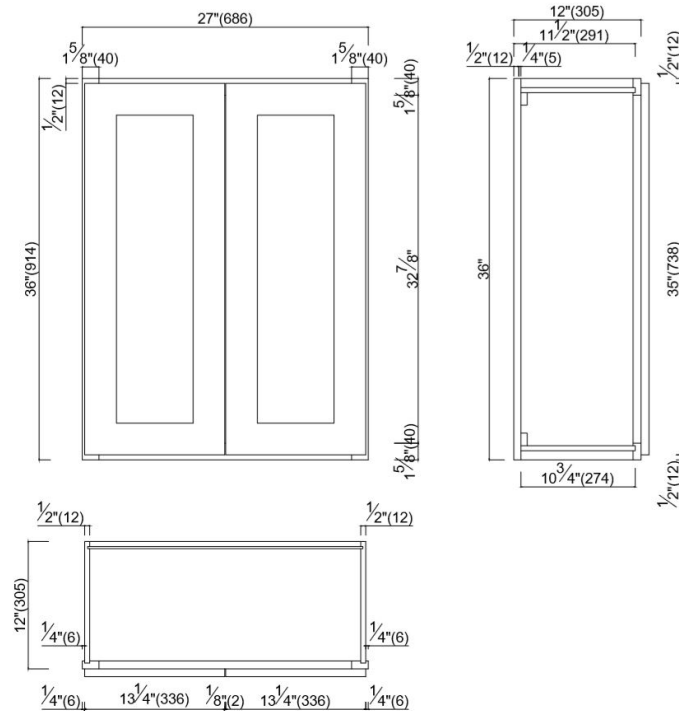

Brookings Fully Assembled Shaker Wall Kitchen Cabinet 27x36x12 White

SPECIFICATIONS

MATERIAL CONSTRUCTION:	Wood	NUMBER OF SHELVES:	2
WOOD SPECIES:	Maple	SHELF STYLE:	Wood
ASSEMBLED DIMENSIONS:	36" H x 27" L x 12" D	ADJUSTIBLE SHELVES:	Yes
ASSEMBLED WEIGHT:	55.27 lbs.	SHELF ADJUSTIBILITY INCREMENTS:	2.5"
KITCHEN CABINET TYPE:	Wall	SHELF DIMENSIONS:	25.75" W x 10.25" D
MOUNTING TYPE:	Wall Mount	SHELF THICKNESS:	0.75"
CONSTRUCTION TYPE:	Face Frame	SHELF MATERIAL:	Plywood; Wood
HINGE STYLE:	Soft Close	FACE FRAME MATERIAL:	HDF
DOOR STYLE:	2 Solid wood frame shaker	SIDES MATERIAL:	Plywood
NUMBER OF DRAWERS:	0	BOTTOM MATERIAL:	Plywood
DRAWER DIMENSIONS 1:	N/A	BACK PANEL MATERIAL:	Plywood
DRAWER DIMENSIONS 2:	N/A	BACK BRACE MATERIAL:	Wood
DRAWER DIMENSIONS 3:	N/A	TOE KICK INSET WIDTH:	N/A
DWR BOX MATERIAL:	N/A		
DWR CONSTRUCTION:	N/A		
DWR GLIDE:			
FAKE DWR QTY:	0		
FAKE DWR LOCATION:	N/A		