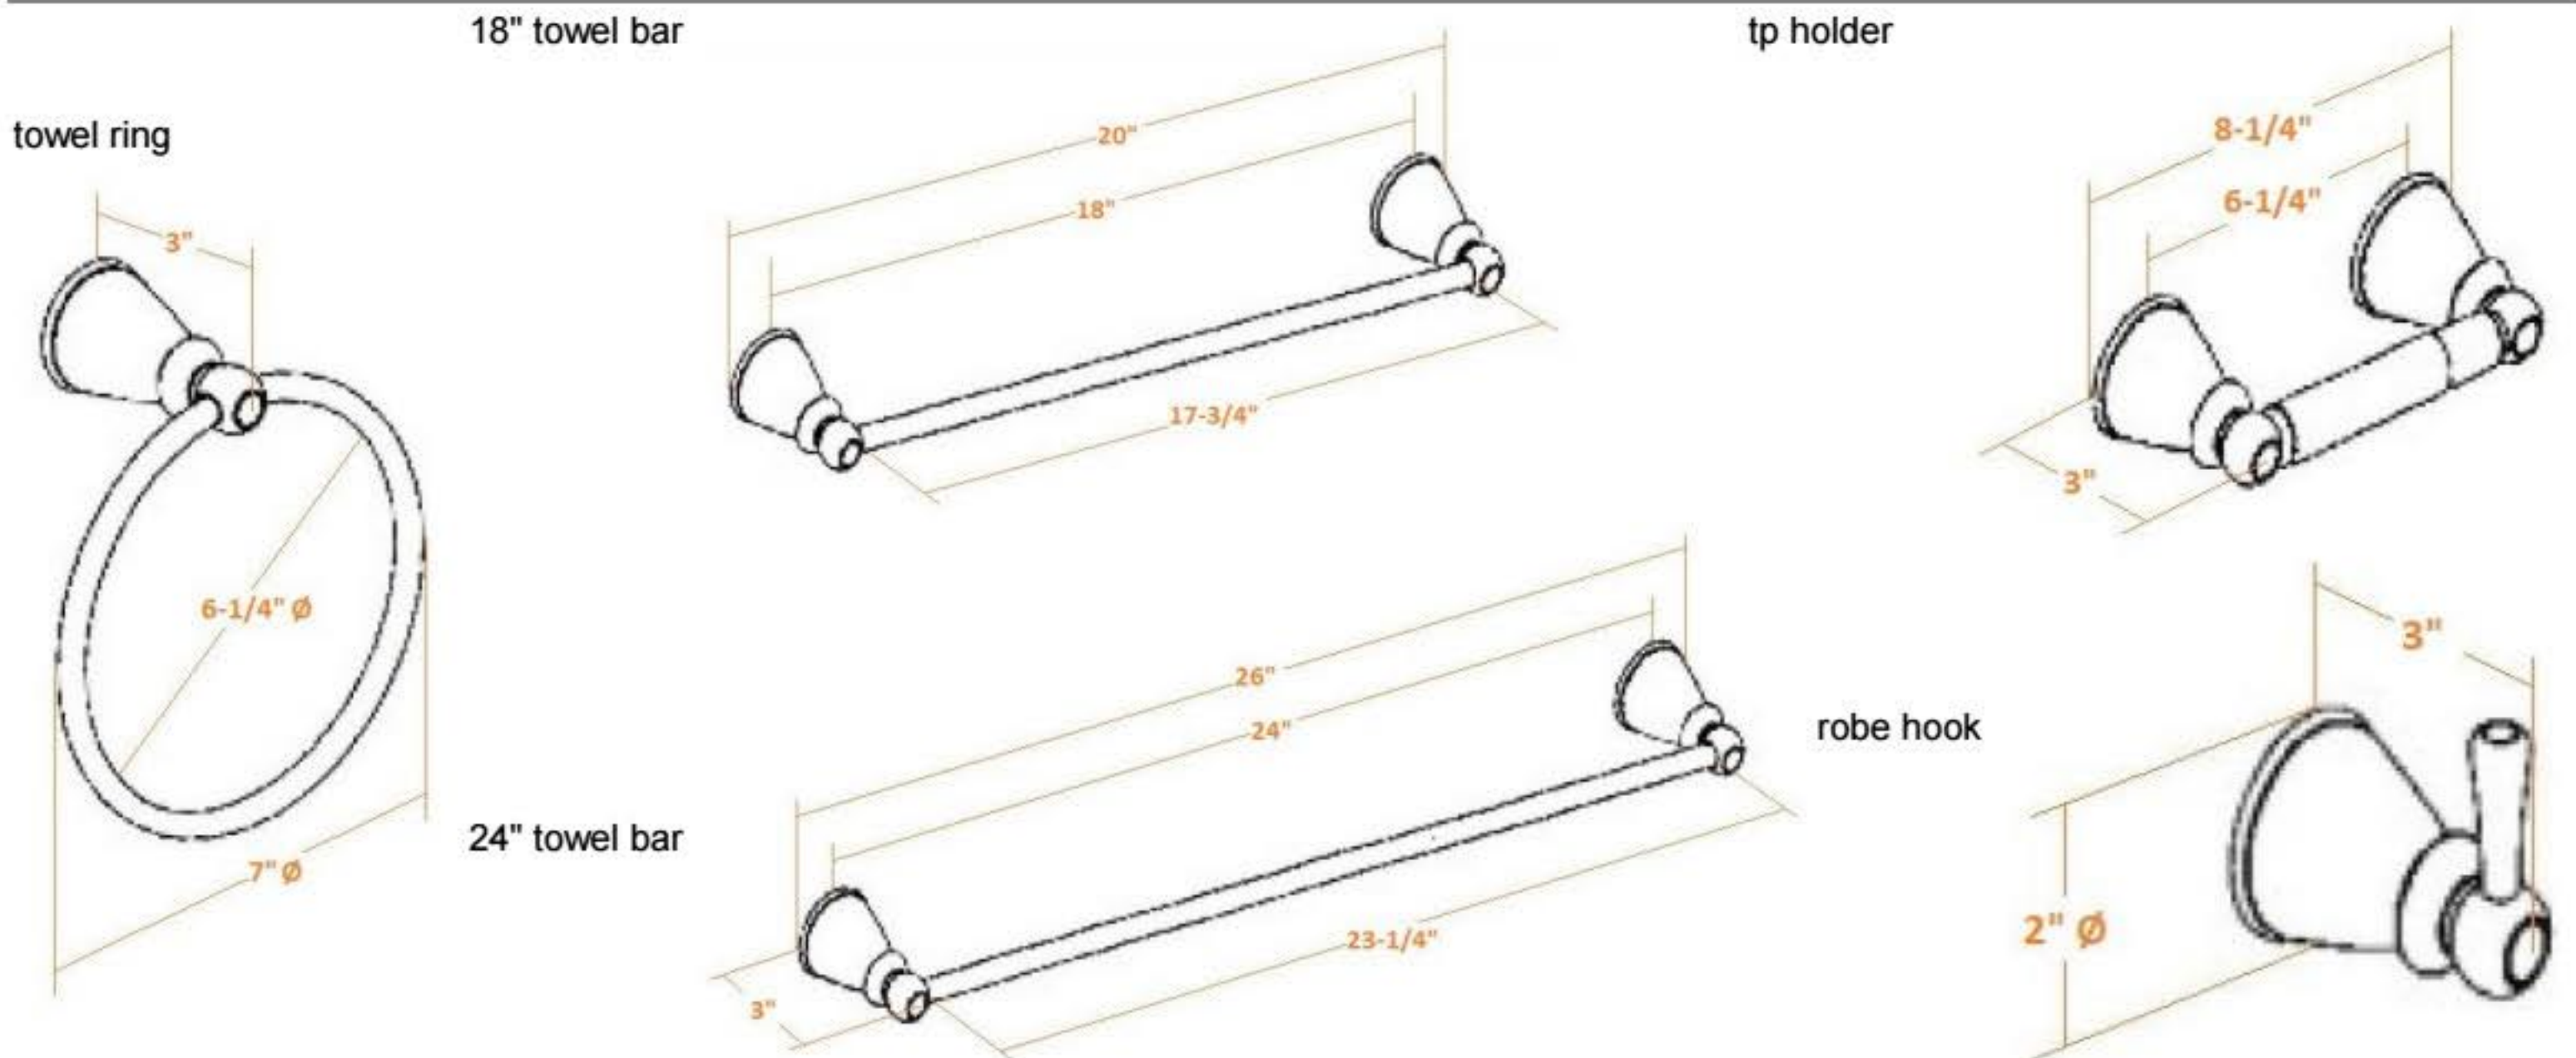

Kassel Bath Accessories Collection

Specifications

Material Content zinc base & aluminum ring
Installation hardware included

Dimensions

Warranty & Compliances

Warranty 1 Year Limited Warranty

Order Codes & Finishes/Colors

	18" towel bar	24" towel bar	robe hook	
Polished Chrome (US26)	558213	558221	558189	TRU MATCH
Satin Nickel (US15)	558262	558270	558239	TRU MATCH
	towel ring		tp holder	
Polished Chrome (US26)	558205		558197	TRU MATCH
Satin Nickel (US15)	558254		558247	TRU MATCH