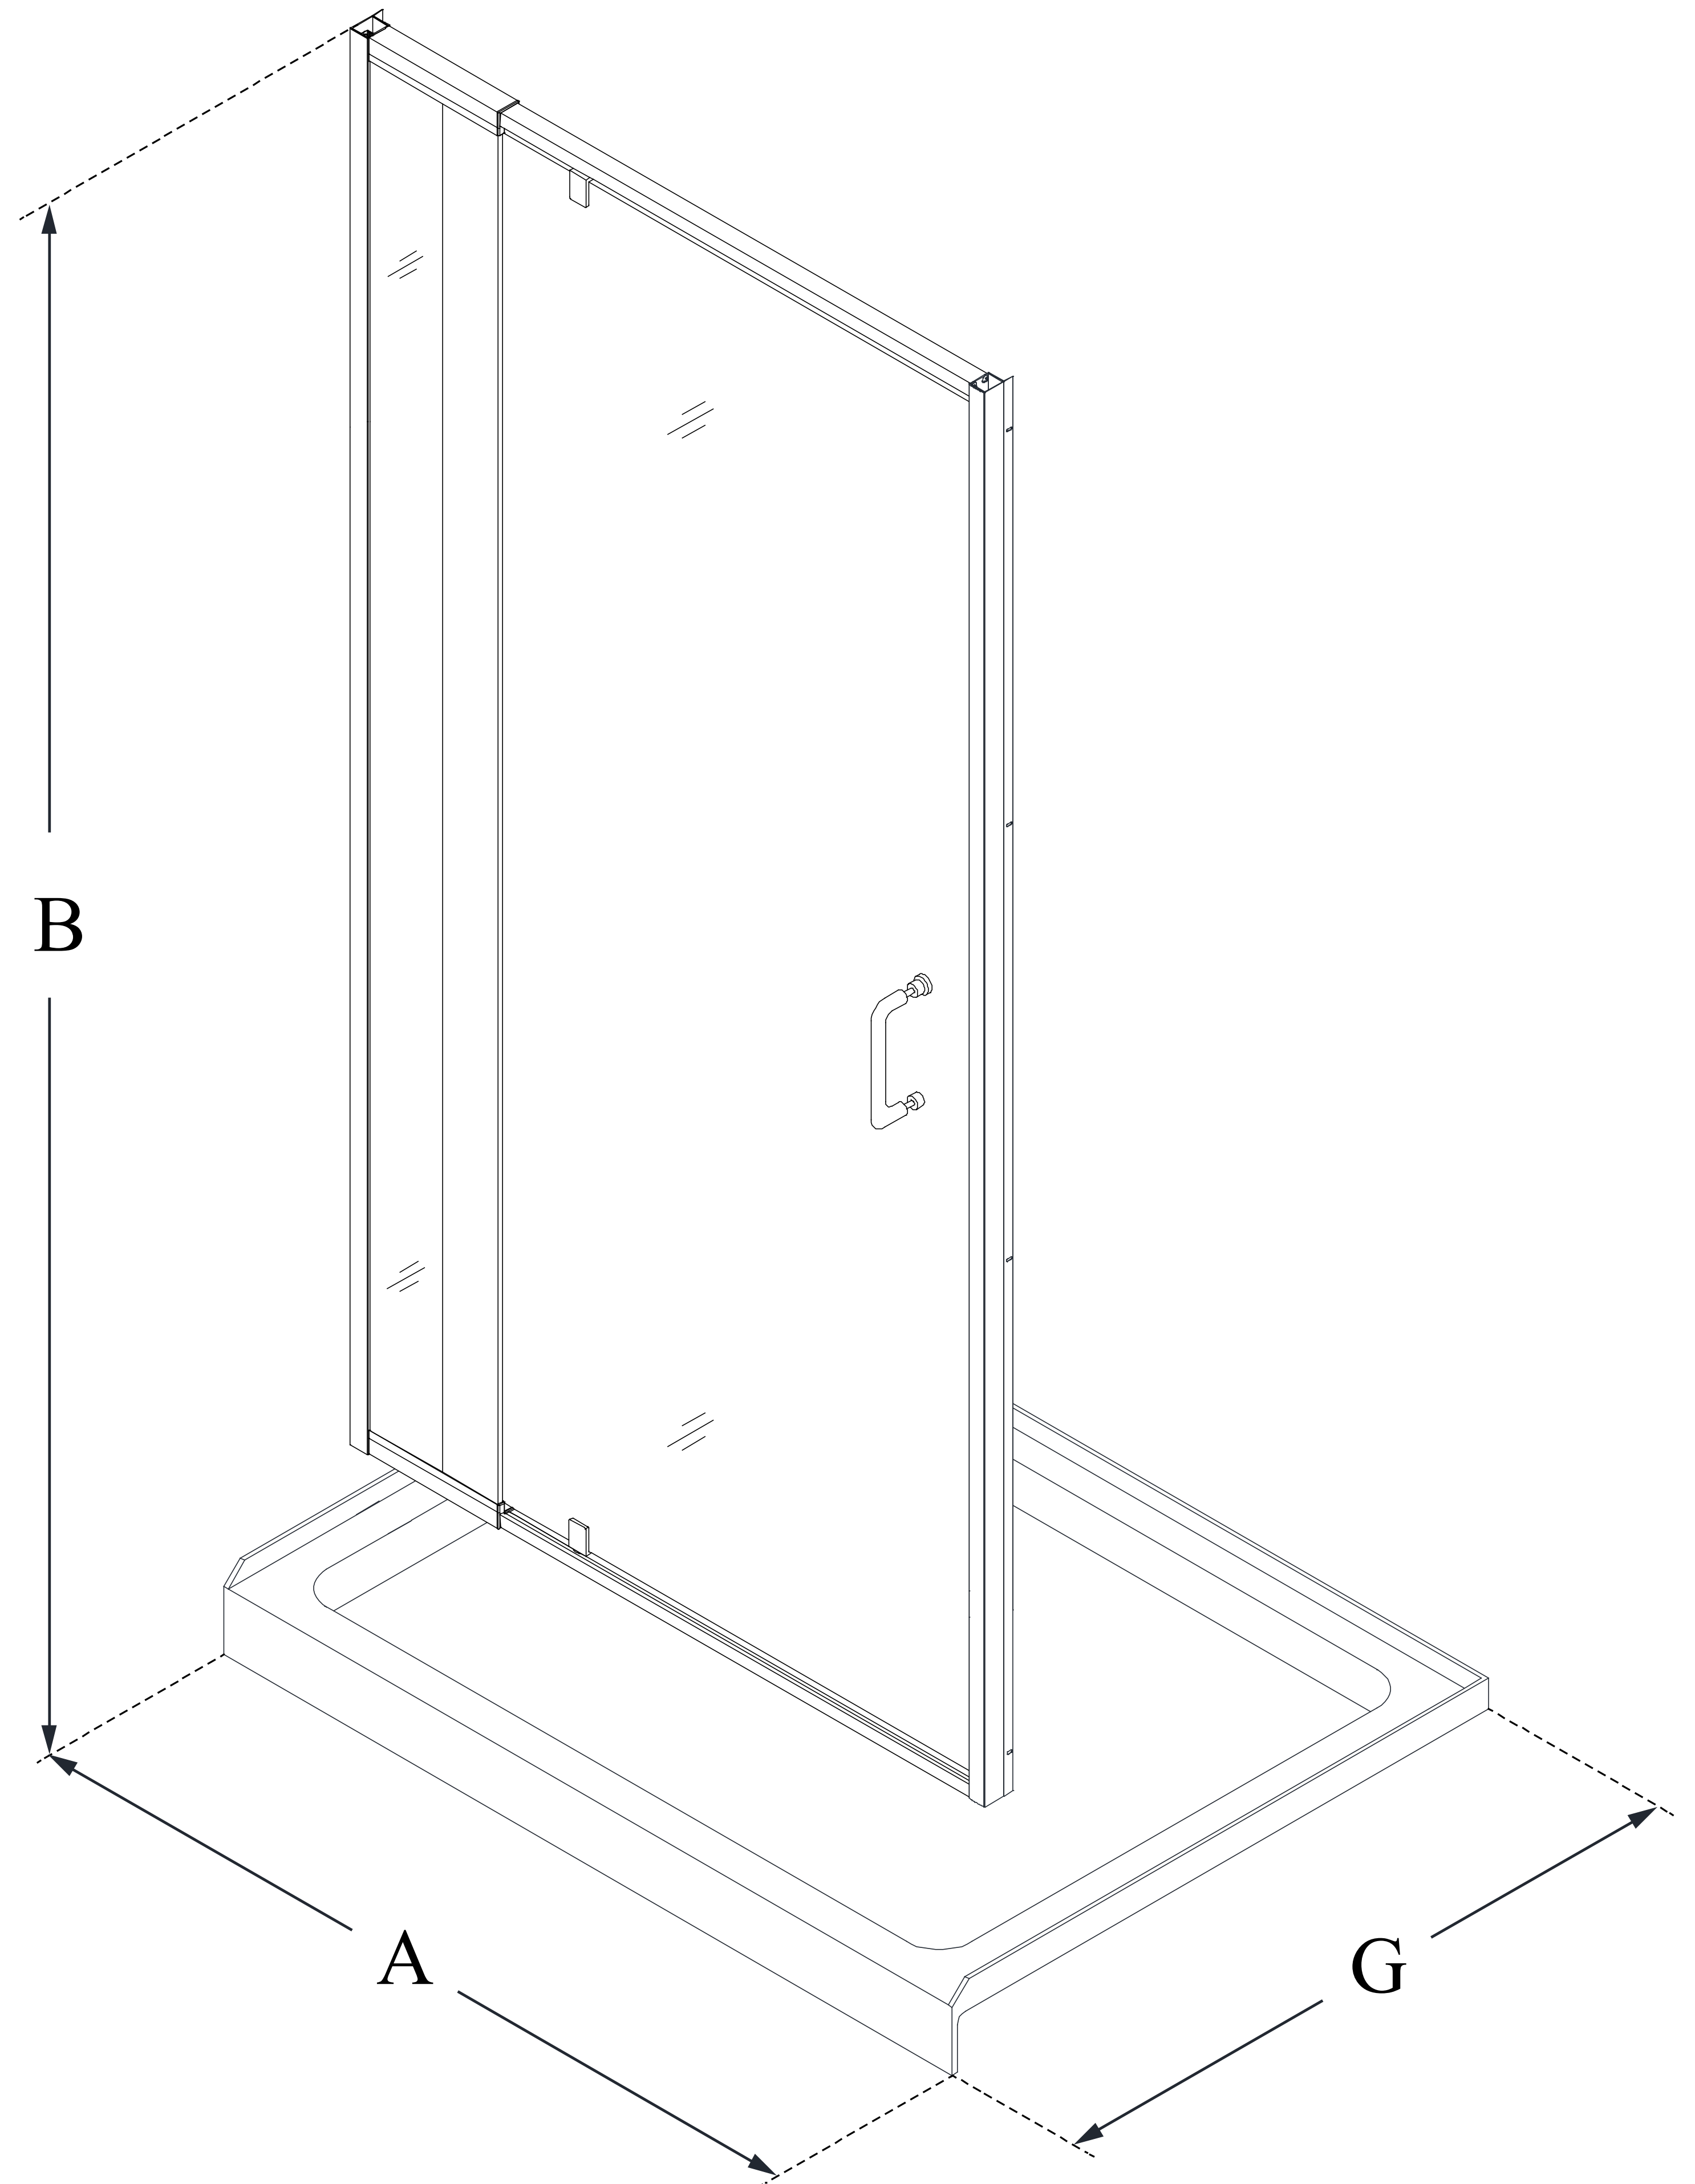

DL-6223

FLEX

DreamLine Flex 32 in. D x 60 in.
W x 74 3/4 in. H Semi-Frameless
Pivot Shower Door and SlimLine
Shower Base Kit

KIT CONTENTS:

- SHOWER DOOR
- SHOWER BASE

CONFIGURATION DIMENSIONS:

A: 60"
KIT WIDTH

B: 74 3/4"
KIT HEIGHT

G: 32"
KIT DEPTH

AVAILABLE DRAIN LOCATIONS:

- CENTER
- LEFT
- RIGHT

For precise drain location, please refer to the
included base technical drawing

DreamLine reserves the right to update or modify the hardware or materials pictured
without prior notice for the purpose of product improvement and customer satisfaction.