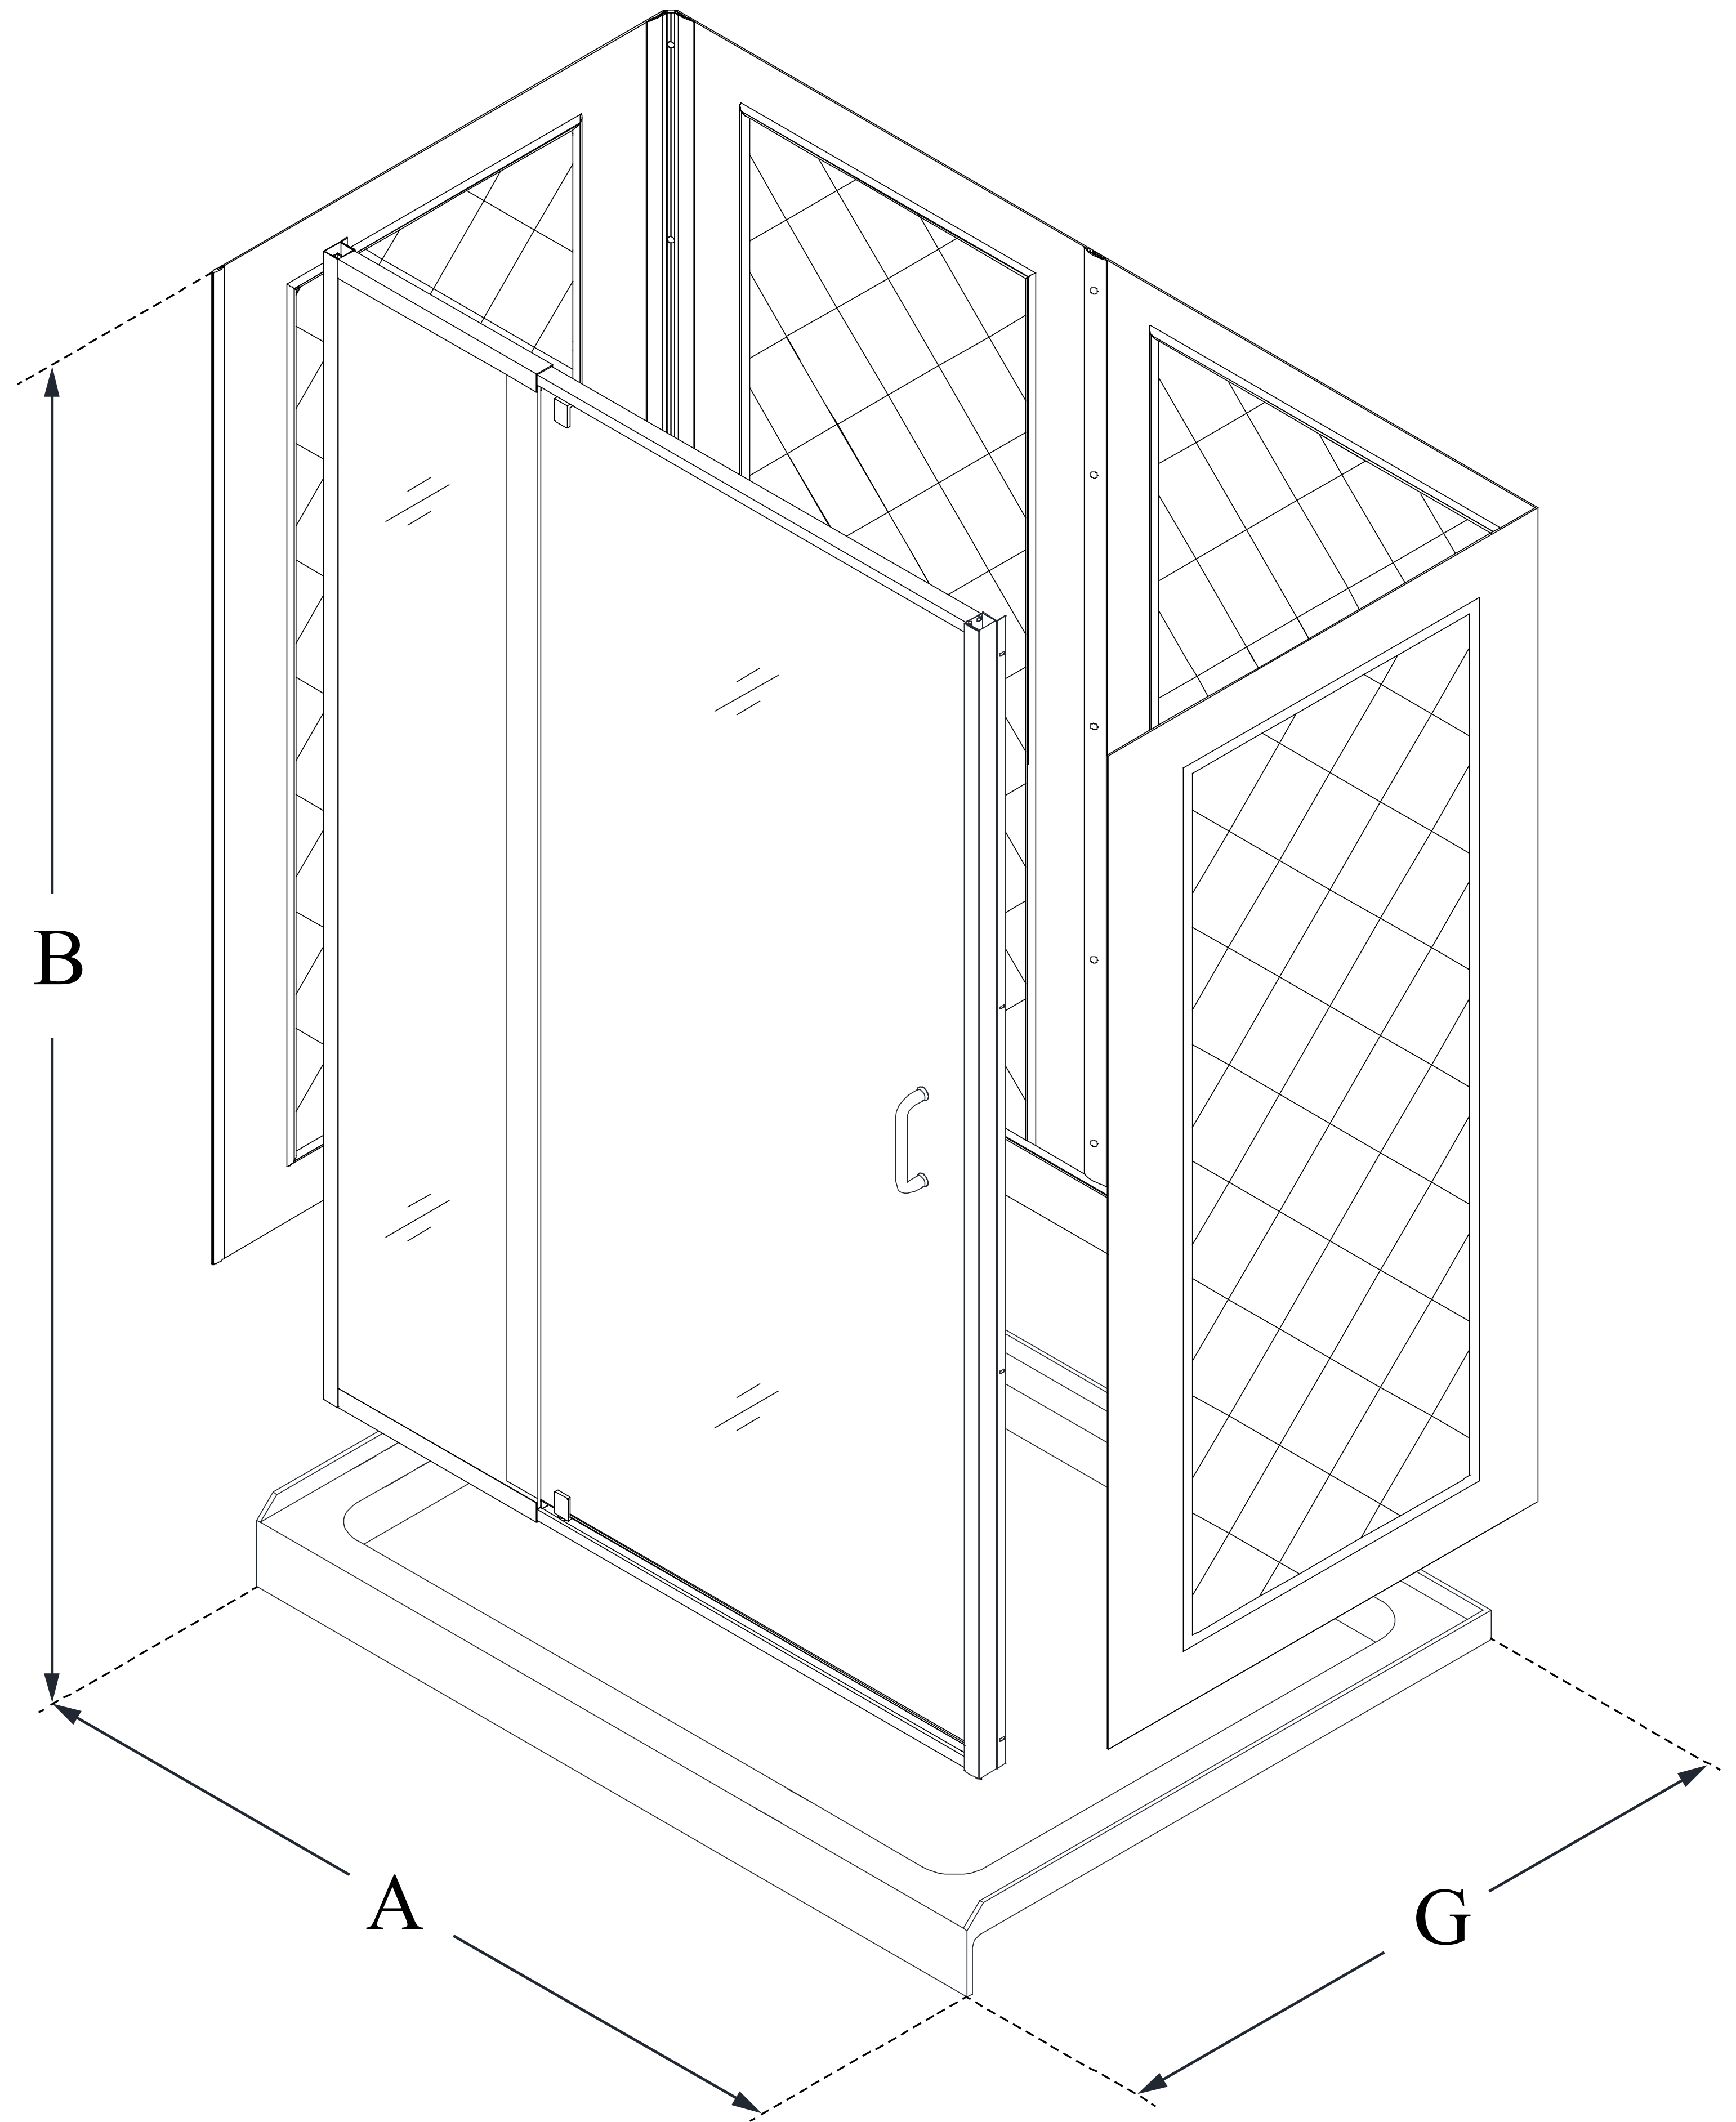

DL-6227

FLEX

DreamLine Flex 30 in. D x 60 in.
W x 76 3/4 in. H Semi-Frameless
Pivot Shower Door, SlimLine
Shower Base and Backwall Kit

KIT CONTENTS:

- SHOWER DOOR
- SHOWER BASE
- QWALL BACKWALLS

CONFIGURATION DIMENSIONS:

A: 60"
KIT WIDTH

B: 76 3/4"
KIT HEIGHT

G: 30"
KIT DEPTH

AVAILABLE DRAIN LOCATIONS:

- CENTER
- LEFT
- RIGHT

For precise drain location, please refer to the
included base technical drawing

DreamLine reserves the right to update or modify the hardware or materials pictured
without prior notice for the purpose of product improvement and customer satisfaction.