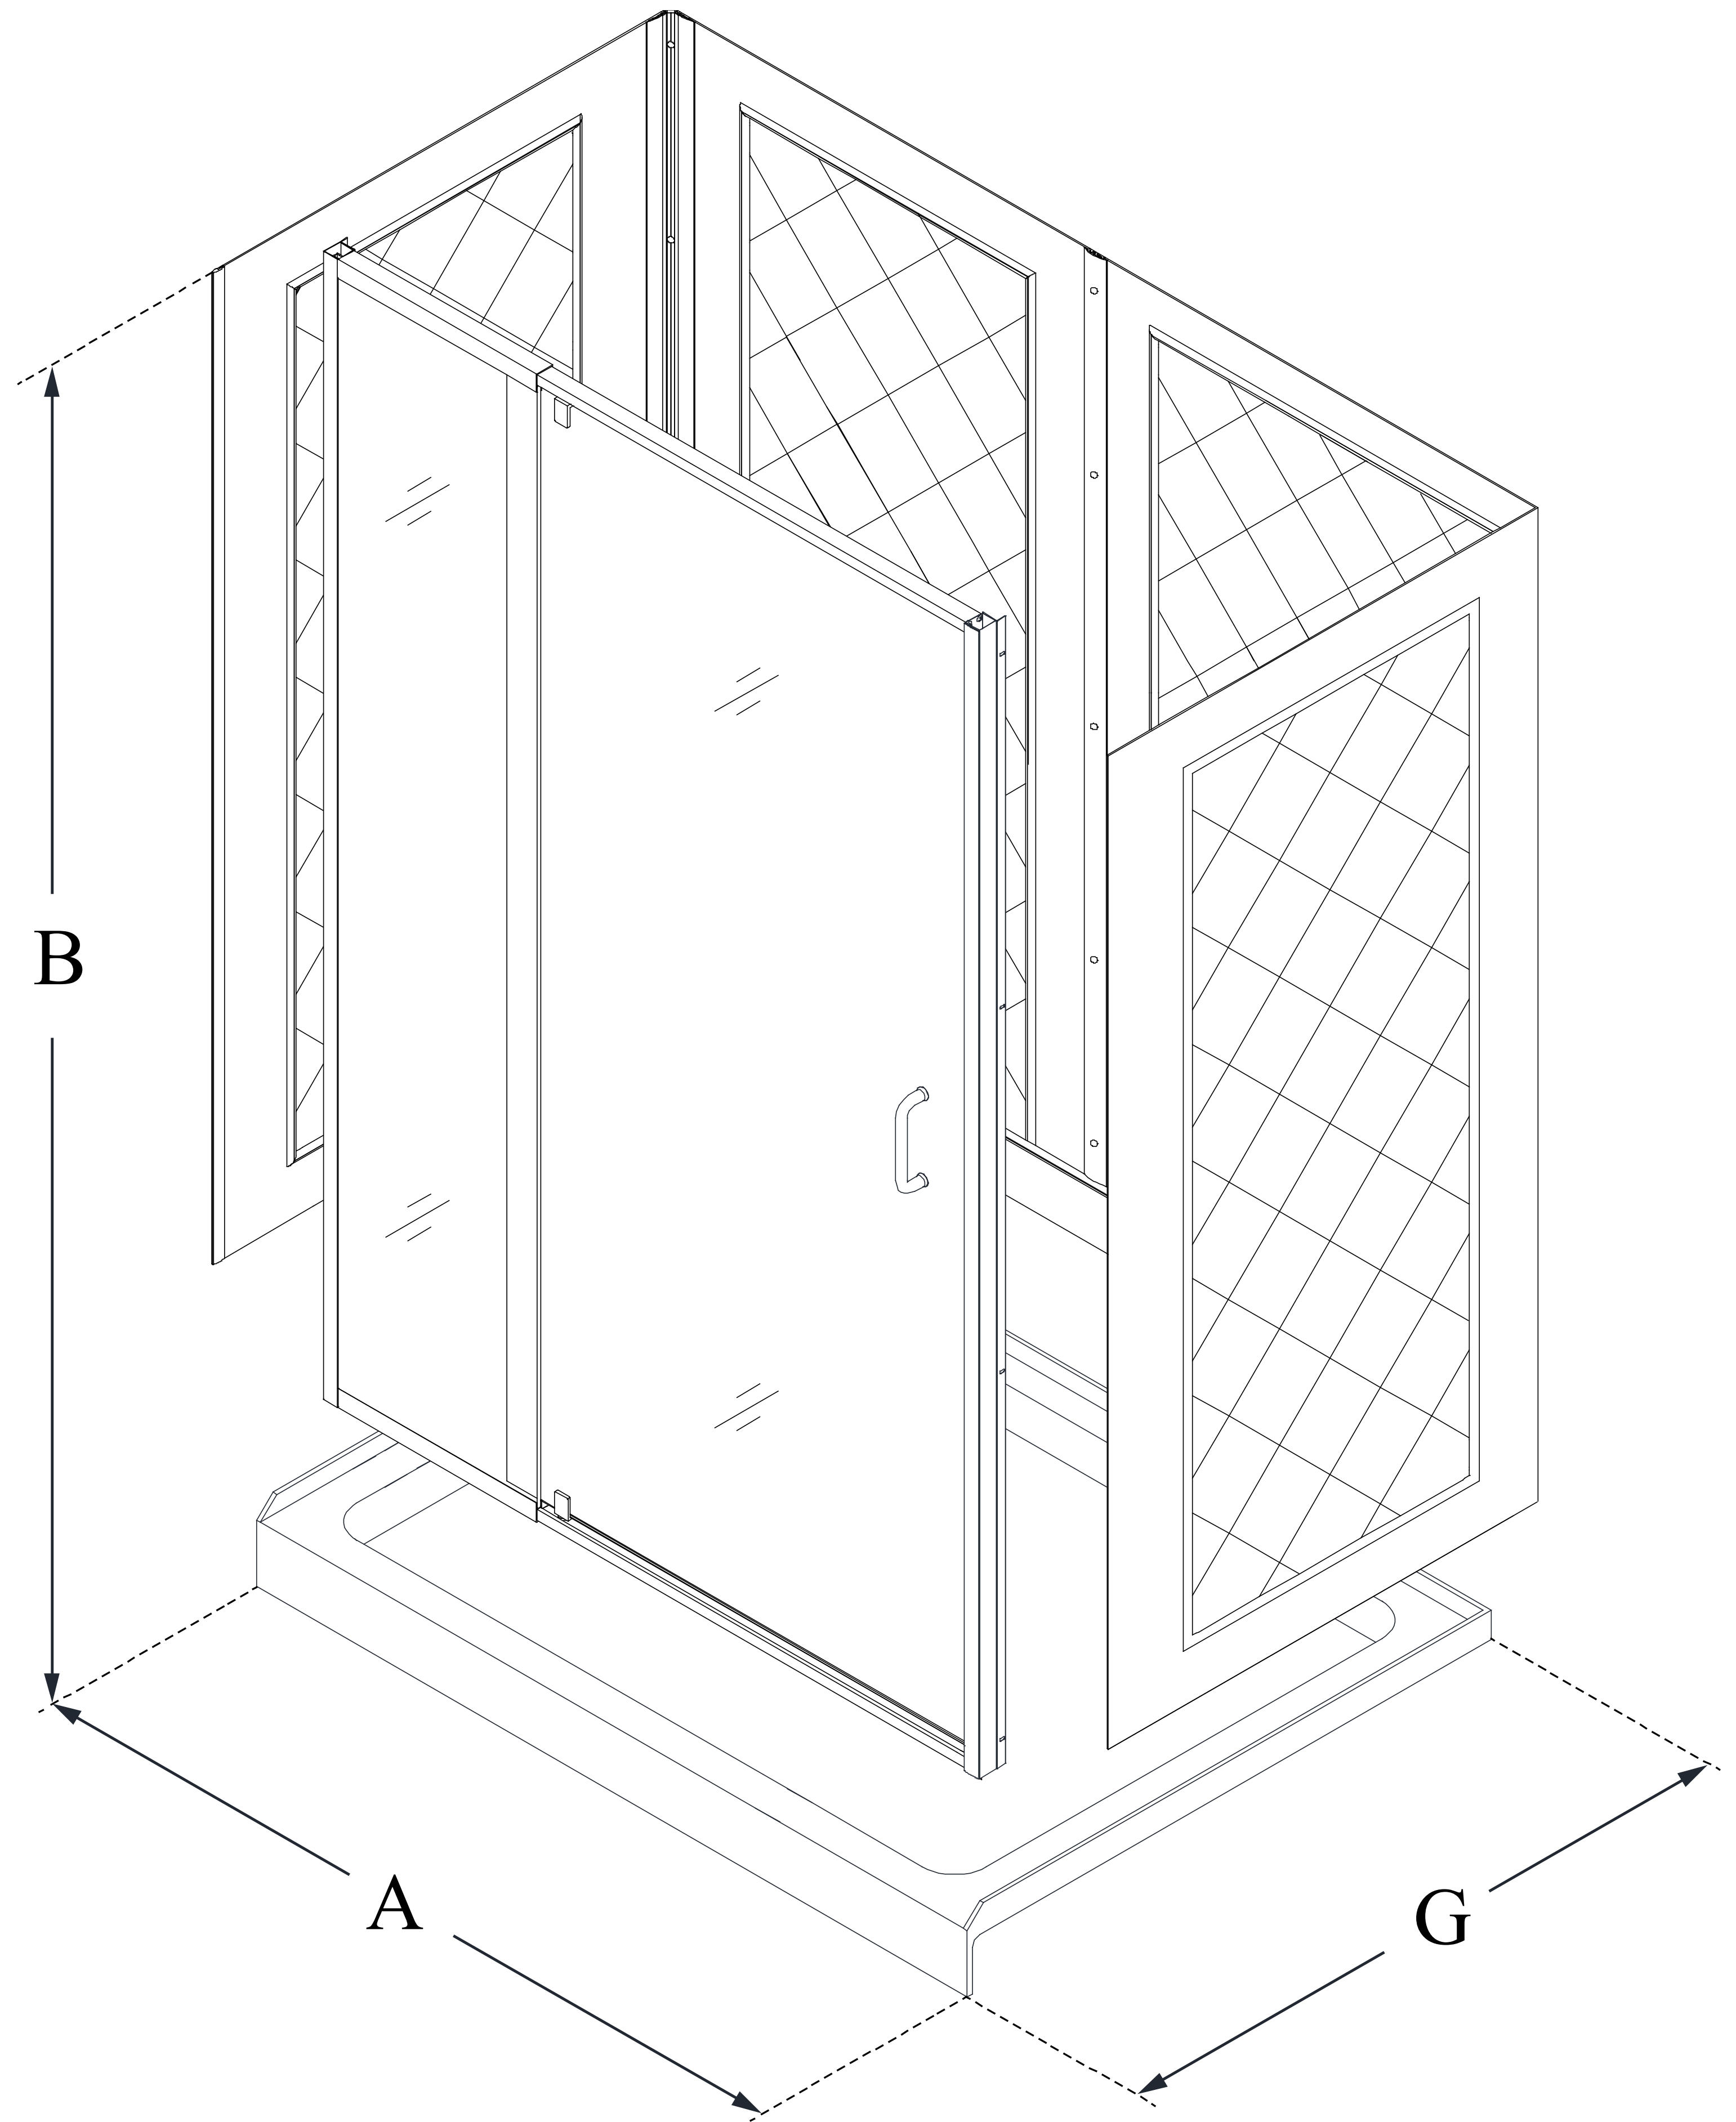

## **FLEX**

DreamLine Flex 32 in. D x 60 in.  
W x 76 3/4 in. H Semi-Frameless  
Pivot Shower Door, SlimLine  
Shower Base and Backwall Kit

### **KIT CONTENTS:**

- SHOWER DOOR
- SHOWER BASE
- QWALL BACKWALLS

### **CONFIGURATION DIMENSIONS:**

**A: 60"**  
KIT WIDTH

**B: 76 3/4"**  
KIT HEIGHT

**G: 32"**  
KIT DEPTH

### **AVAILABLE DRAIN LOCATIONS:**

- CENTER
- LEFT
- RIGHT

For precise drain location, please refer to the  
included base technical drawing

DreamLine reserves the right to update or modify the hardware or materials pictured  
without prior notice for the purpose of product improvement and customer satisfaction.