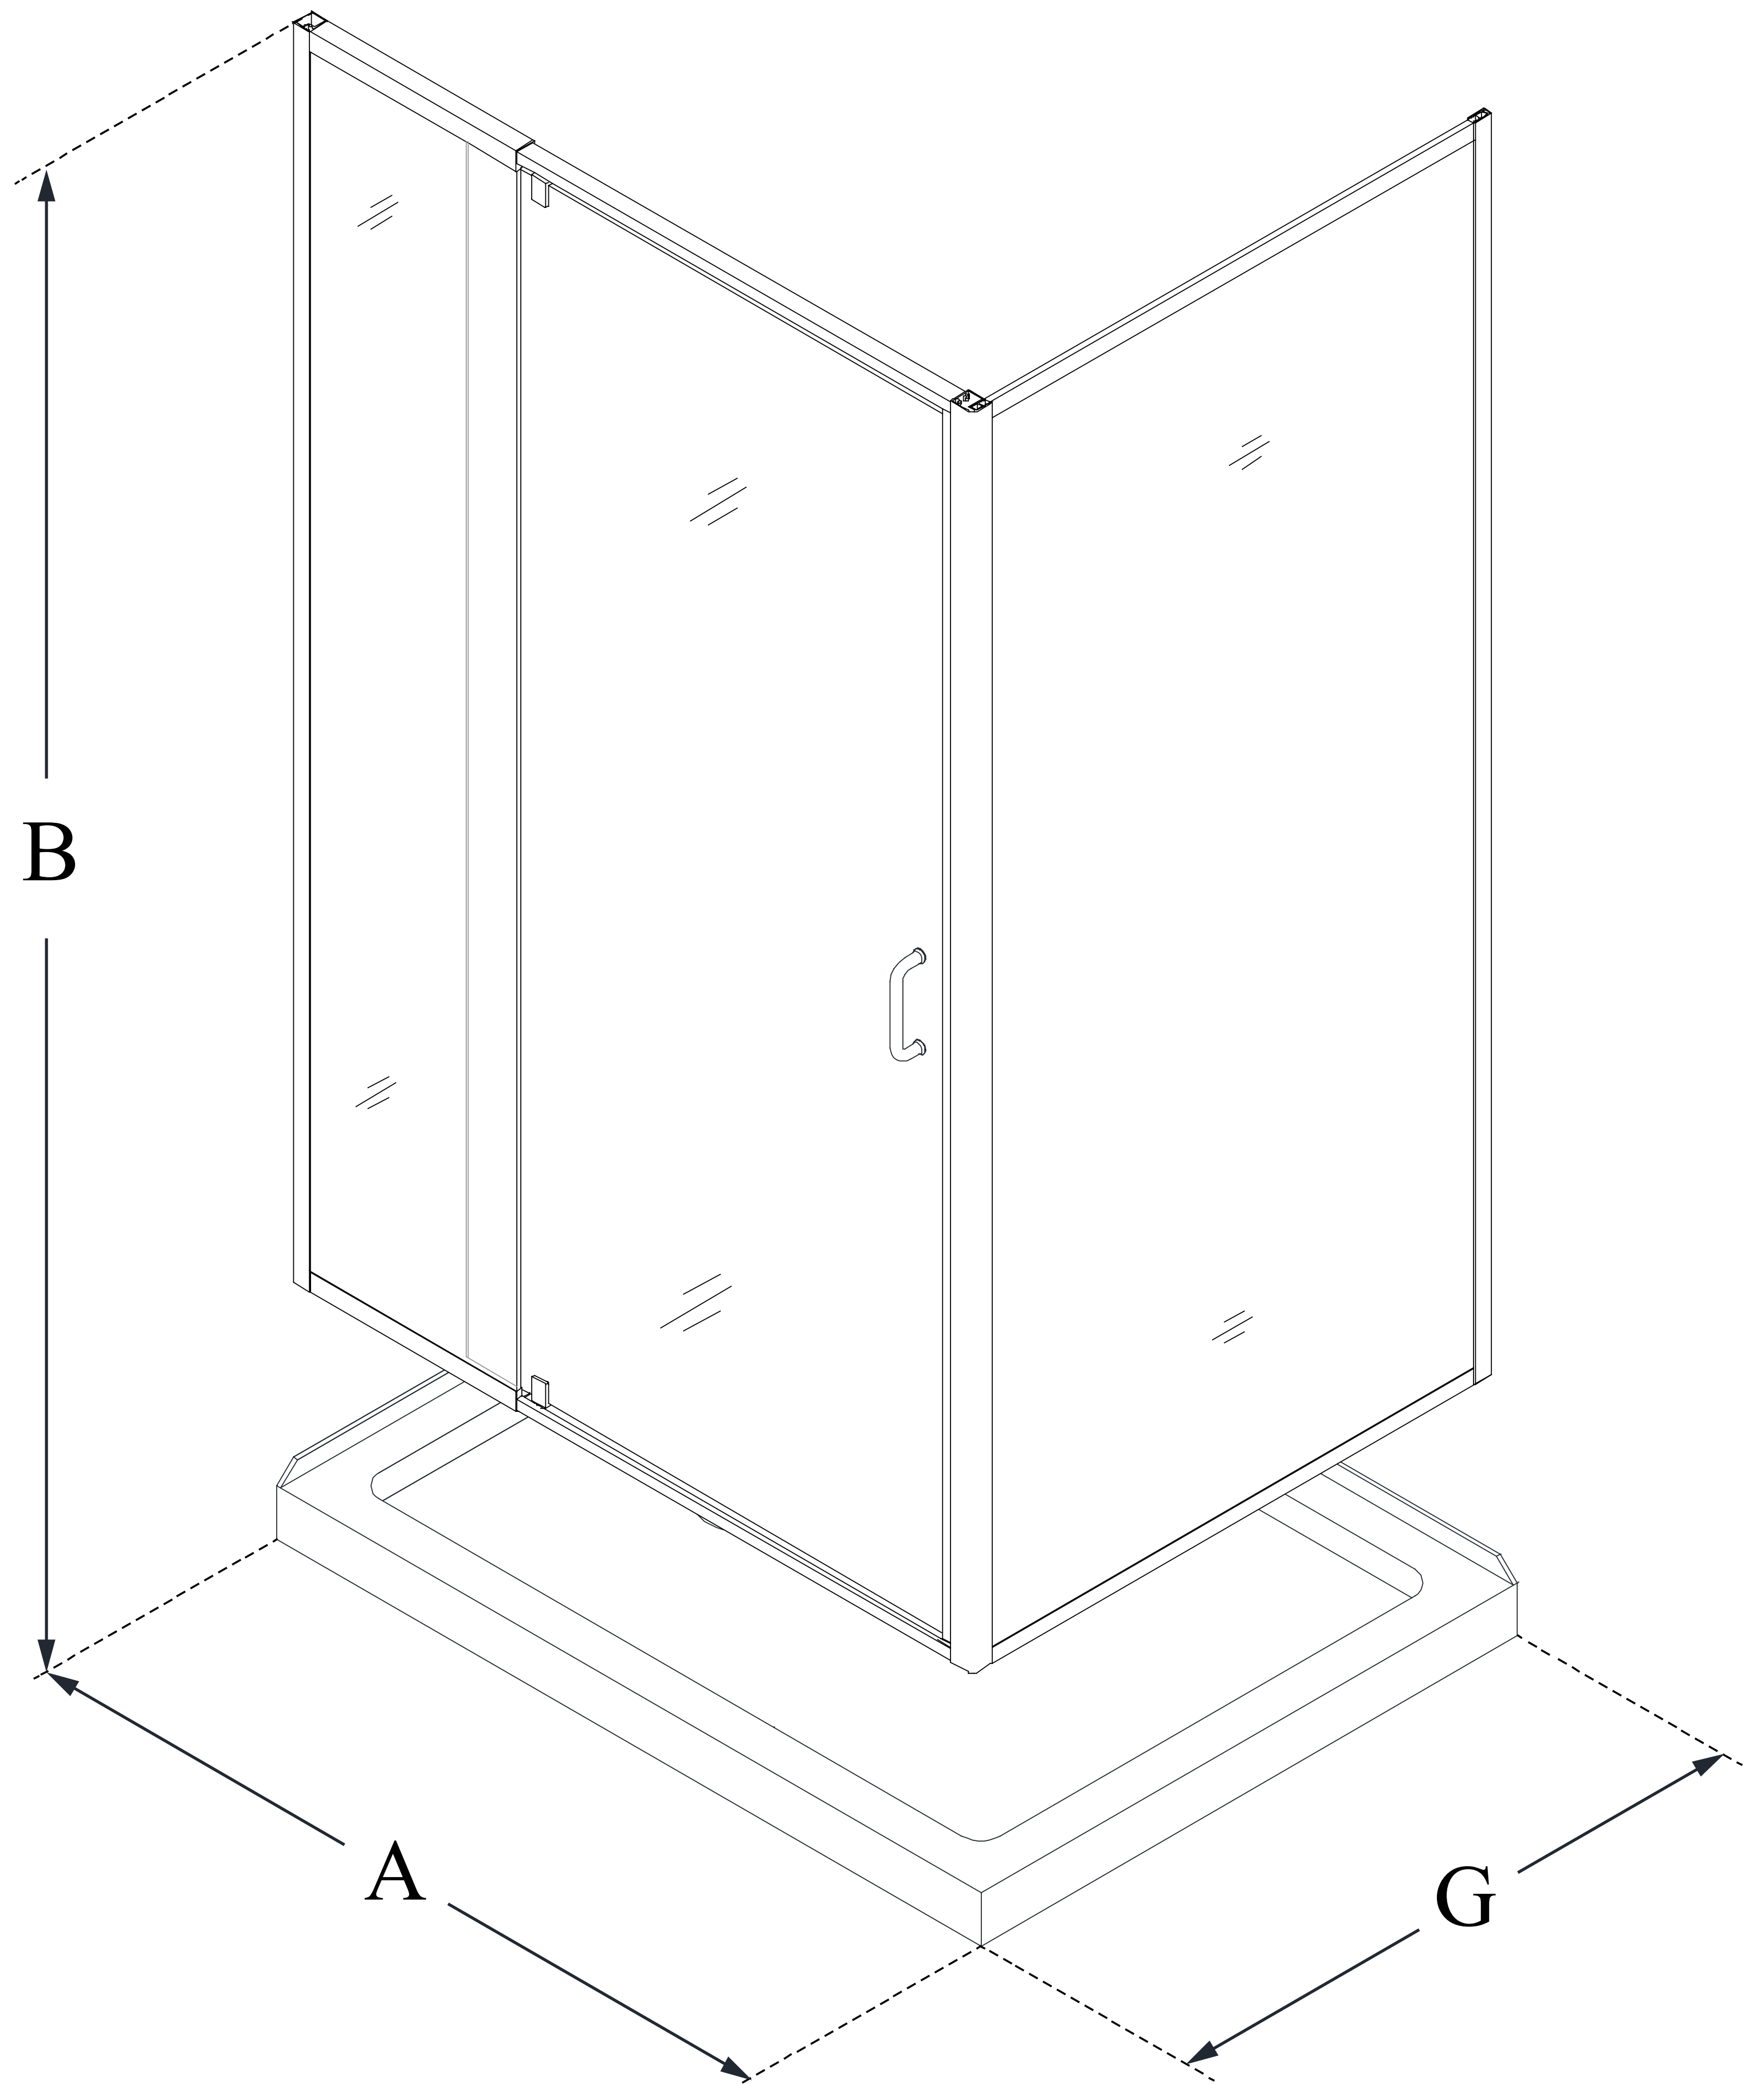

DL-6719

FLEX

DreamLine Flex 36 in. D x 48 in.
W x 74 3/4 in. H Semi-Frameless
Pivot Shower Enclosure and
SlimLine Shower Base Kit

KIT CONTENTS:

- SHOWER ENCLOSURE
- SHOWER BASE

CONFIGURATION DIMENSIONS:

A: 48"
KIT WIDTH

B: 74 3/4"
KIT HEIGHT

G: 36"
KIT DEPTH

AVAILABLE DRAIN LOCATIONS:

- LEFT
- RIGHT

For precise drain location, please refer to the
included base technical drawing

DreamLine reserves the right to update or modify the hardware or materials pictured
without prior notice for the purpose of product improvement and customer satisfaction.