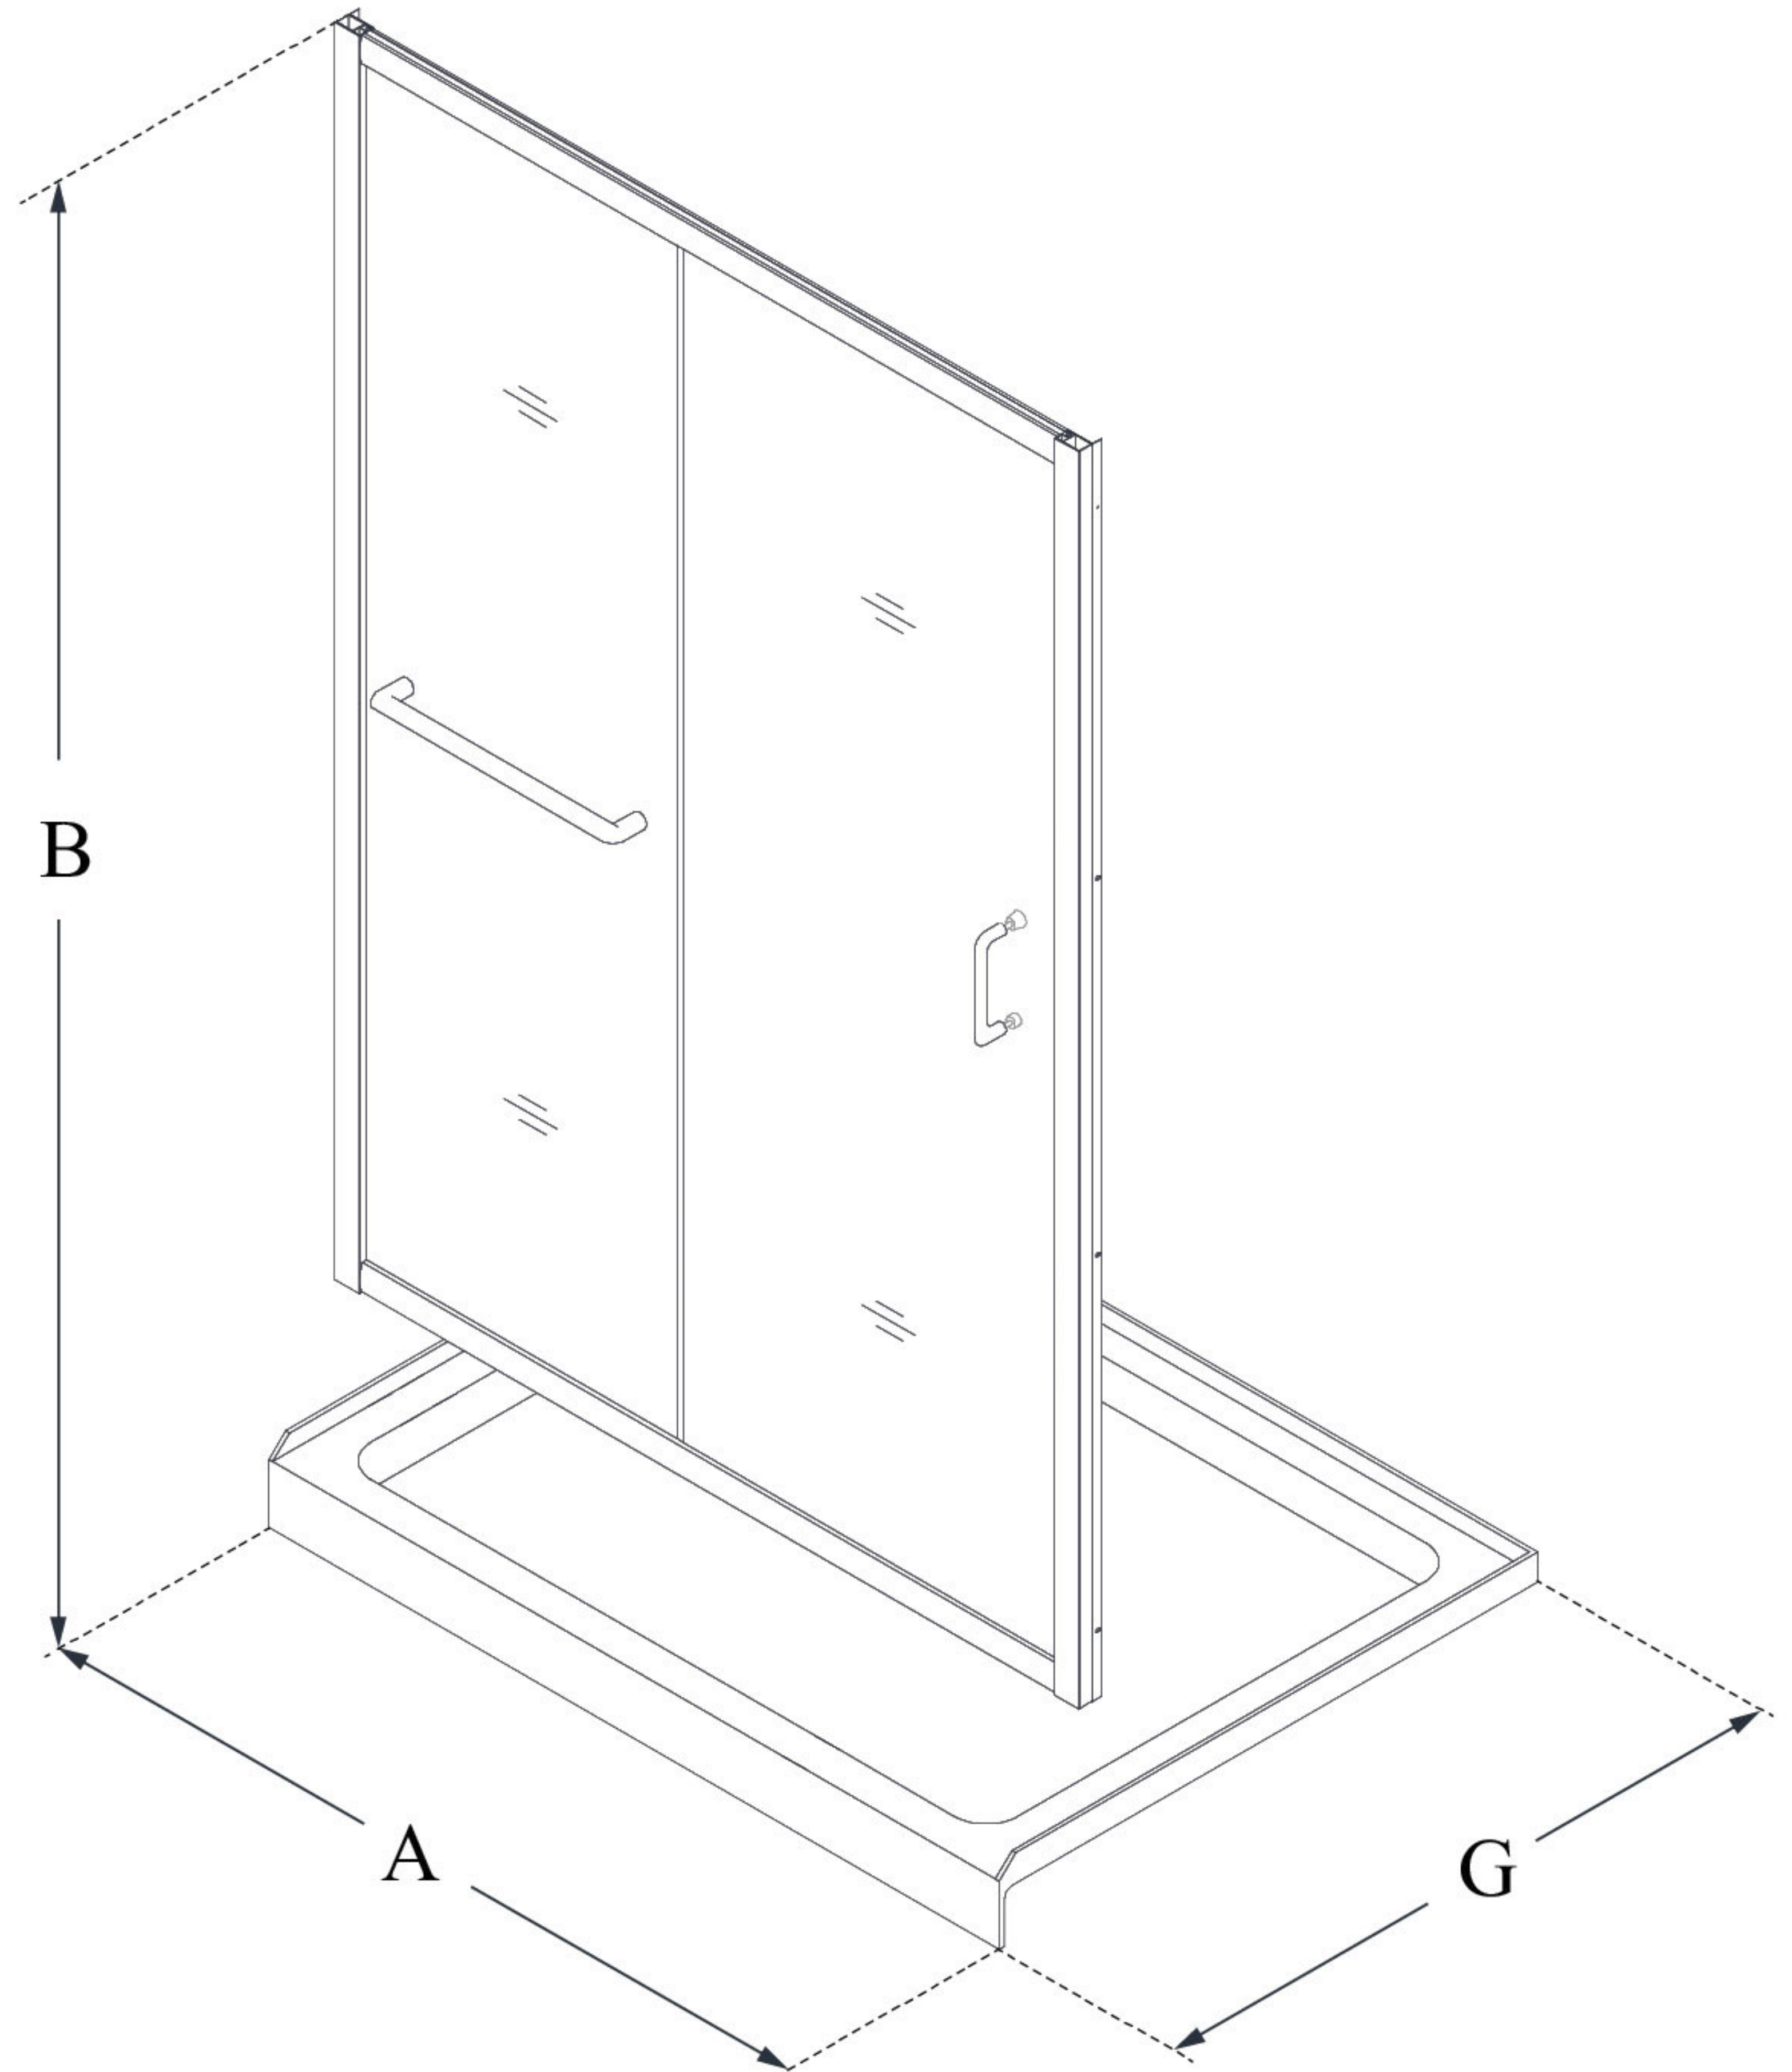

## INFINITY-Z

DreamLine Infinity-Z 30 in. D x 60 in. W x 74 3/4 in. H Sliding Shower Door and SlimLine Shower Base Kit

### KIT CONTENTS:

- SHOWER DOOR
- SHOWER BASE

### CONFIGURATION DIMENSIONS:

**A: 60"**  
KIT WIDTH

**B: 74 3/4"**  
KIT HEIGHT

**G: 30"**  
KIT DEPTH

### AVAILABLE DRAIN LOCATIONS:

- CENTER
- LEFT
- RIGHT

For precise drain location, please refer to the included base technical drawing

DreamLine reserves the right to update or modify the hardware or materials pictured without prior notice for the purpose of product improvement and customer satisfaction.