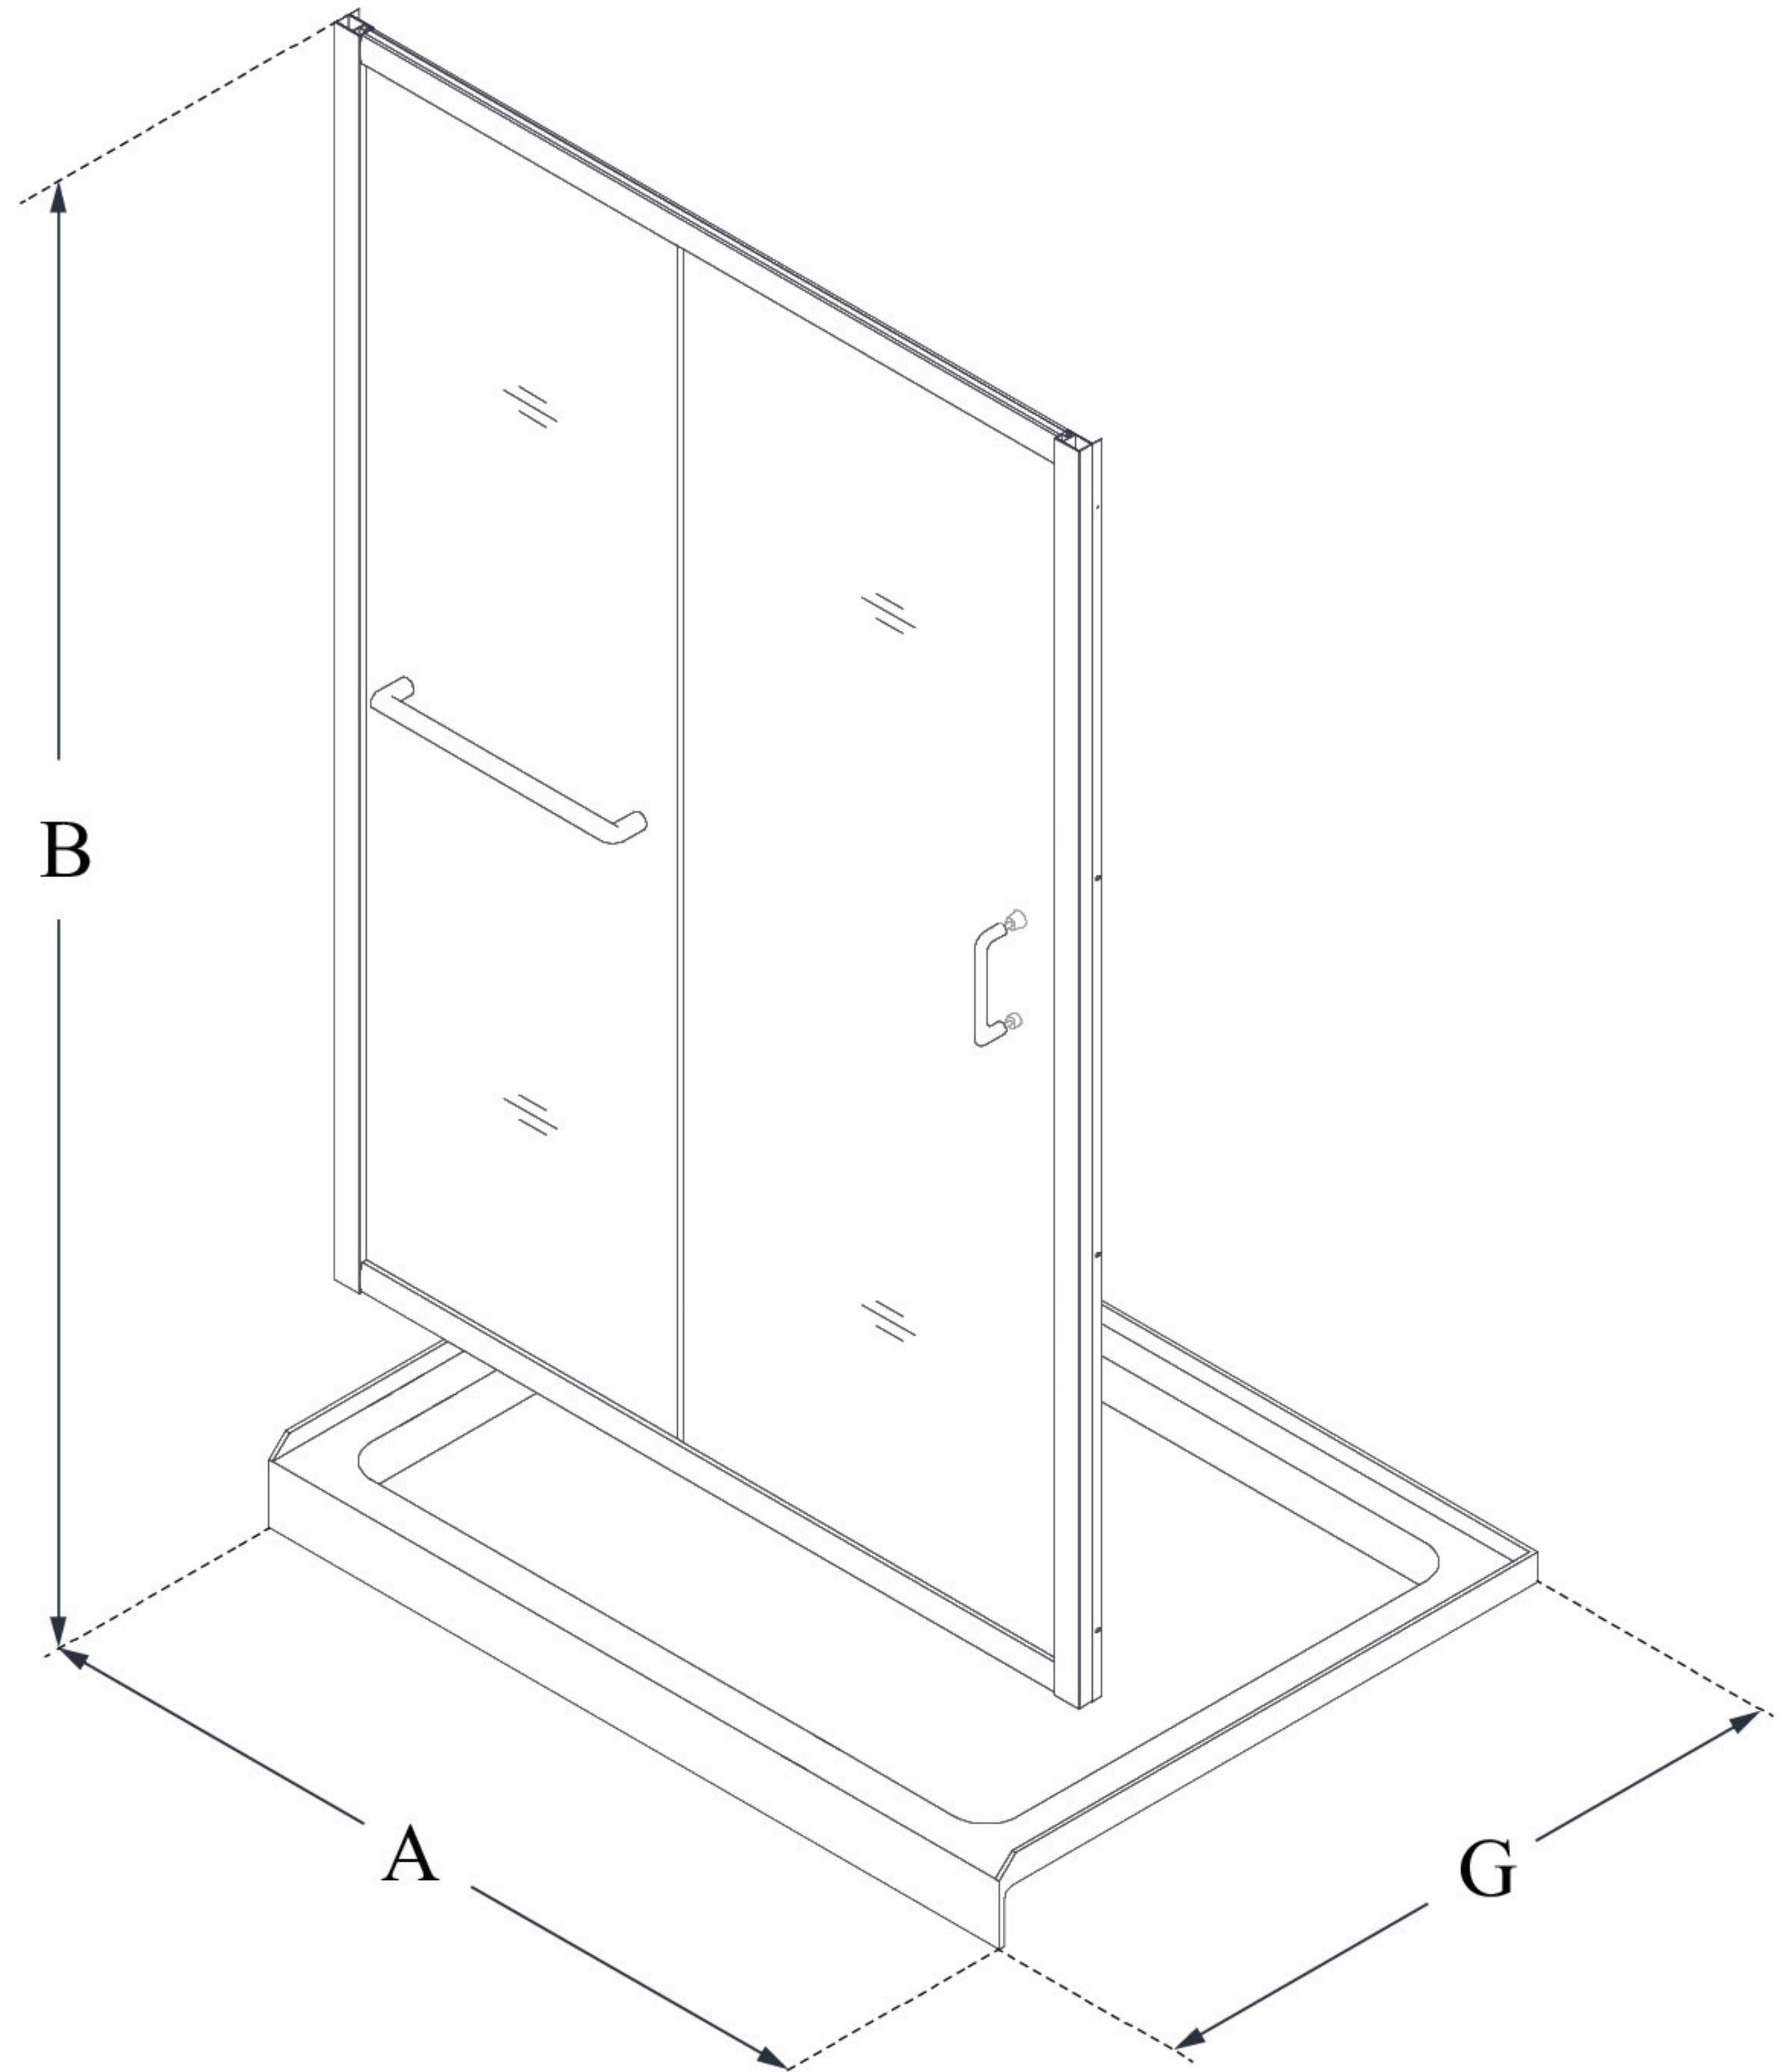

MODEL INFORMATION

DL-6973

INFINITY-Z

DreamLine Infinity-Z 36 in. D x 60 in. W x 74 3/4 in. H Sliding Shower Door and SlimLine Shower Base Kit

KIT CONTENTS:

- SHOWER DOOR
- SHOWER BASE

CONFIGURATION DIMENSIONS:

A: 60"
KIT WIDTH

B: 74 3/4"
KIT HEIGHT

G: 36"
KIT DEPTH

AVAILABLE DRAIN LOCATIONS:

- CENTER
- LEFT
- RIGHT

For precise drain location, please refer to the included base technical drawing

DreamLine reserves the right to update or modify the hardware or materials pictured without prior notice for the purpose of product improvement and customer satisfaction.