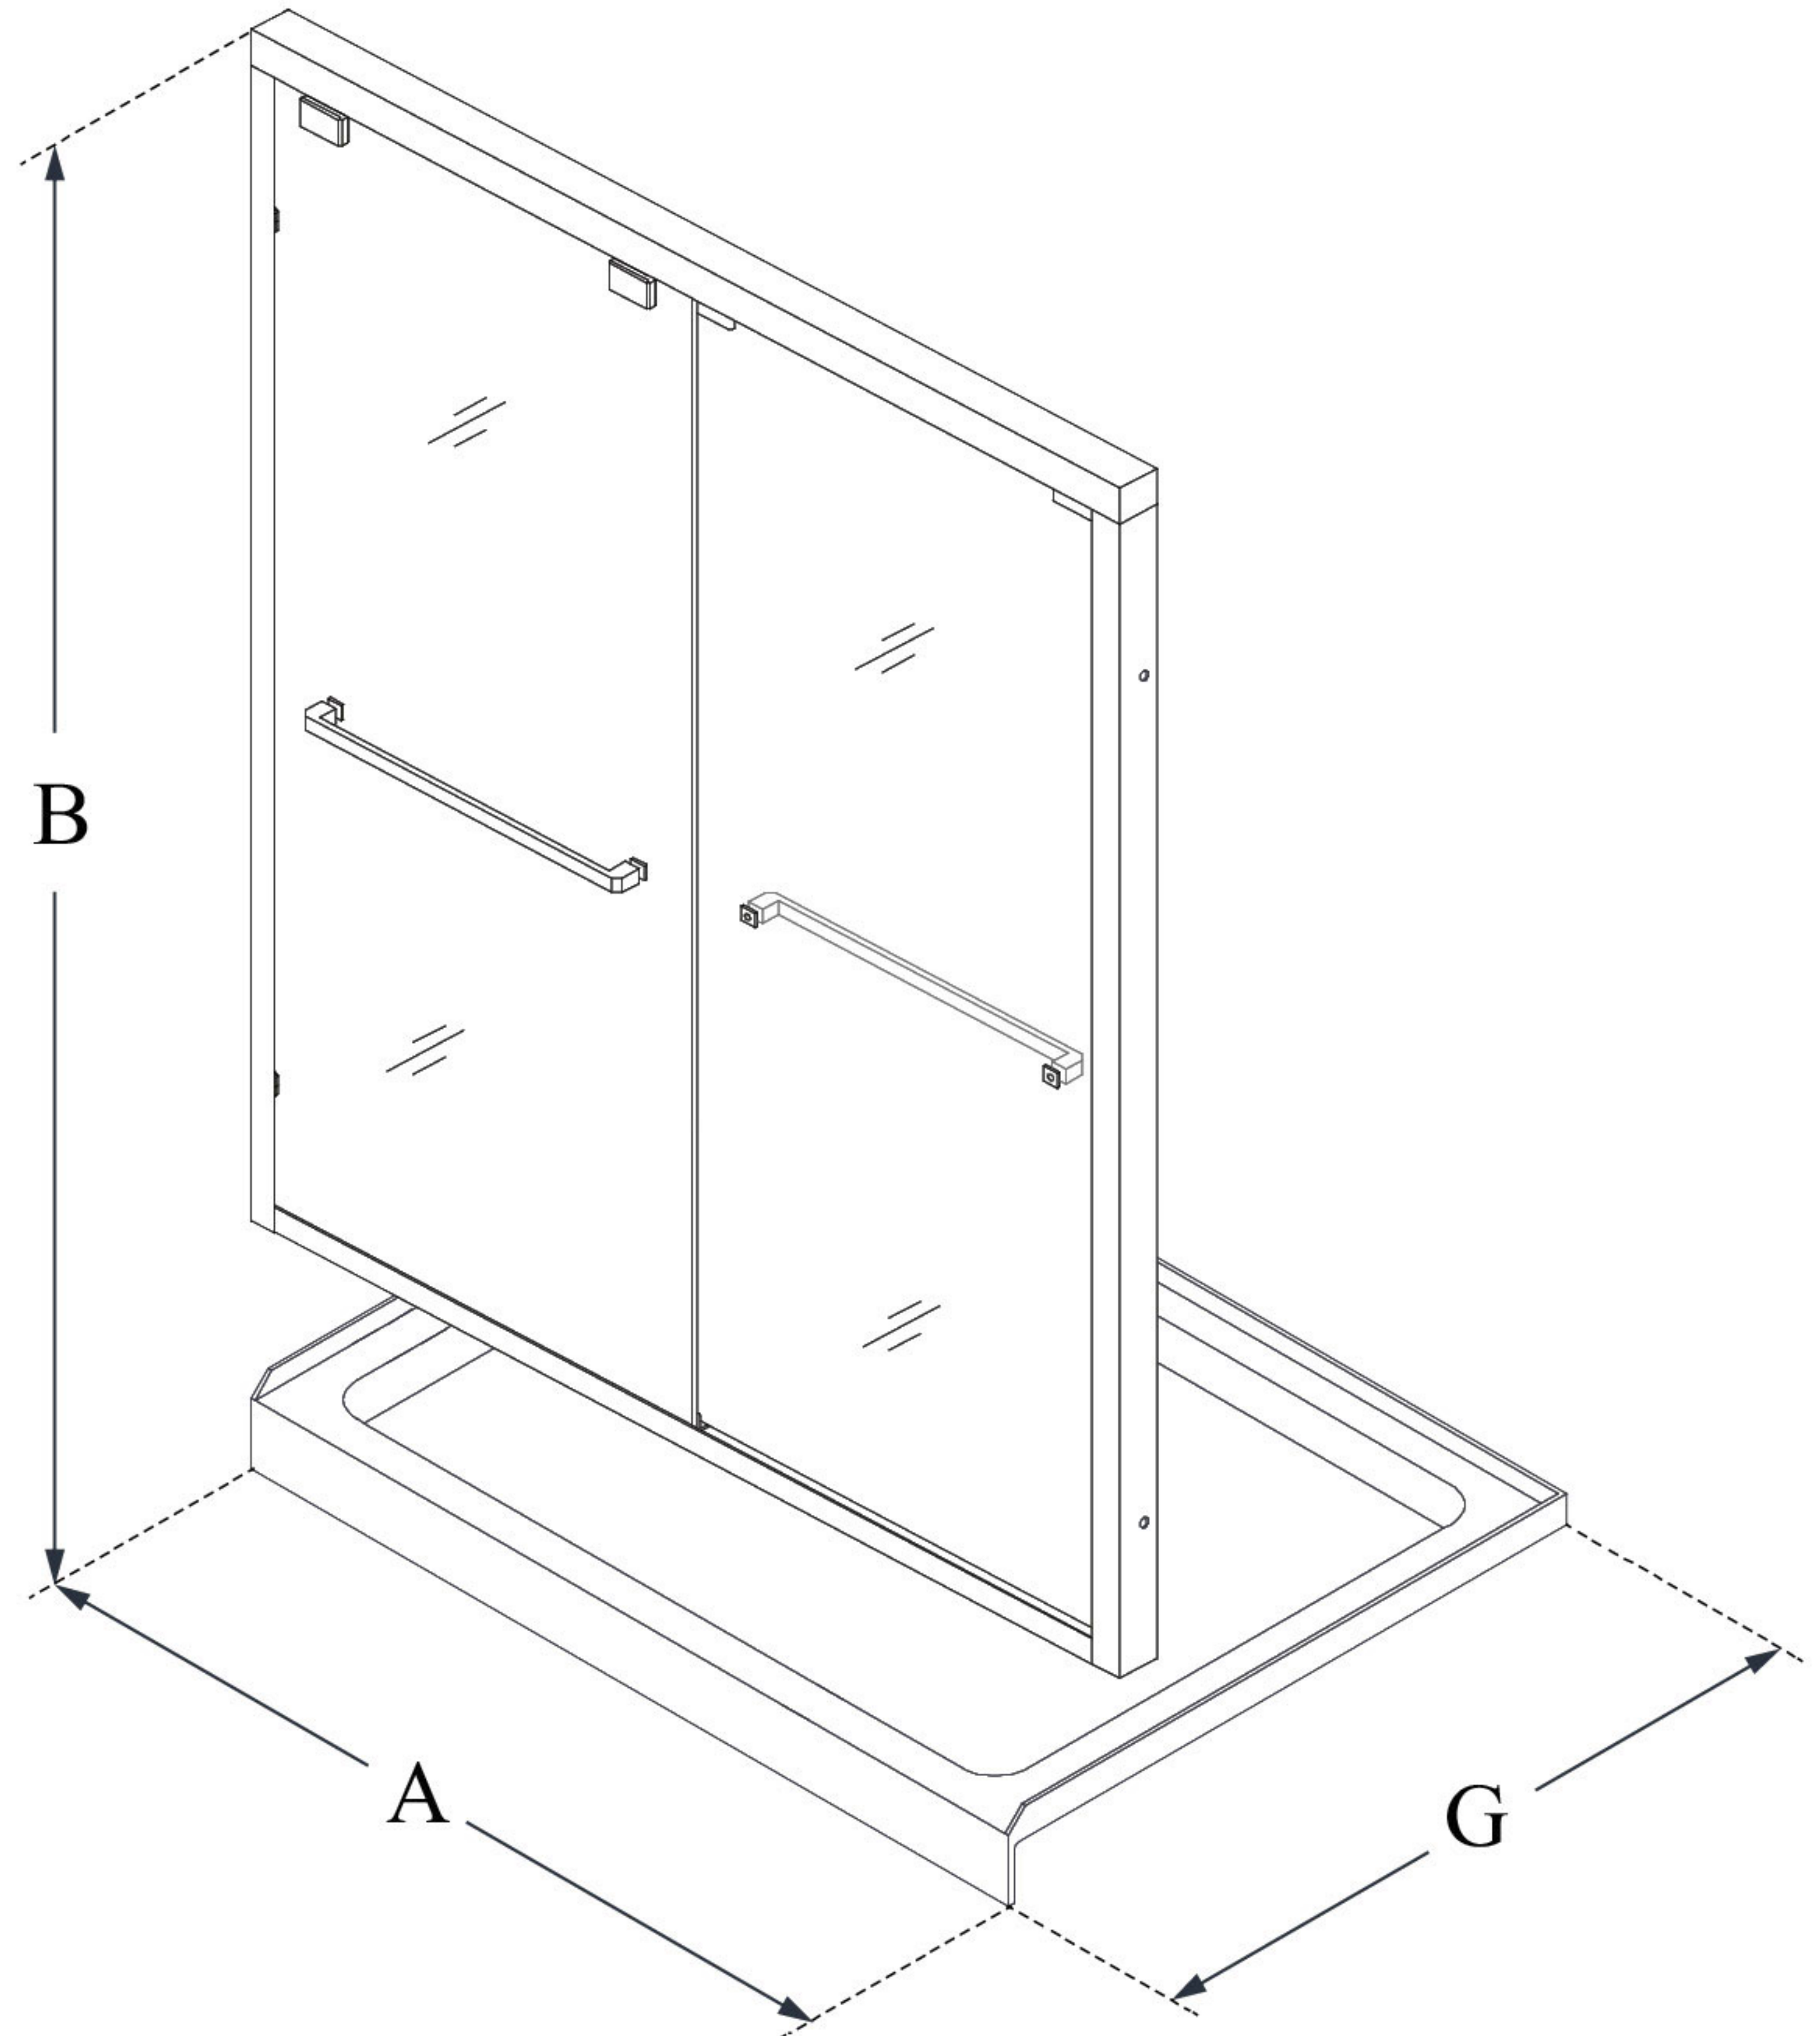

MODEL INFORMATION

DL-7006

ENCORE

DreamLine Encore 34 in. D x 60 in.
W x 78 3/4 in. H Semi-Frameless
Bypass Sliding Shower Door and
SlimLine Shower Base Kit

KIT CONTENTS:

- SHOWER DOOR
- SHOWER BASE

CONFIGURATION DIMENSIONS:

A: 60"
KIT WIDTH

B: 78 3/4"
KIT HEIGHT

G: 34"
KIT DEPTH

AVAILABLE DRAIN LOCATIONS:

- CENTER
- LEFT
- RIGHT

For precise drain location, please refer to the
included base technical drawing

DreamLine reserves the right to update or modify the hardware or materials pictured
without prior notice for the purpose of product improvement and customer satisfaction.