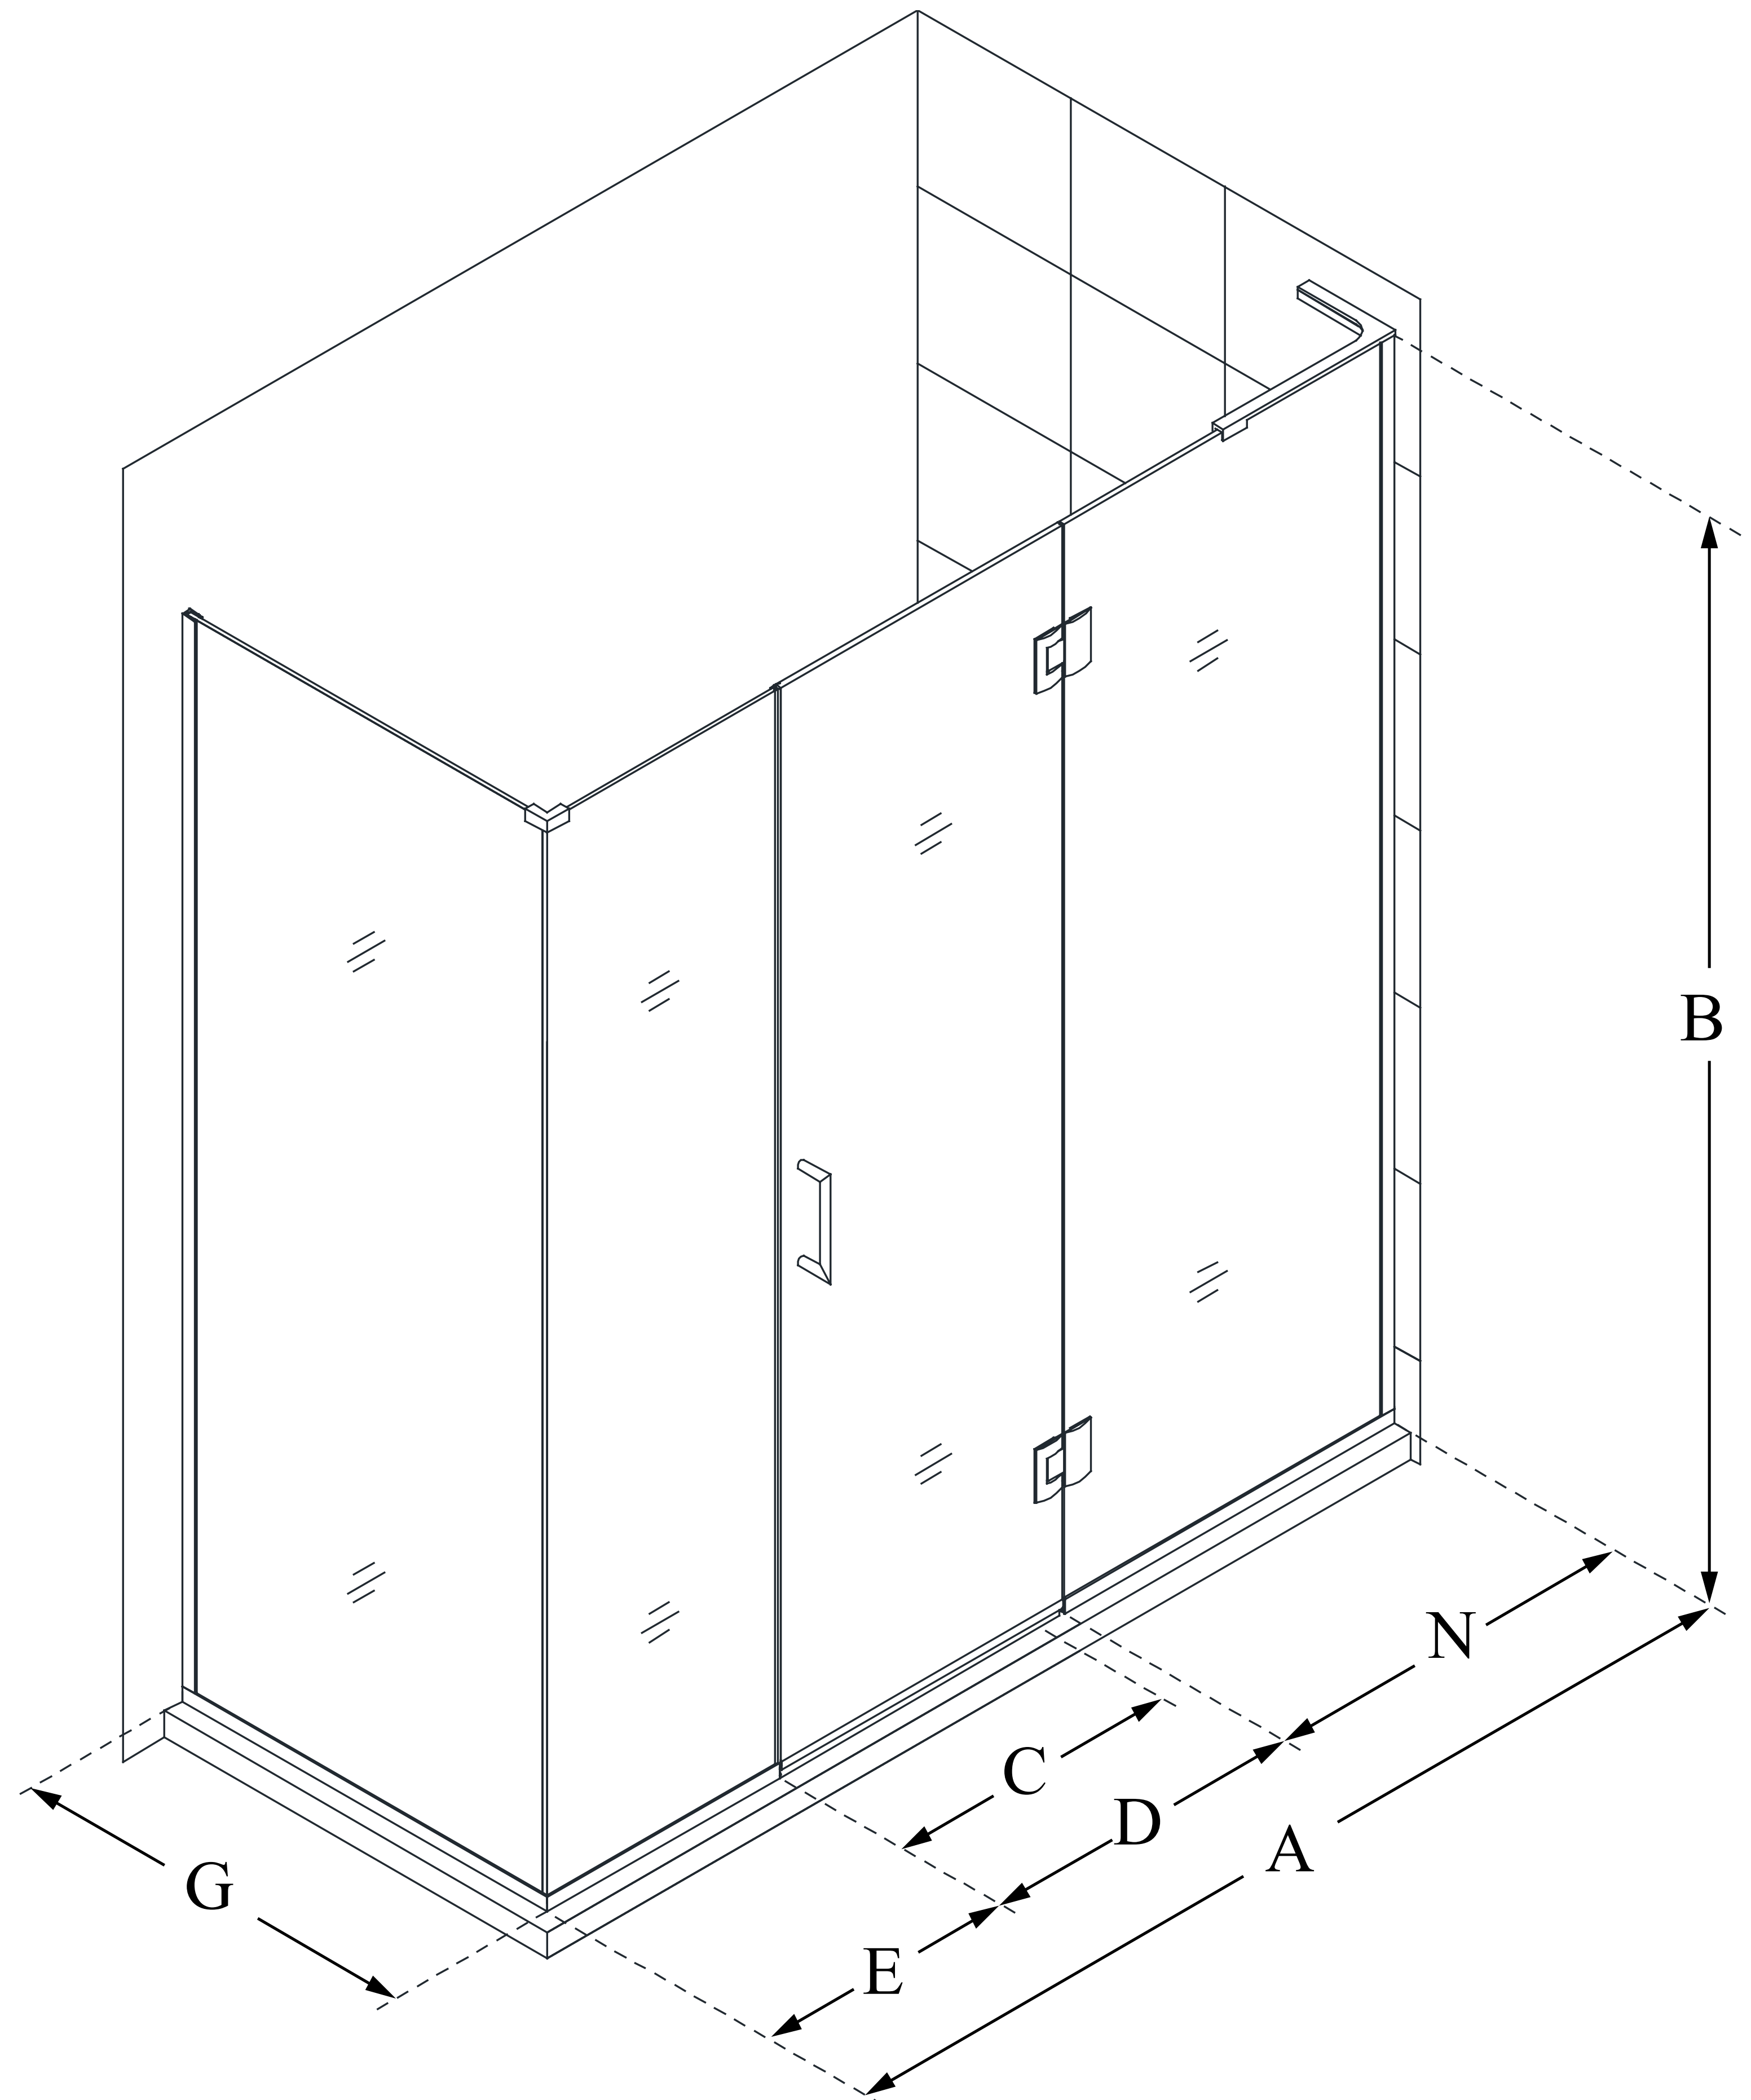

E32614530

UNIDOOR-X

DreamLine Unidoor-X 64 1/2" W
x 30 3/8" D x 72" H Frameless
Hinged Shower Enclosure, Clear
Glass

SWING DOOR

CONFIGURATION DIMENSIONS:

A: 64 1/2"

MODEL WIDTH

B: 72"

MODEL HEIGHT

C: 25"

ACCESS WIDTH

D: 26"

DOOR WIDTH

E: 14 1/2"

INLINE PANEL WIDTH

G: 30 3/8"

RETURN PANEL WIDTH

N: 24"

HINGE PANEL WIDTH

DreamLine reserves the right to update or modify the hardware or materials pictured without prior notice for the purpose of product improvement and customer satisfaction.