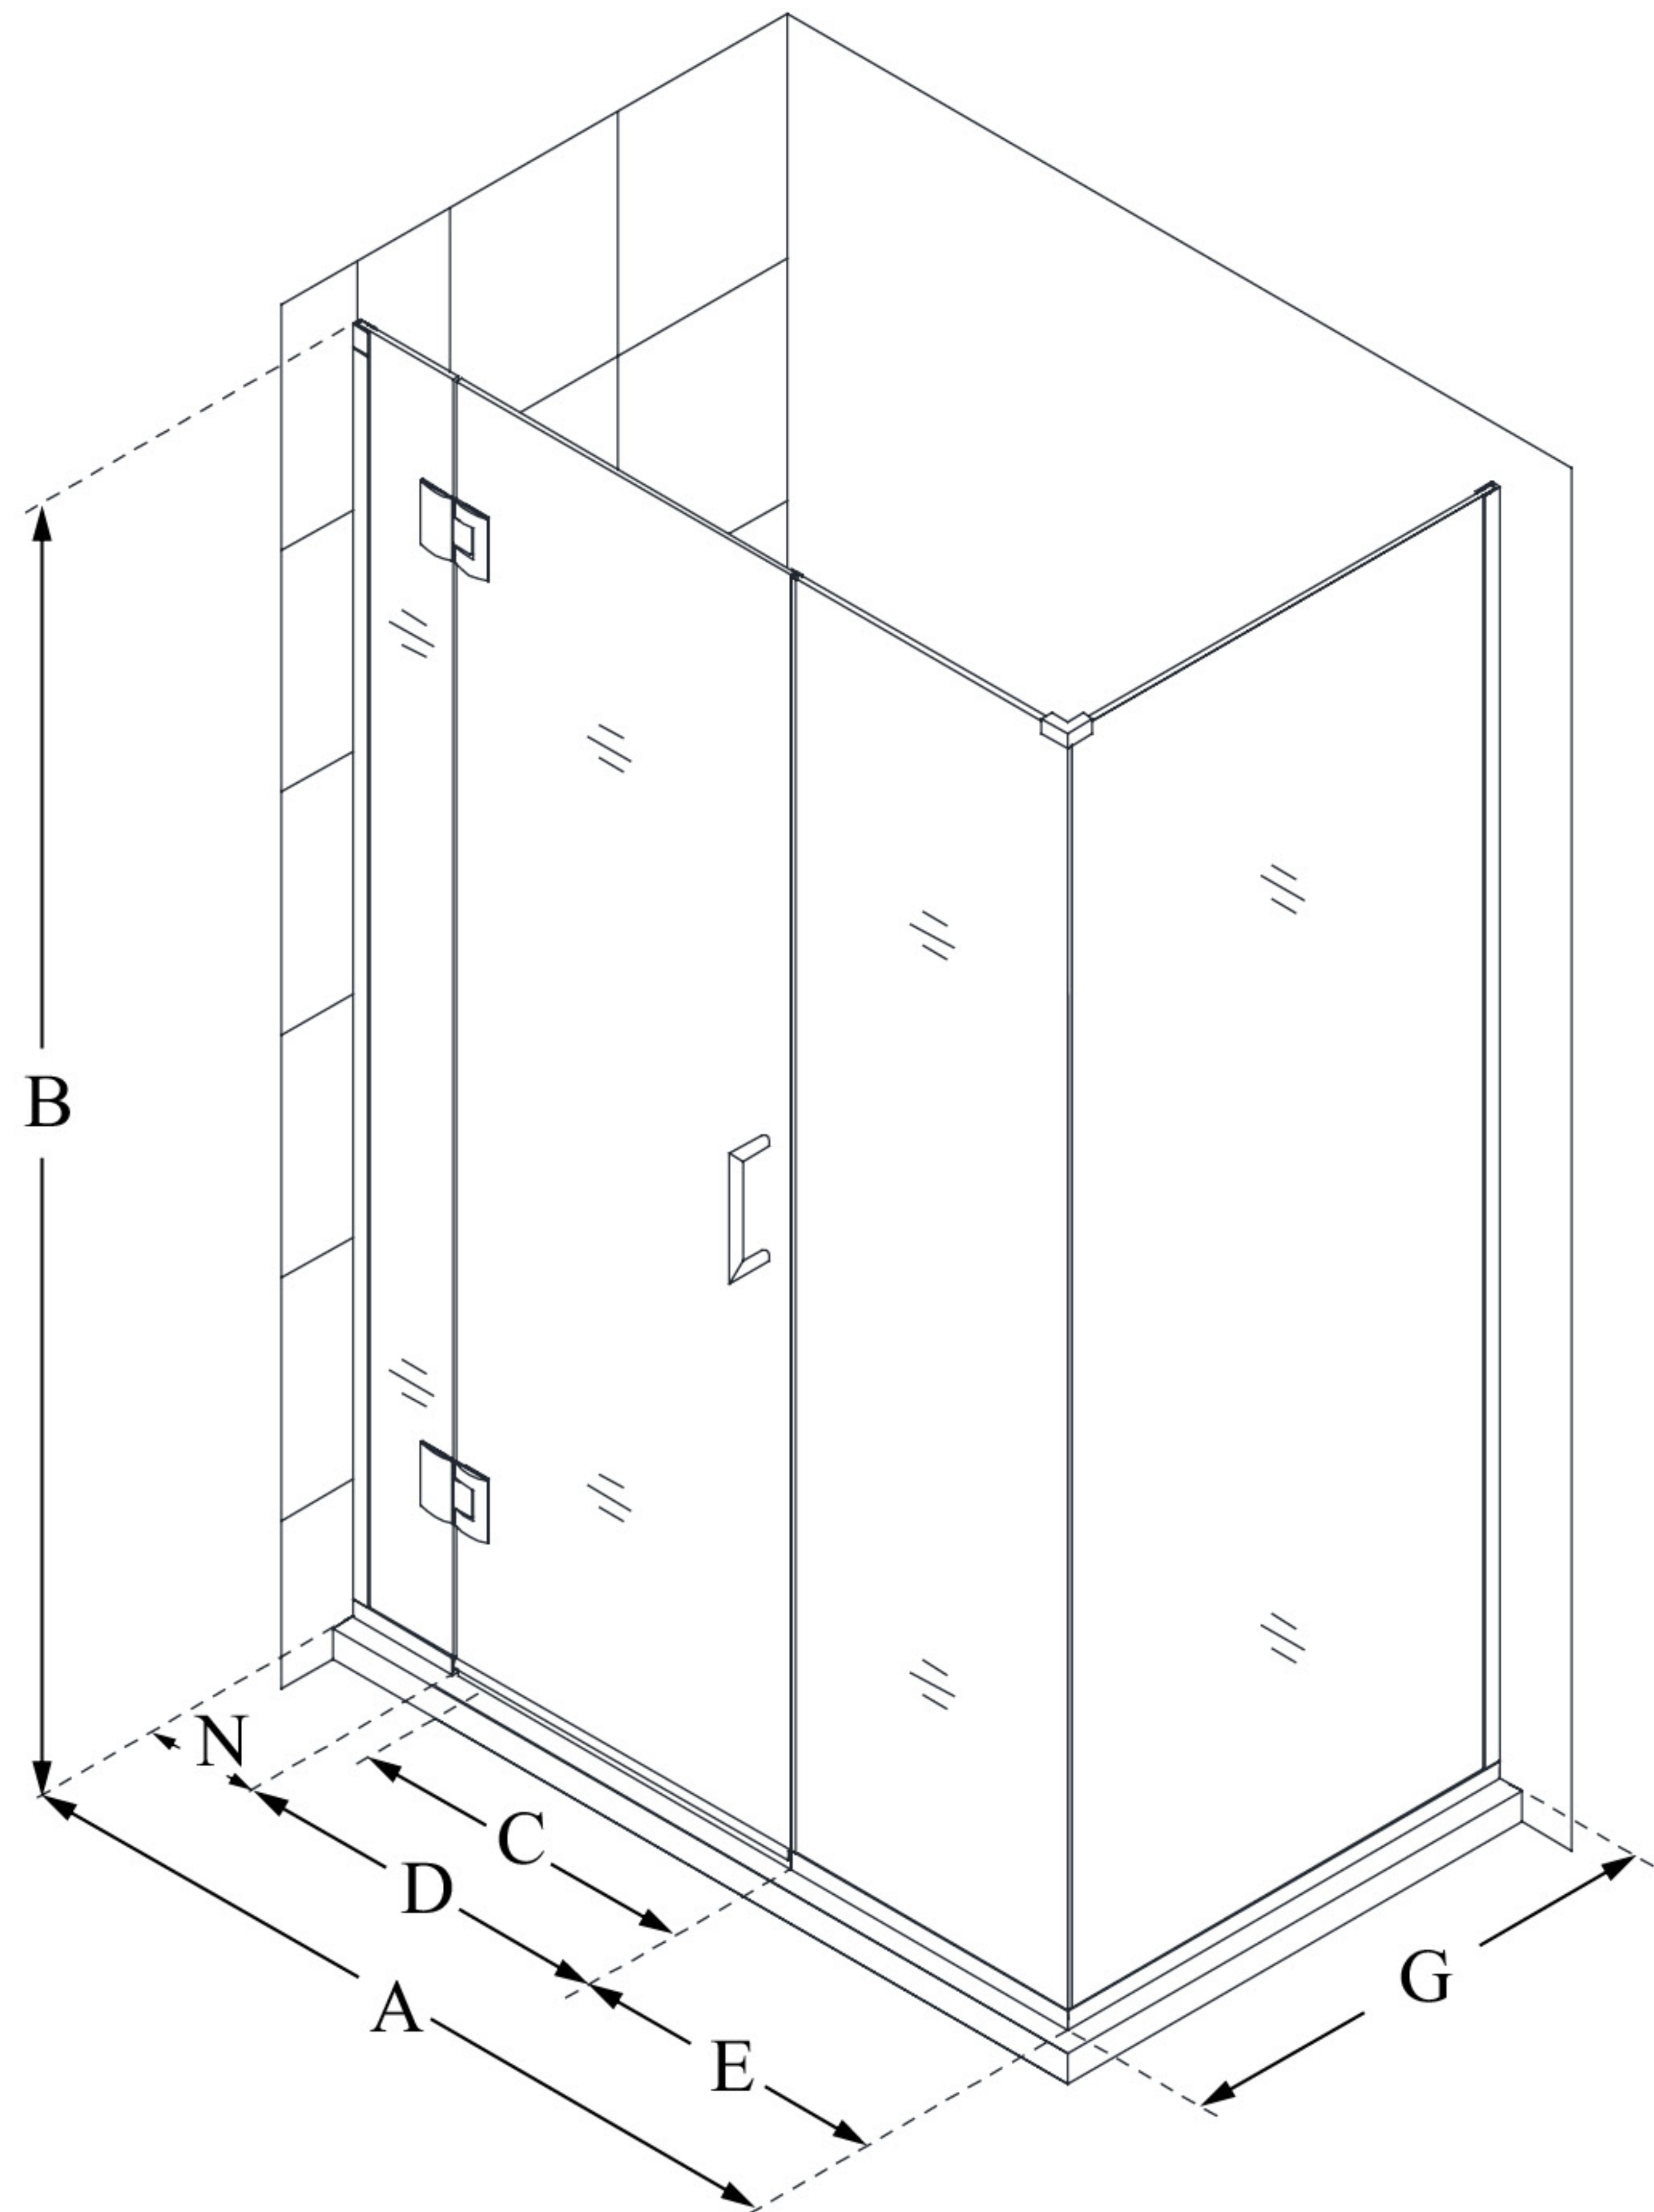

E1280630

UNIDOOR-X

DreamLine Unidoor-X 40" W x 30 3/8" D x 72" H Frameless Hinged Shower Enclosure, Clear Glass

SWING DOOR

CONFIGURATION DIMENSIONS:

A: 40"

MODEL WIDTH

B: 72"

MODEL HEIGHT

C: 27"

ACCESS WIDTH

D: 28"

DOOR WIDTH

E: 6"

INLINE PANEL WIDTH

G: 30 3/8"

RETURN PANEL WIDTH

N: 6"

HINGE PANEL WIDTH

DreamLine reserves the right to update or modify the hardware or materials pictured without prior notice for the purpose of product improvement and customer satisfaction.