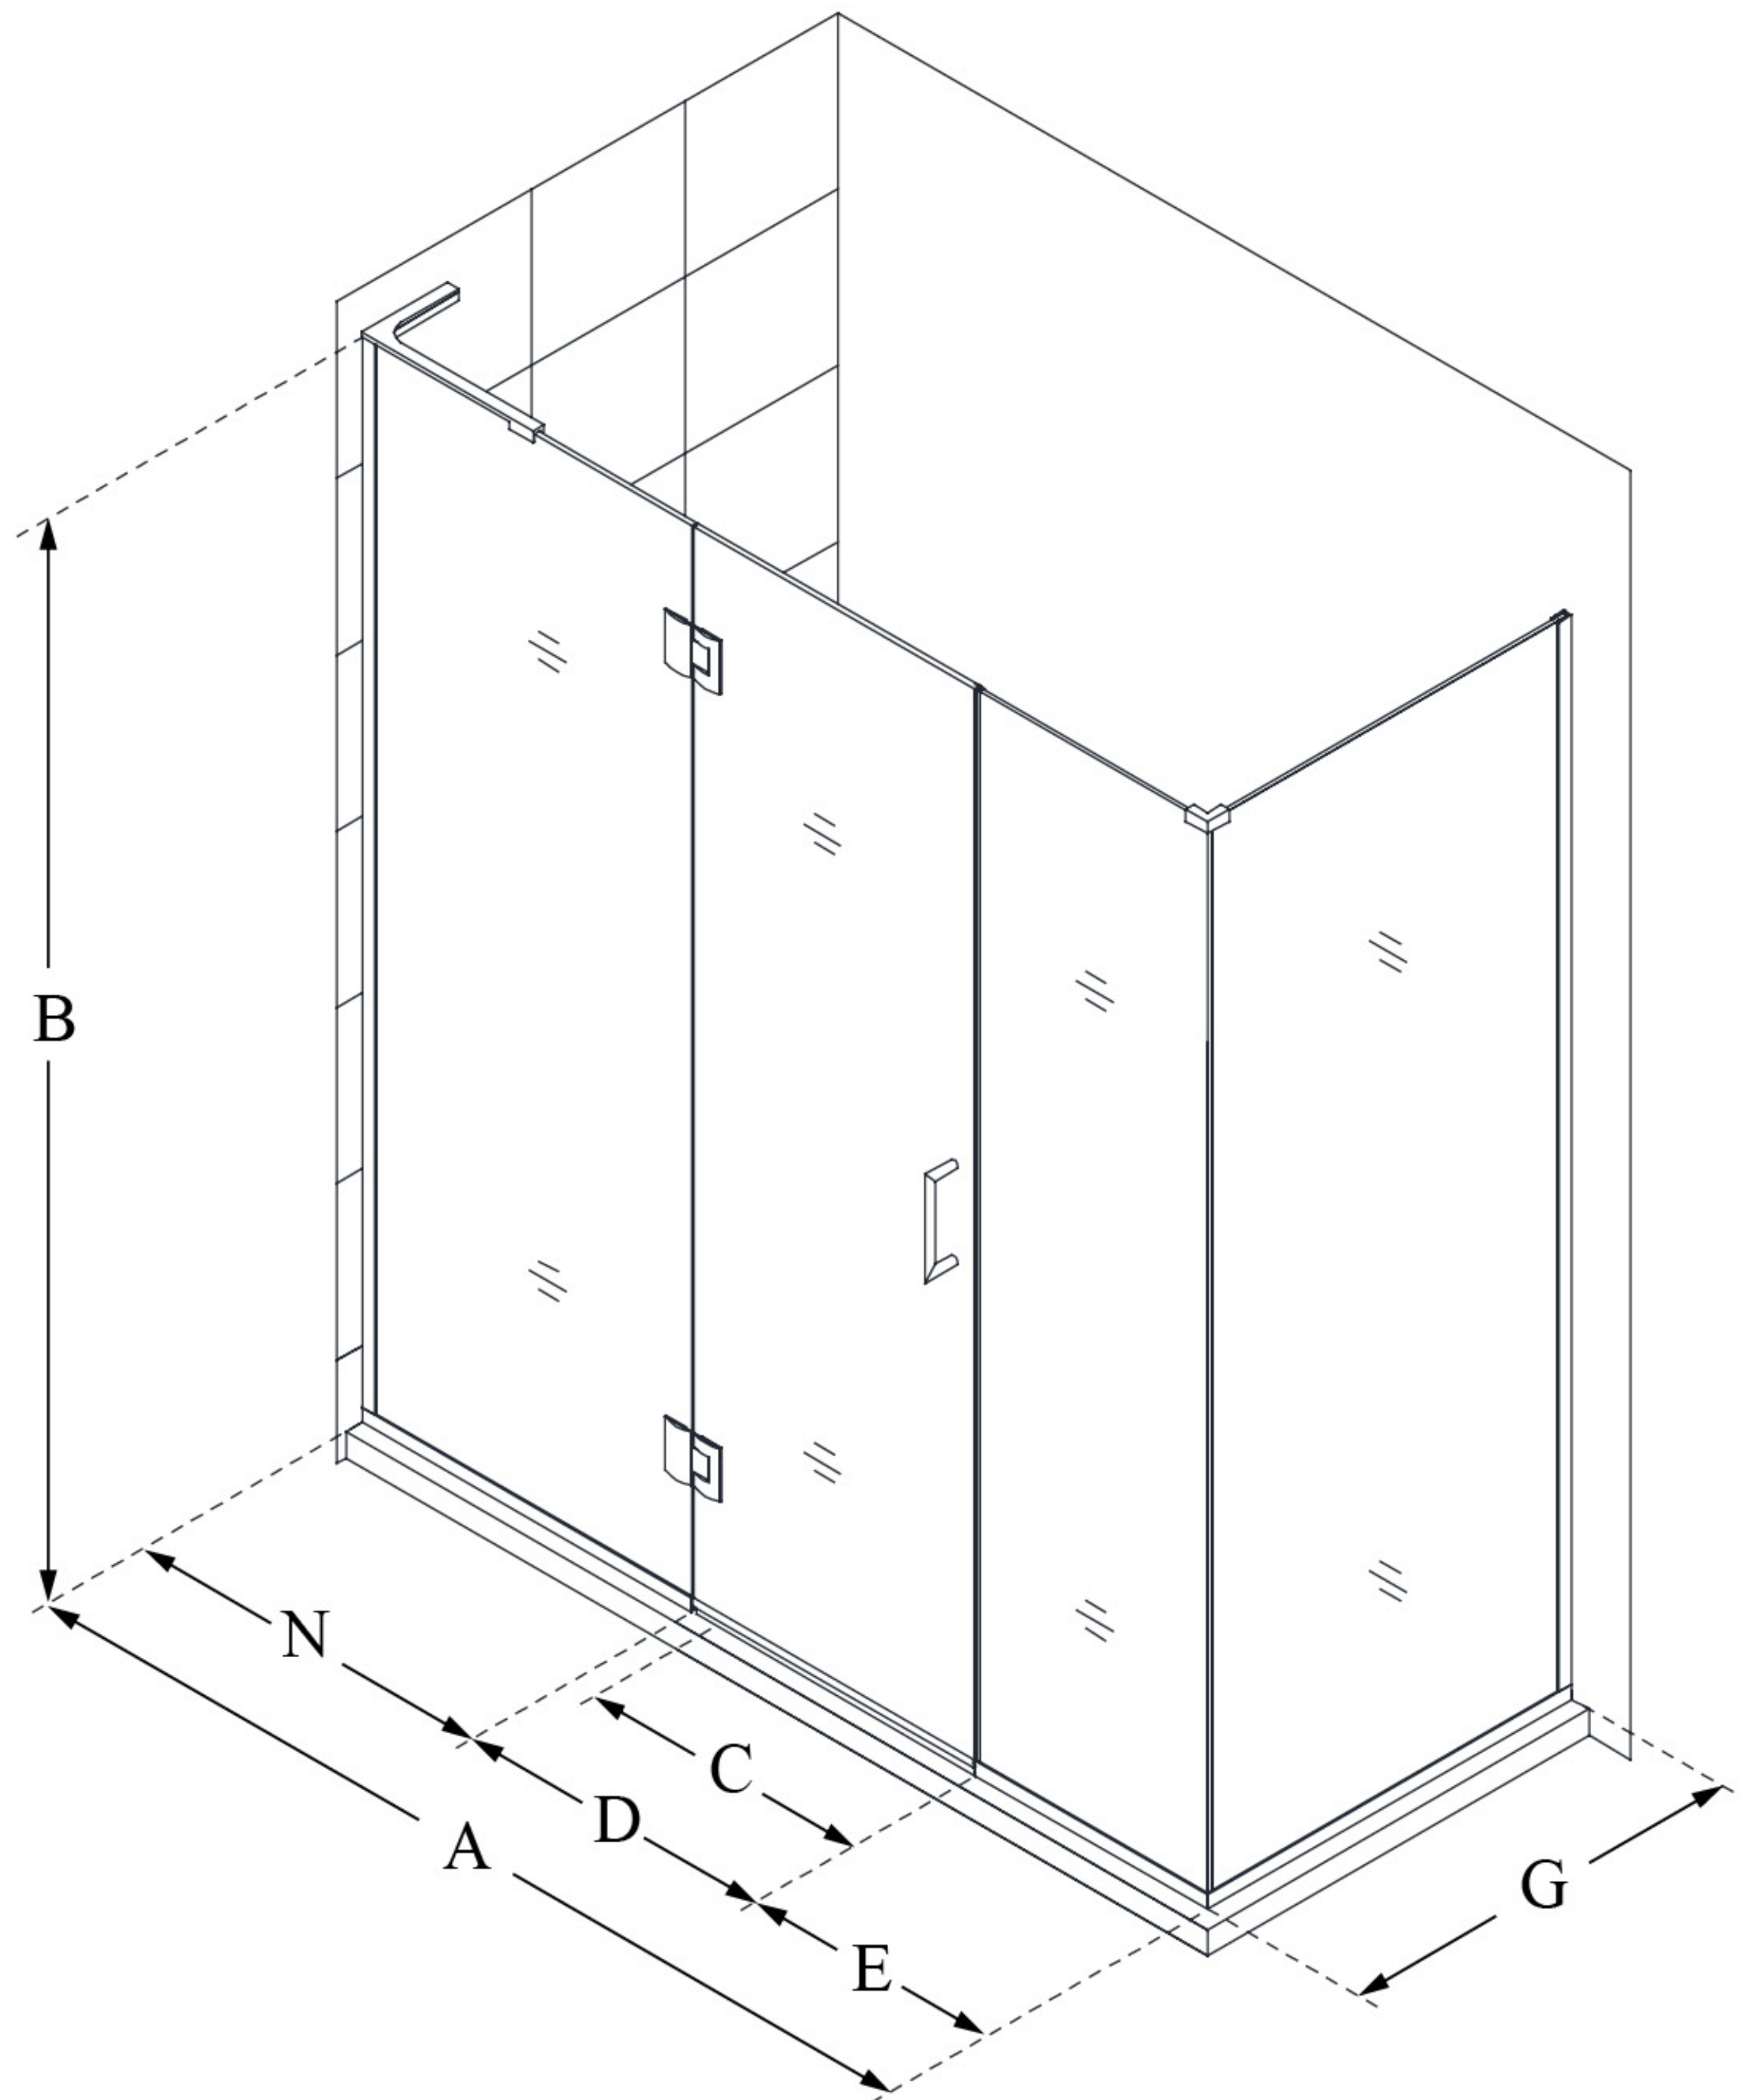

E32322534

UNIDOOR-X

DreamLine Unidoor-X 69 1/2" W
x 34 3/8" D x 72" H Frameless
Hinged Shower Enclosure, Clear
Glass

SWING DOOR

CONFIGURATION DIMENSIONS:

A: 69 1/2"

MODEL WIDTH

B: 72"

MODEL HEIGHT

C: 22"

ACCESS WIDTH

D: 23"

DOOR WIDTH

E: 22 1/2"

INLINE PANEL WIDTH

G: 34 3/8"

RETURN PANEL WIDTH

N: 24"

HINGE PANEL WIDTH

DreamLine reserves the right to update or modify the hardware or materials pictured without prior notice for the purpose of product improvement and customer satisfaction.