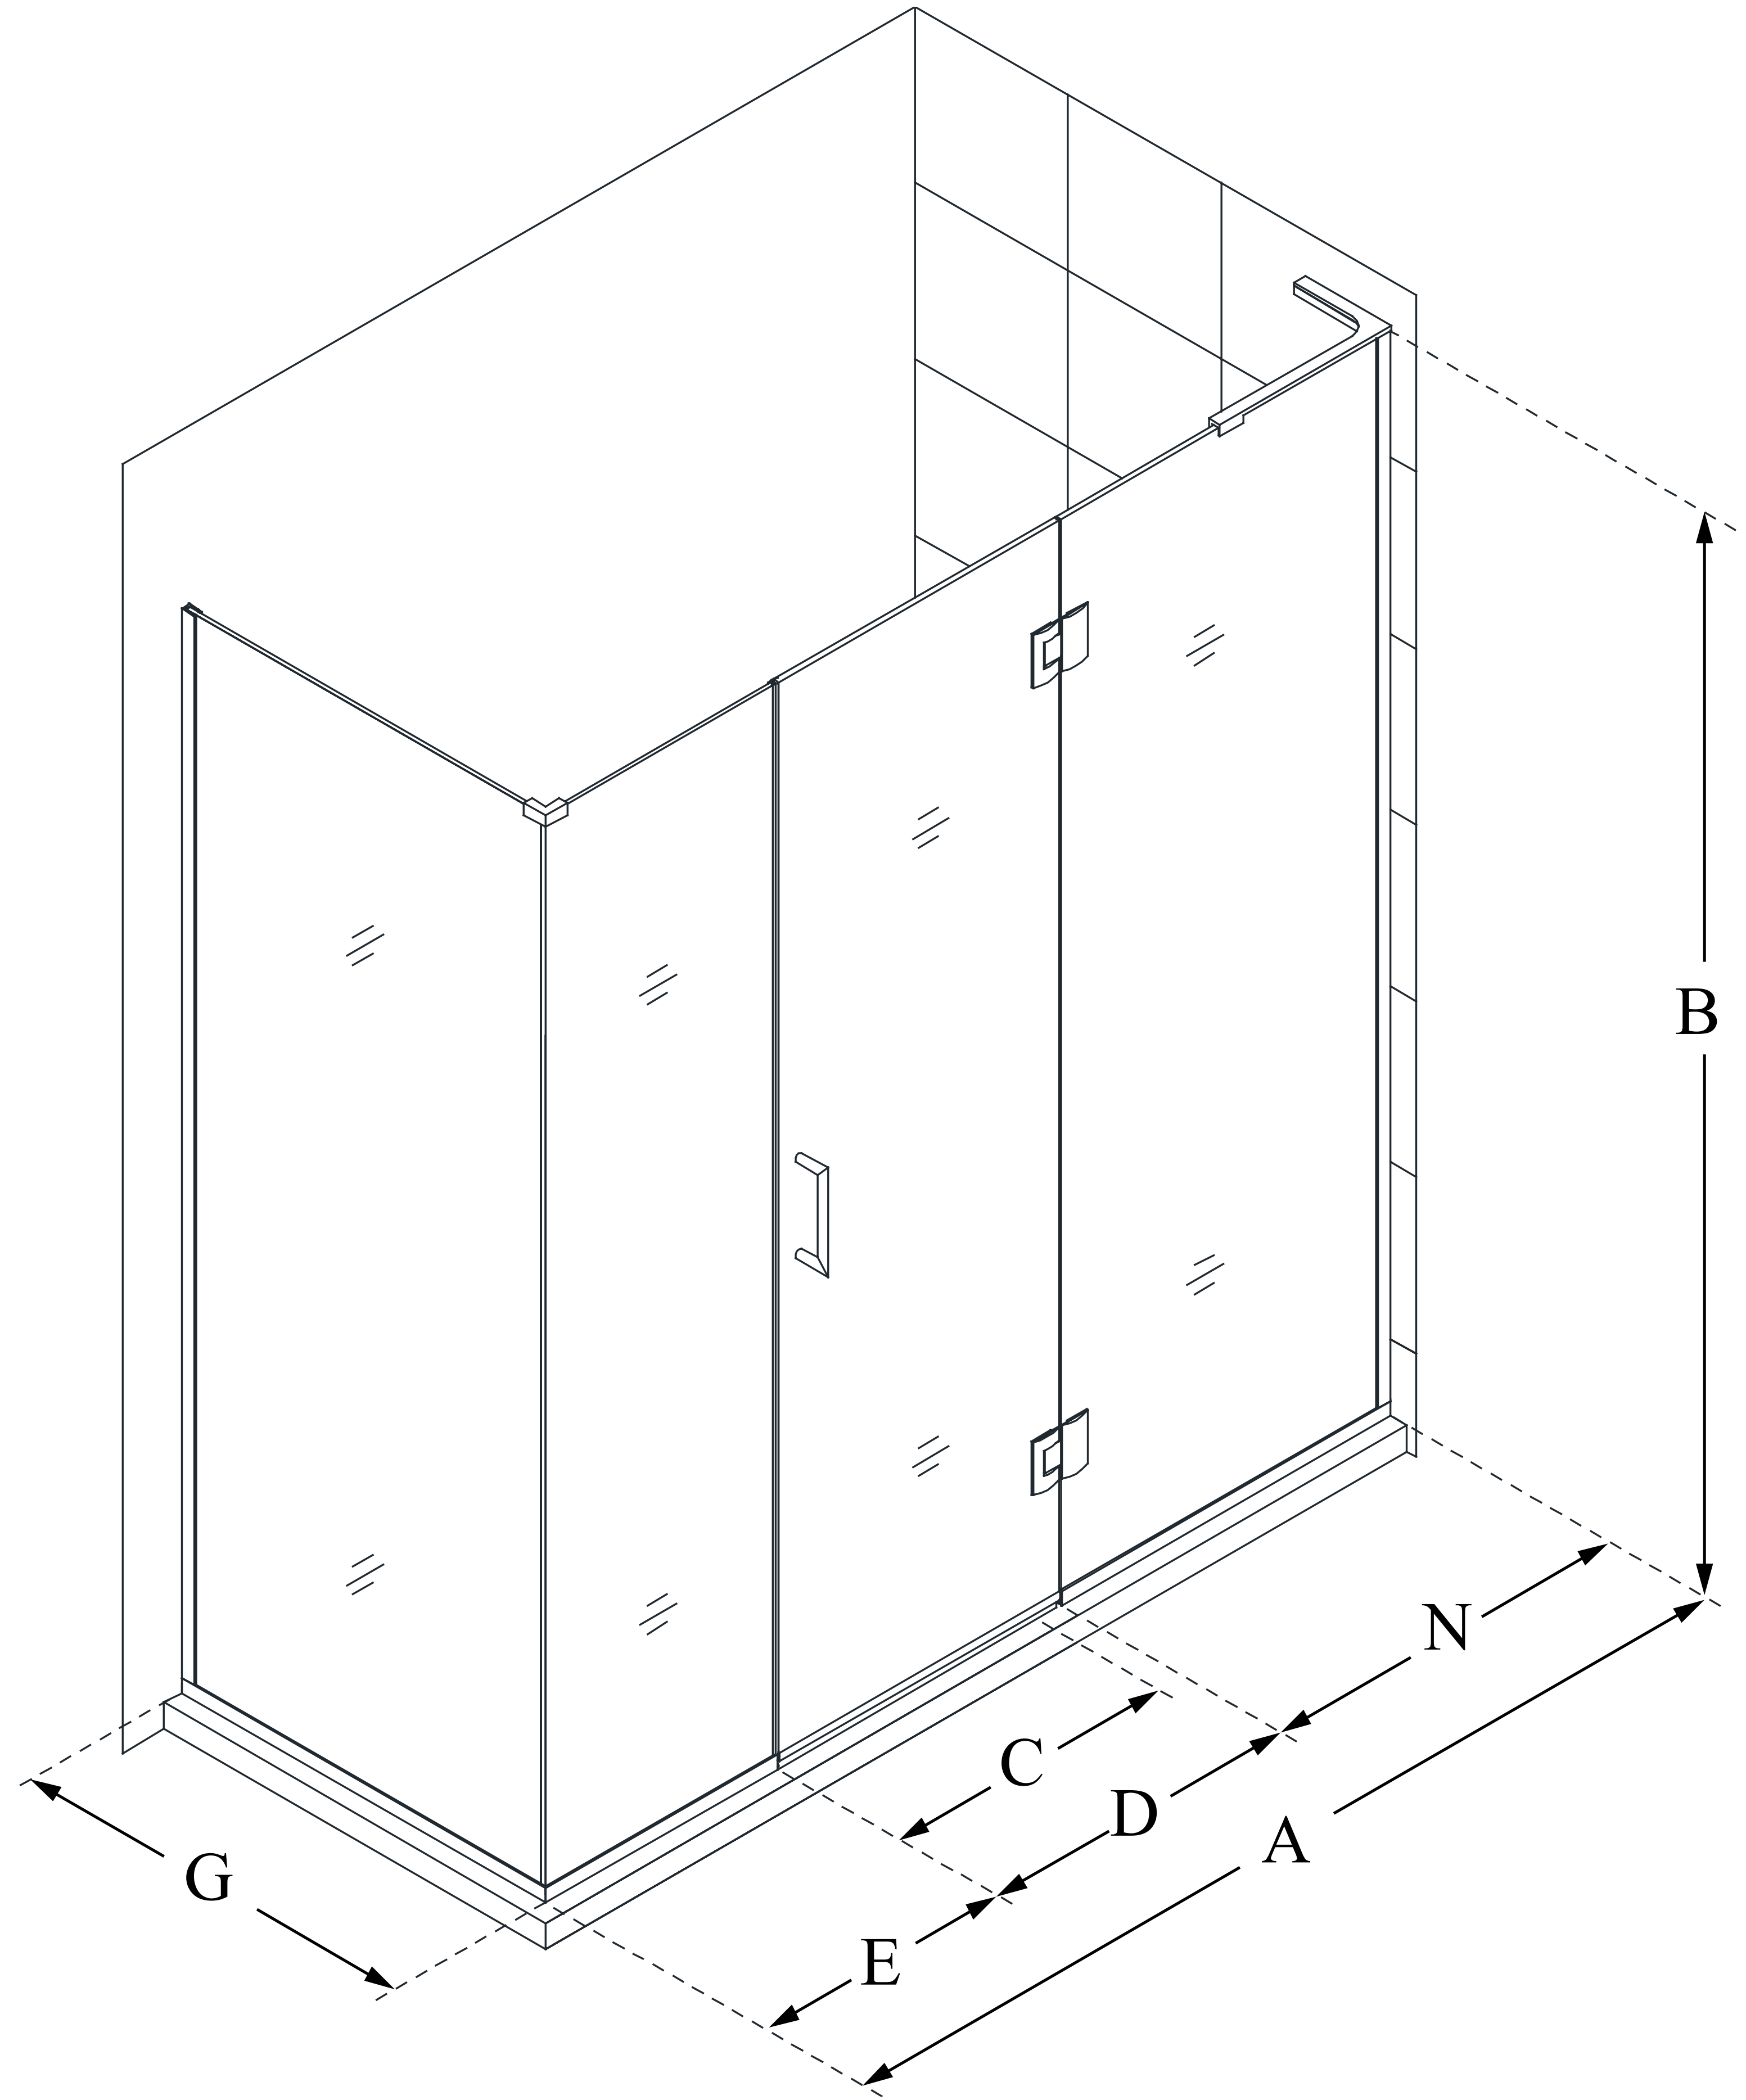

E3261430

UNIDOOR-X

DreamLine Unidoor-X 64" W x 30 3/8" D x 72" H Frameless Hinged Shower Enclosure, Clear Glass

SWING DOOR

CONFIGURATION DIMENSIONS:

A: 64"

MODEL WIDTH

B: 72"

MODEL HEIGHT

C: 25"

ACCESS WIDTH

D: 26"

DOOR WIDTH

E: 14"

INLINE PANEL WIDTH

G: 30 3/8"

RETURN PANEL WIDTH

N: 24"

HINGE PANEL WIDTH

DreamLine reserves the right to update or modify the hardware or materials pictured without prior notice for the purpose of product improvement and customer satisfaction.