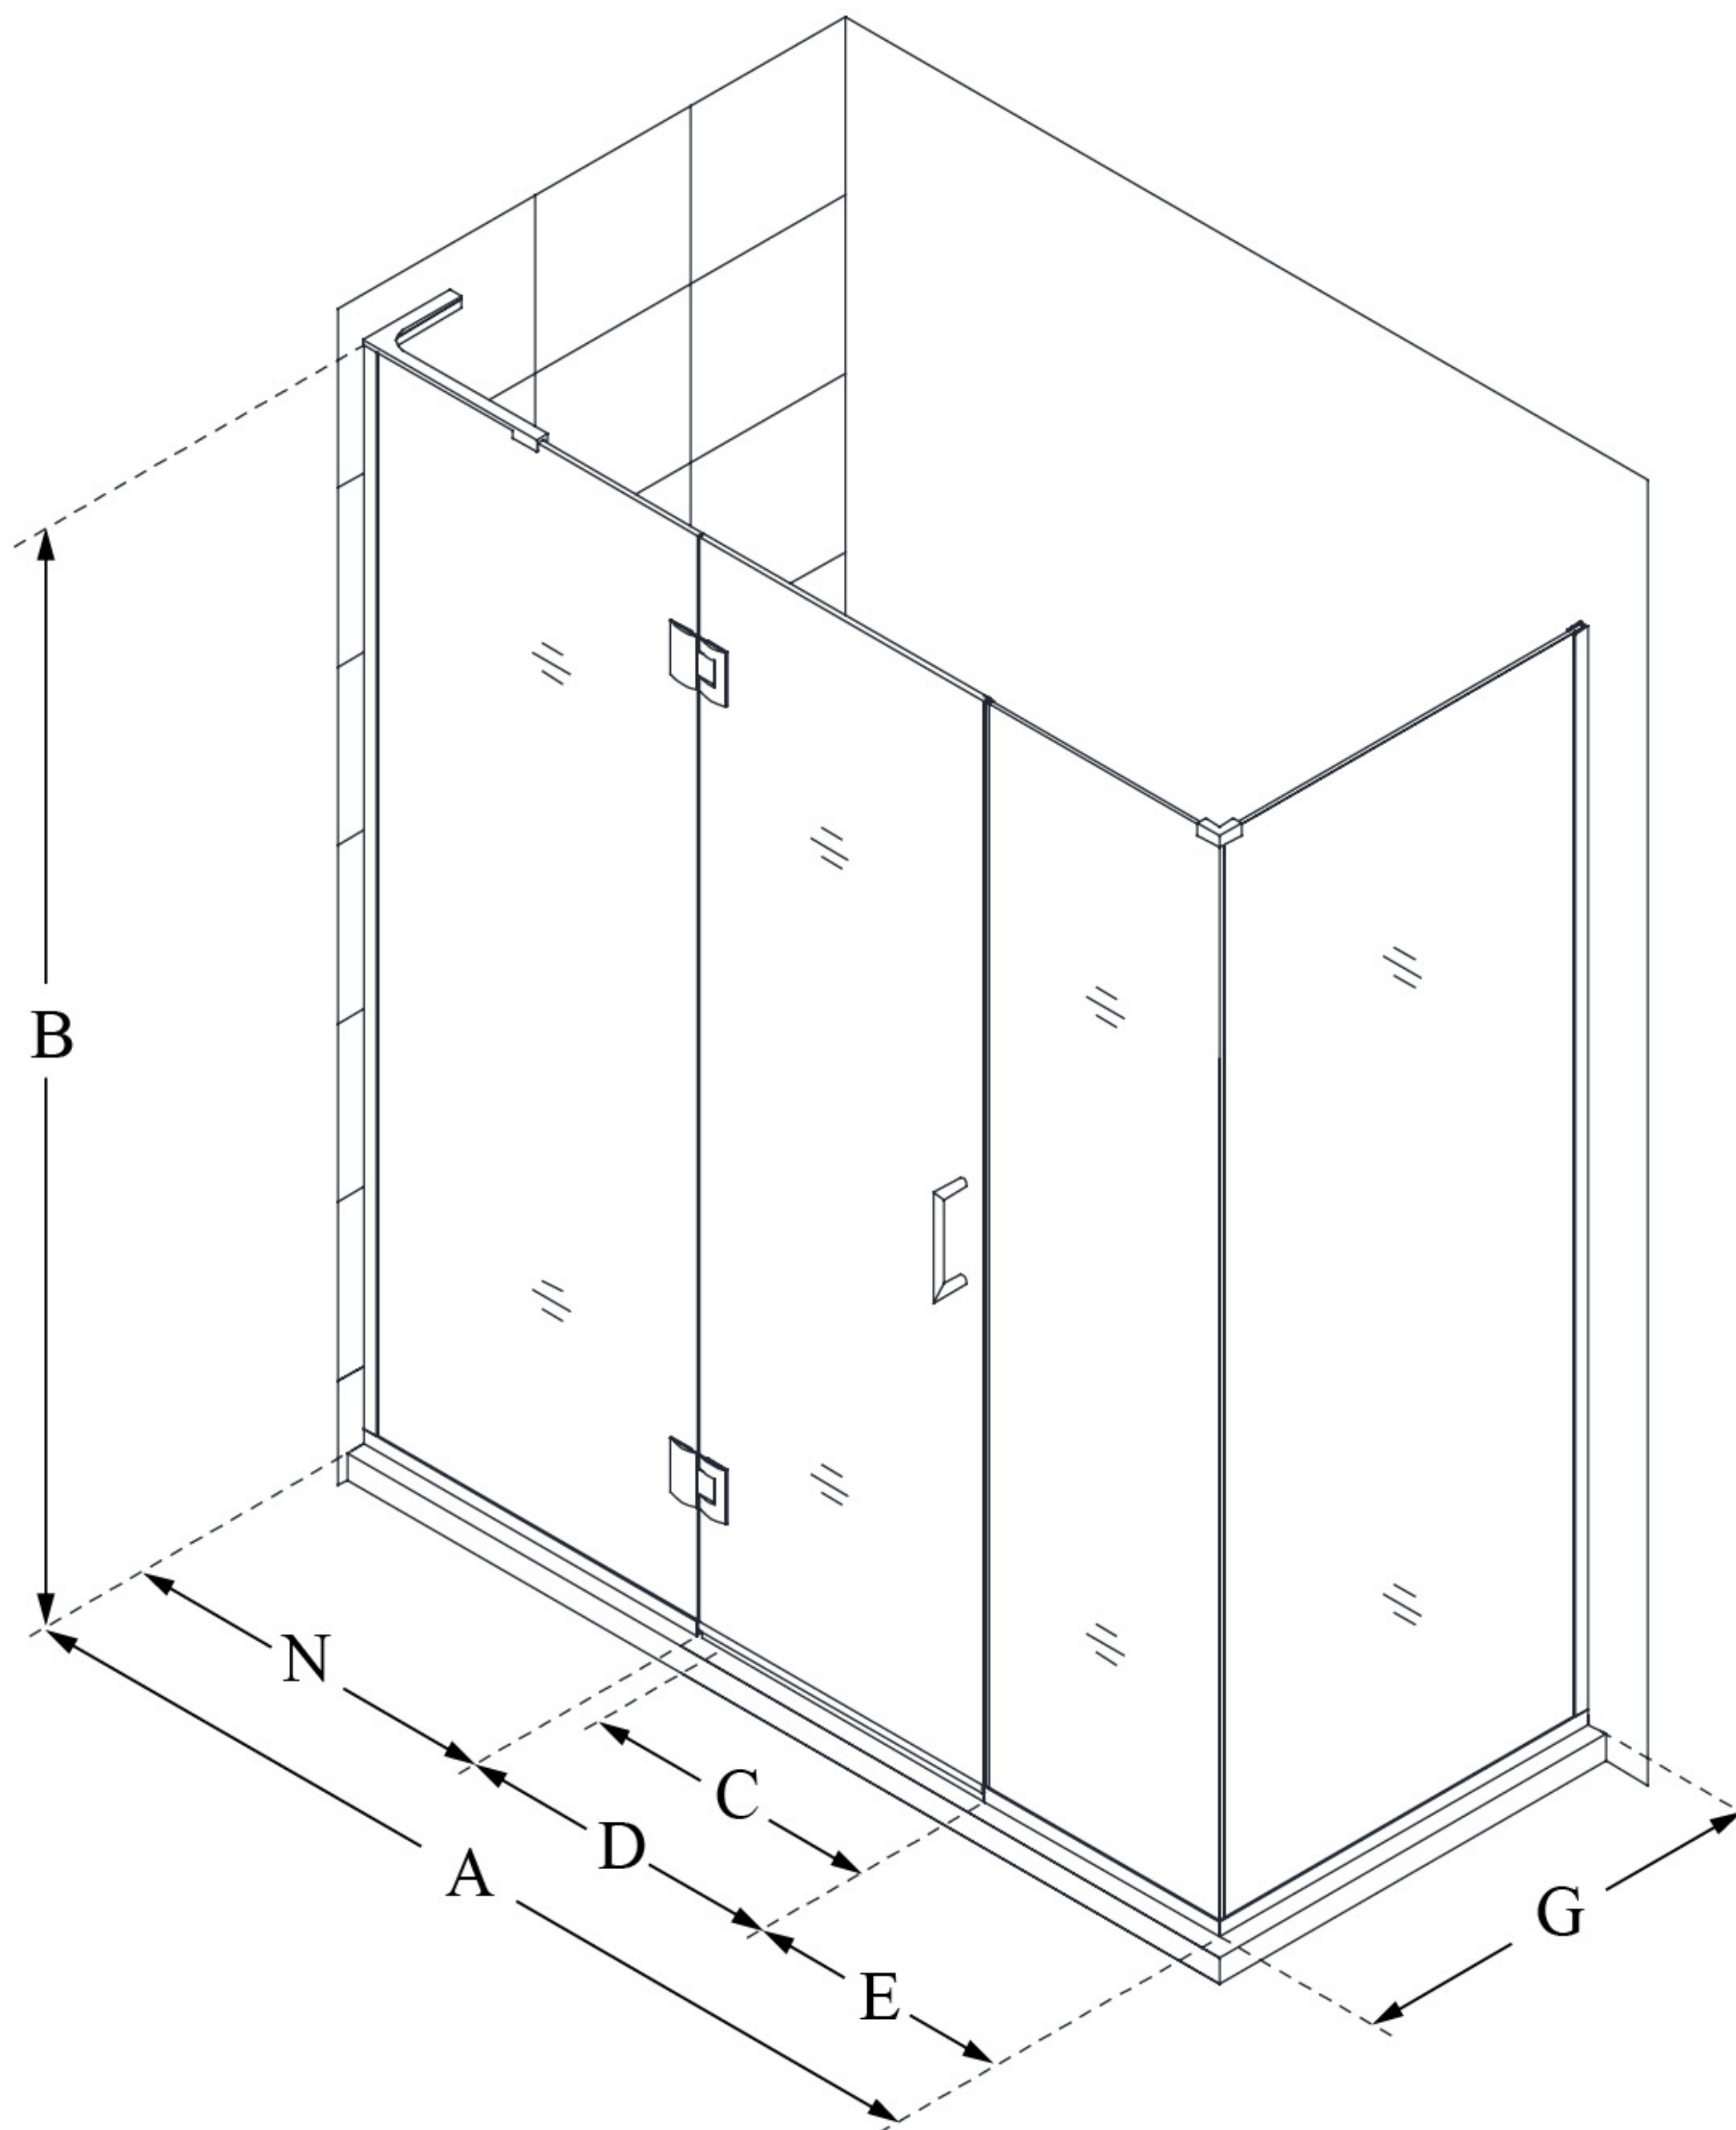

## UNIDOOR-X

DreamLine Unidoor-X 64 1/2" W  
x 34 3/8" D x 72" H Frameless  
Hinged Shower Enclosure, Clear  
Glass

**SWING DOOR**

### CONFIGURATION DIMENSIONS:

**A: 64 1/2"**

MODEL WIDTH

**B: 72"**

MODEL HEIGHT

**C: 25"**

ACCESS WIDTH

**D: 26"**

DOOR WIDTH

**E: 14 1/2"**

INLINE PANEL WIDTH

**G: 34 3/8"**

RETURN PANEL WIDTH

**N: 24"**

HINGE PANEL WIDTH

DreamLine reserves the right to update or modify the hardware or materials pictured without prior notice for the purpose of product improvement and customer satisfaction.