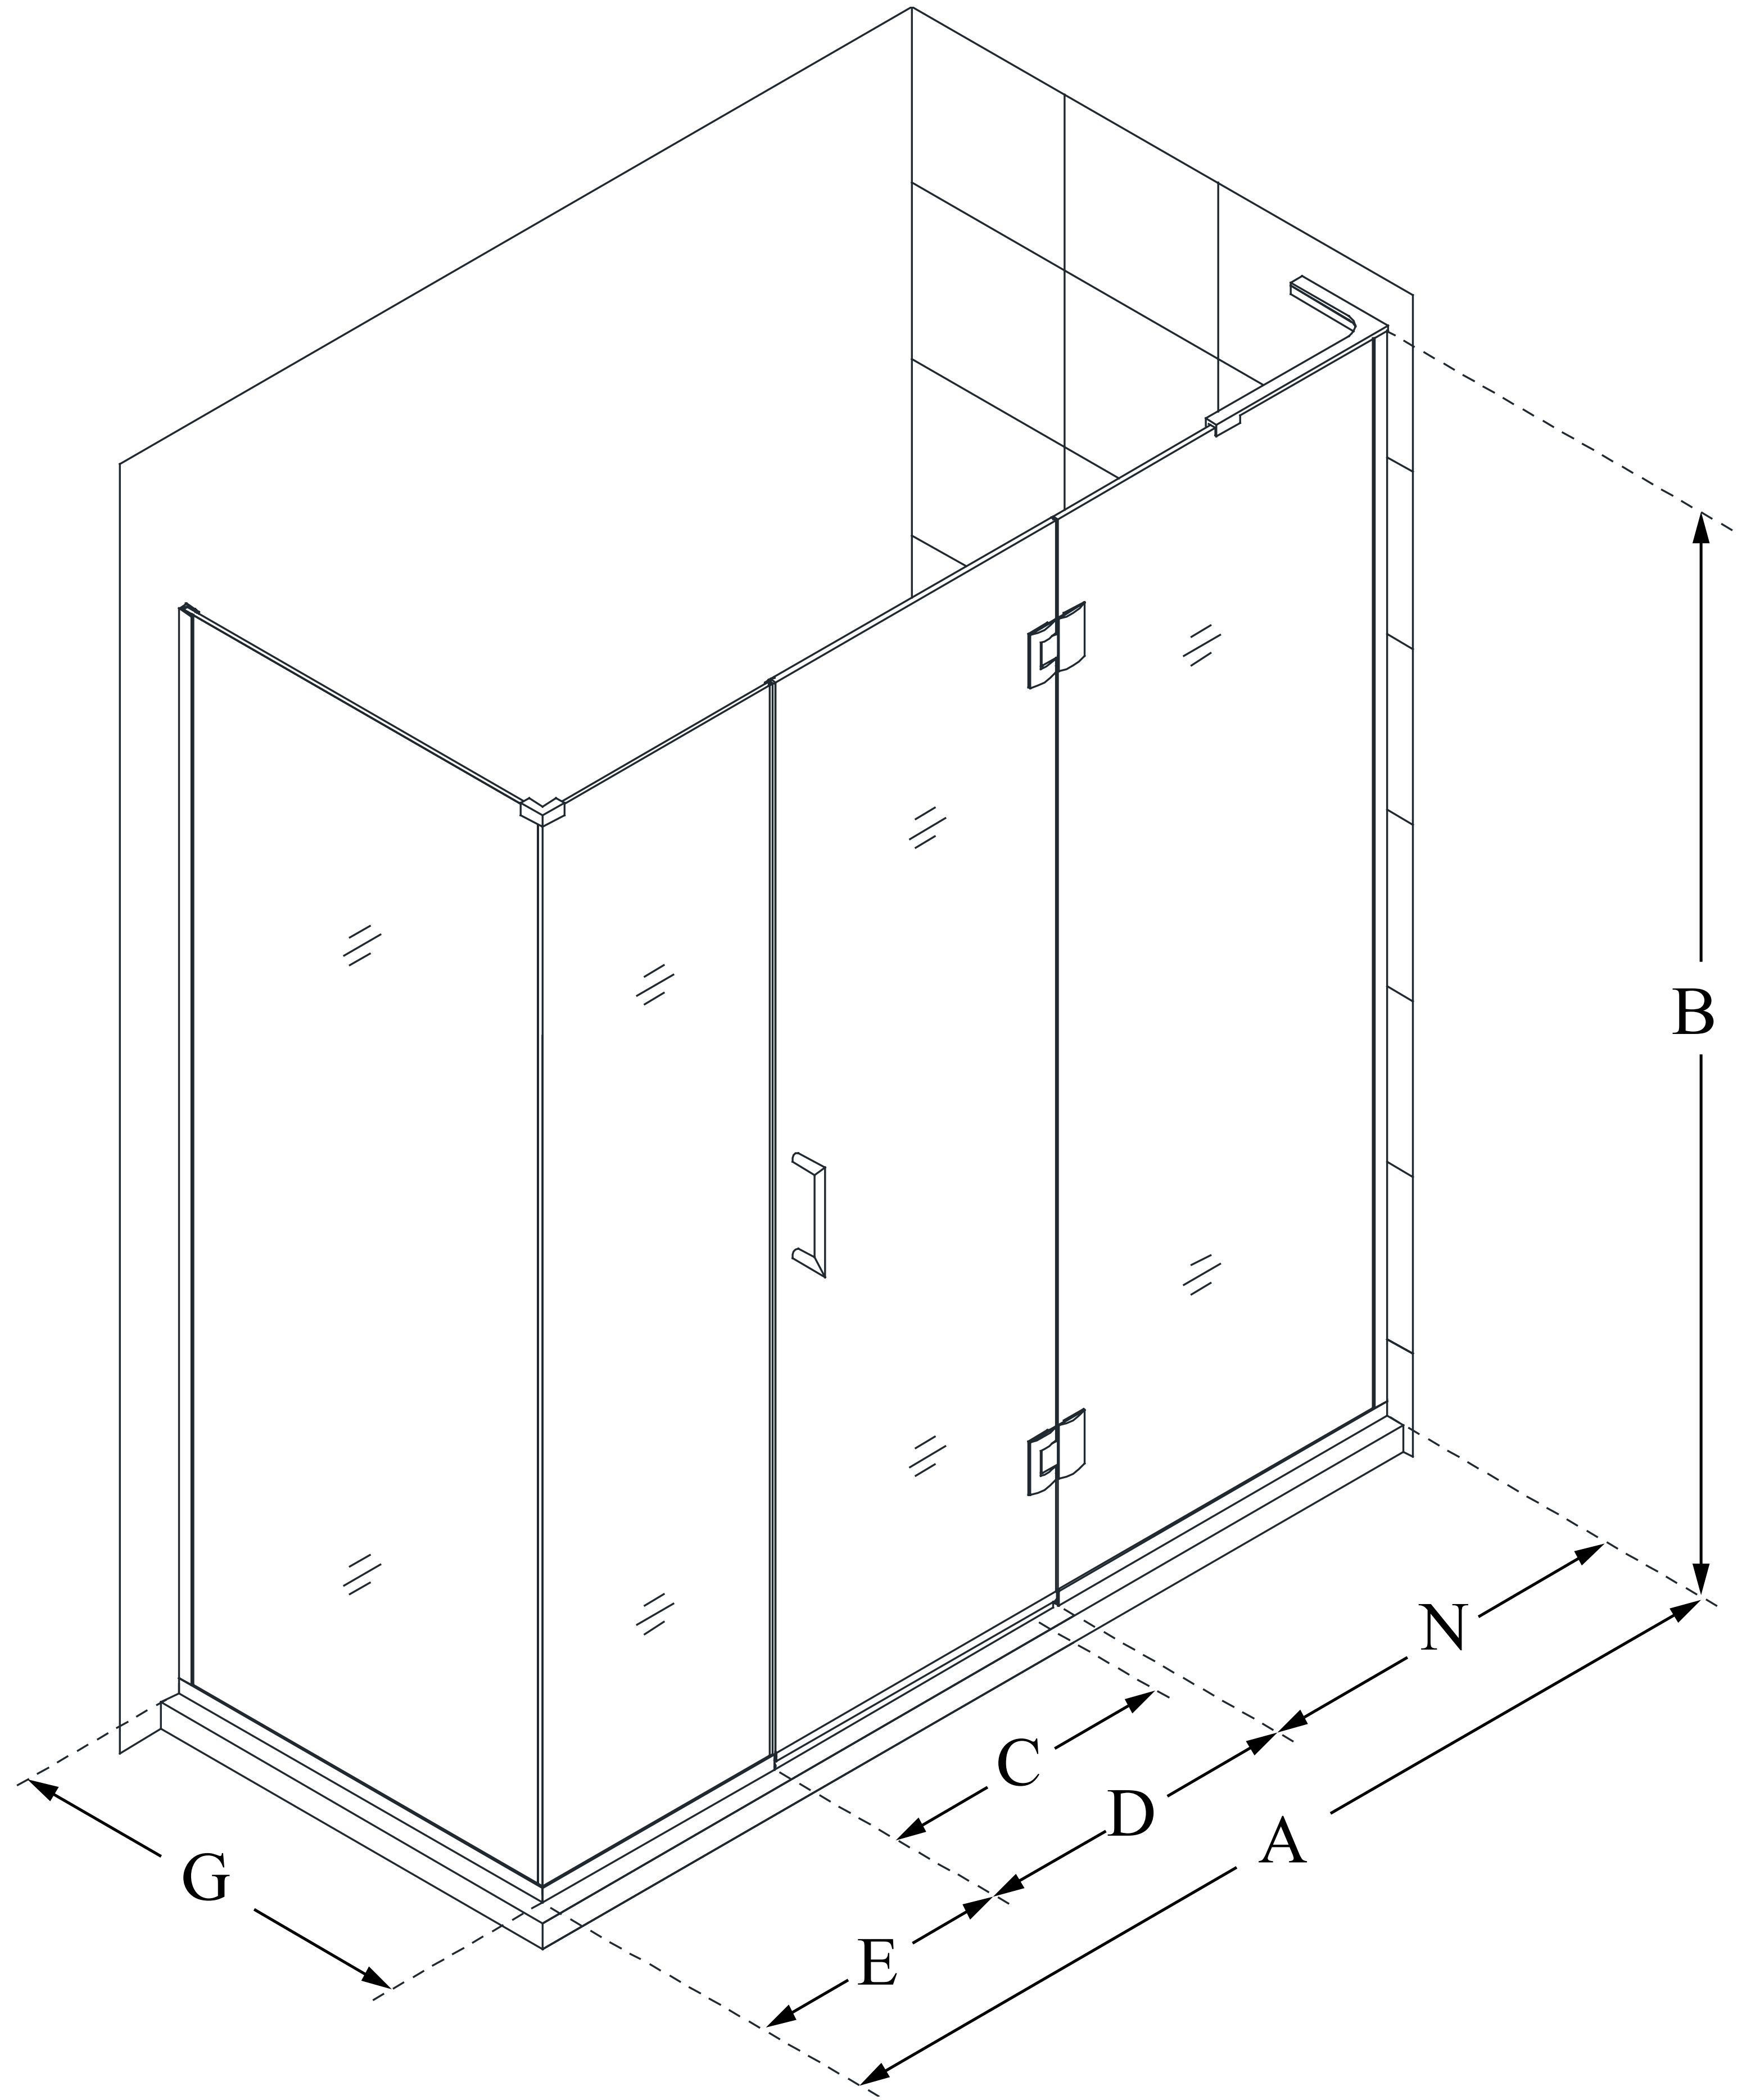

E3242230

UNIDOOR-X

DreamLine Unidoor-X 70" W x 30
3/8" D x 72" H Frameless Hinged
Shower Enclosure, Clear Glass

SWING DOOR

CONFIGURATION DIMENSIONS:

A: 70"
MODEL WIDTH

B: 72"
MODEL HEIGHT

C: 23"
ACCESS WIDTH

D: 24"
DOOR WIDTH

E: 22"
INLINE PANEL WIDTH

G: 30 3/8"
RETURN PANEL WIDTH

N: 24"
HINGE PANEL WIDTH

DreamLine reserves the right to update or modify the hardware or materials pictured without prior notice for the purpose of product improvement and customer satisfaction.