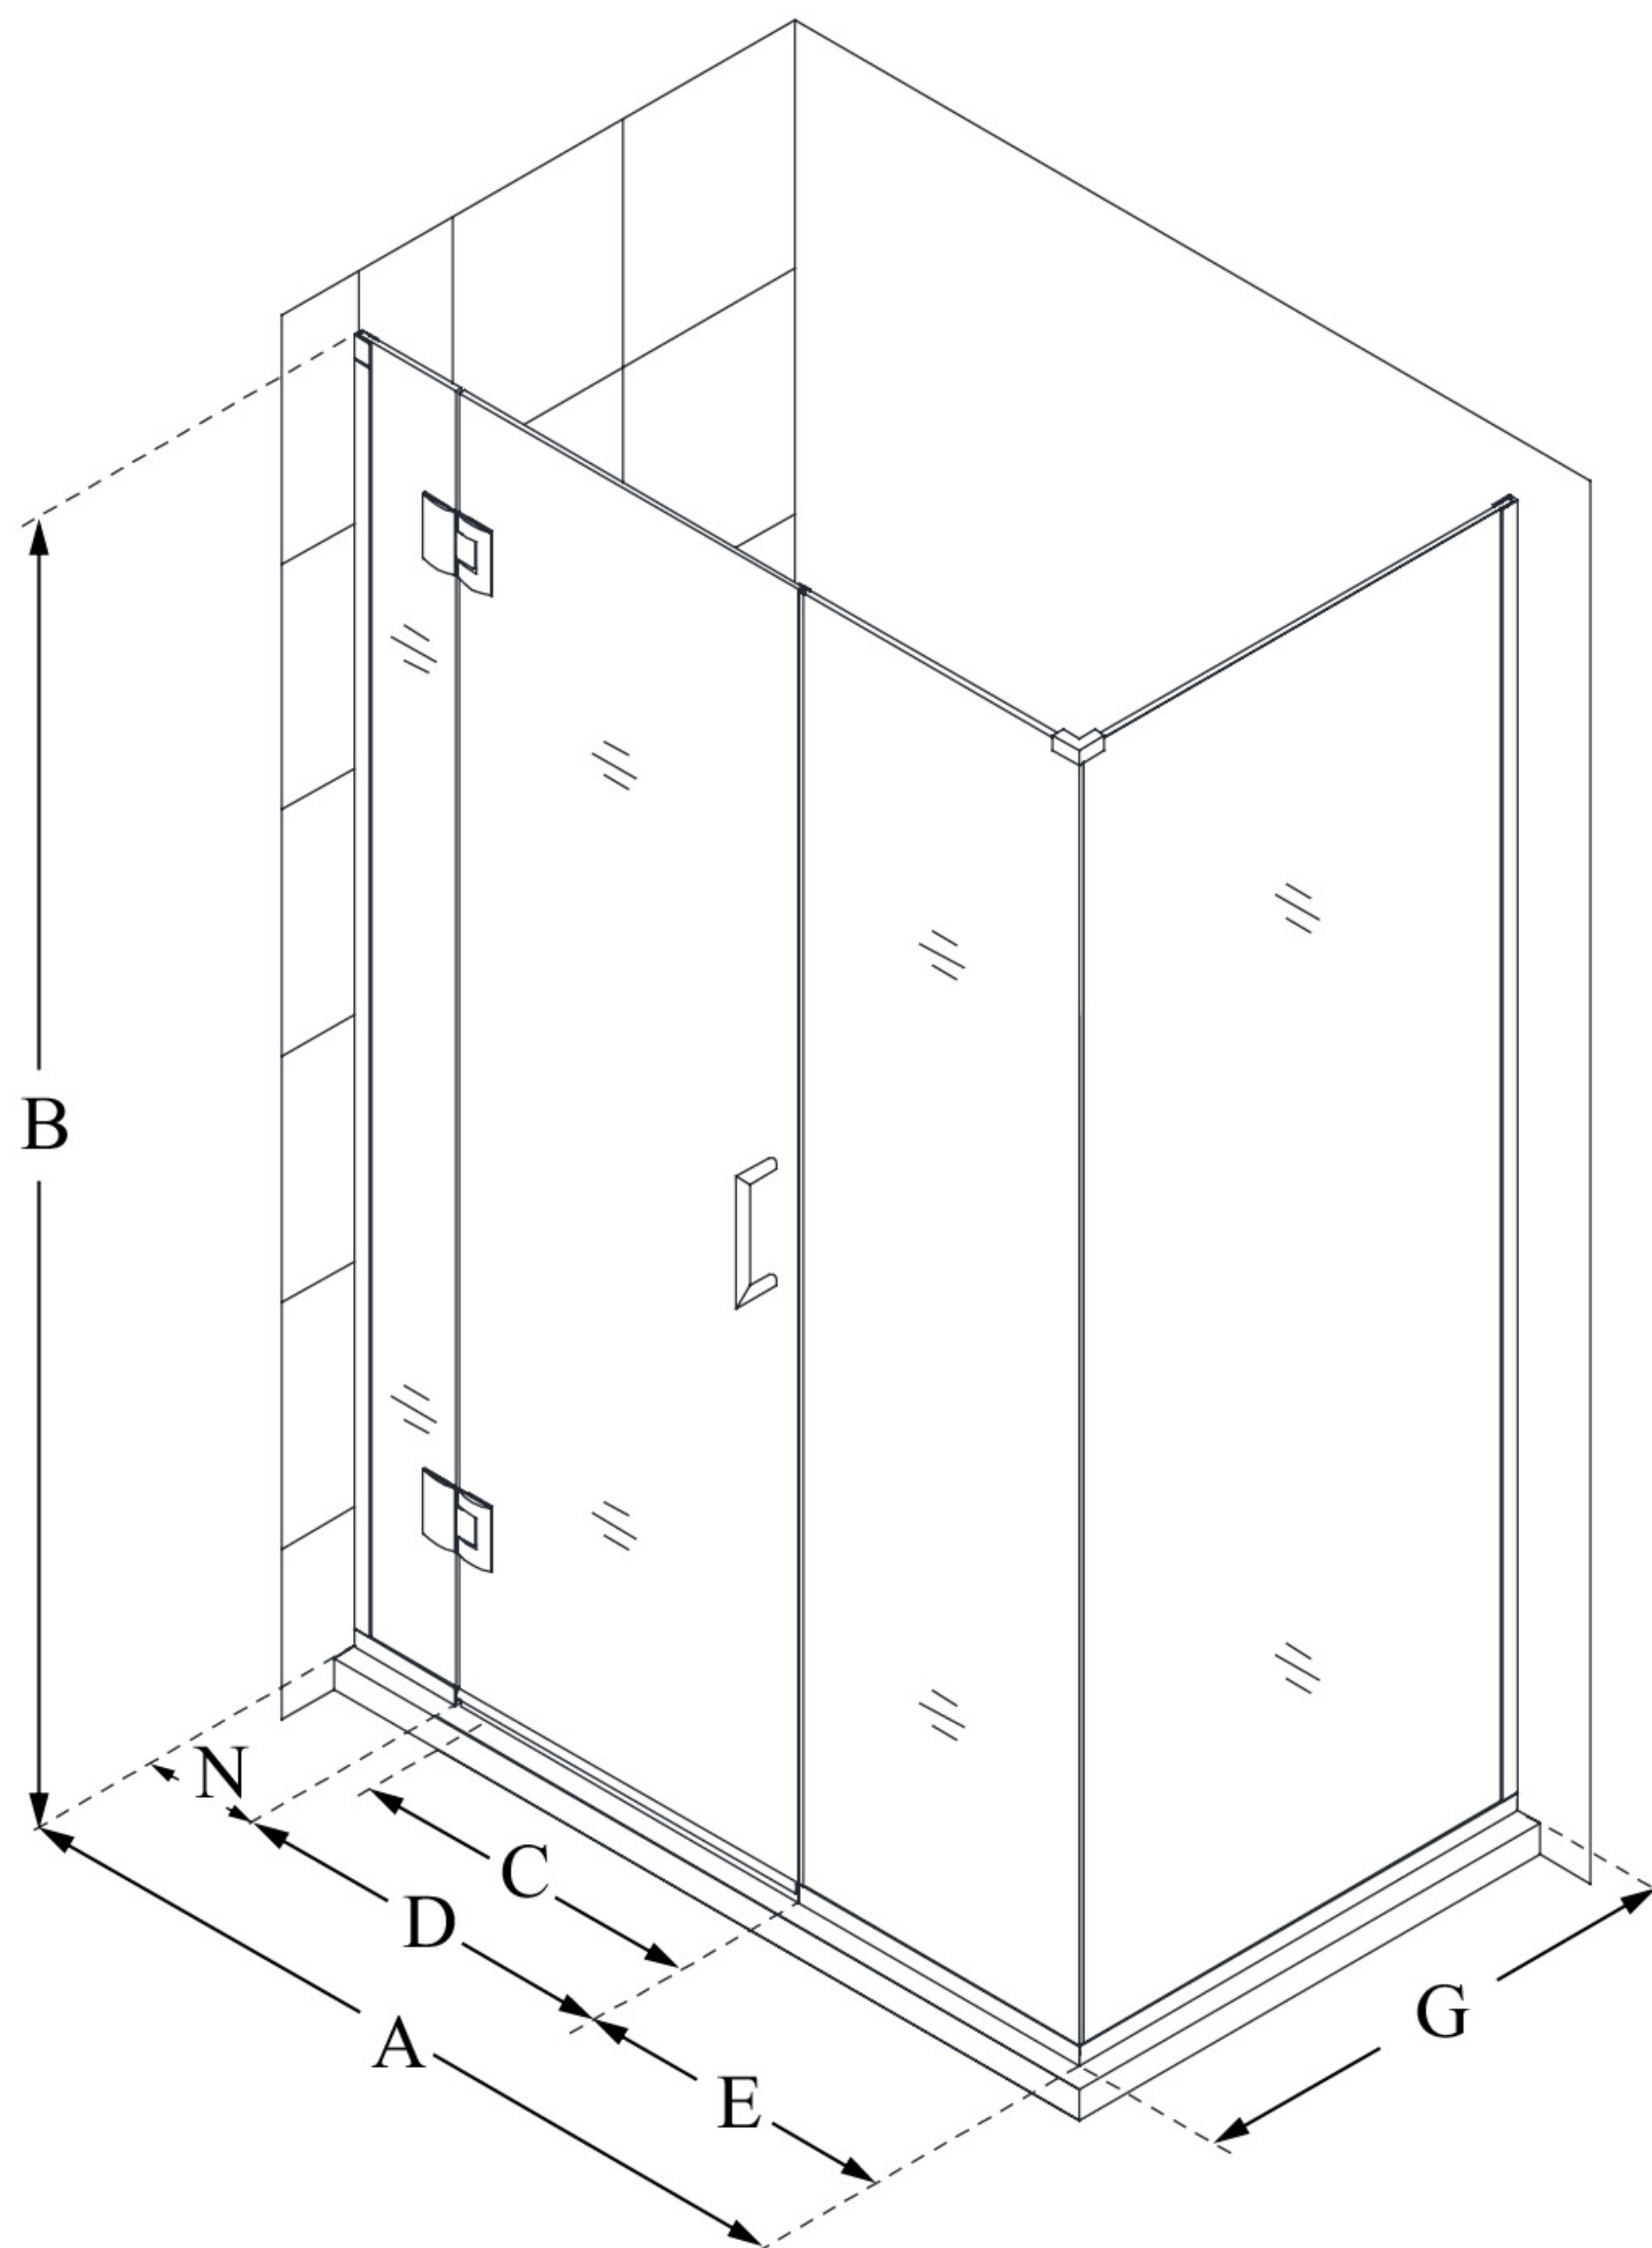

## UNIDOOR-X

DreamLine Unidoor-X 51 1/2" W  
x 34 3/8" D x 72" H Frameless  
Hinged Shower Enclosure, Clear  
Glass

**SWING DOOR**

### CONFIGURATION DIMENSIONS:

**A: 51 1/2"**

MODEL WIDTH

**B: 72"**

MODEL HEIGHT

**C: 22"**

ACCESS WIDTH

**D: 23"**

DOOR WIDTH

**E: 22 1/2"**

INLINE PANEL WIDTH

**G: 34 3/8"**

RETURN PANEL WIDTH

**N: 6"**

HINGE PANEL WIDTH

DreamLine reserves the right to update or modify the hardware or materials pictured without prior notice for the purpose of product improvement and customer satisfaction.