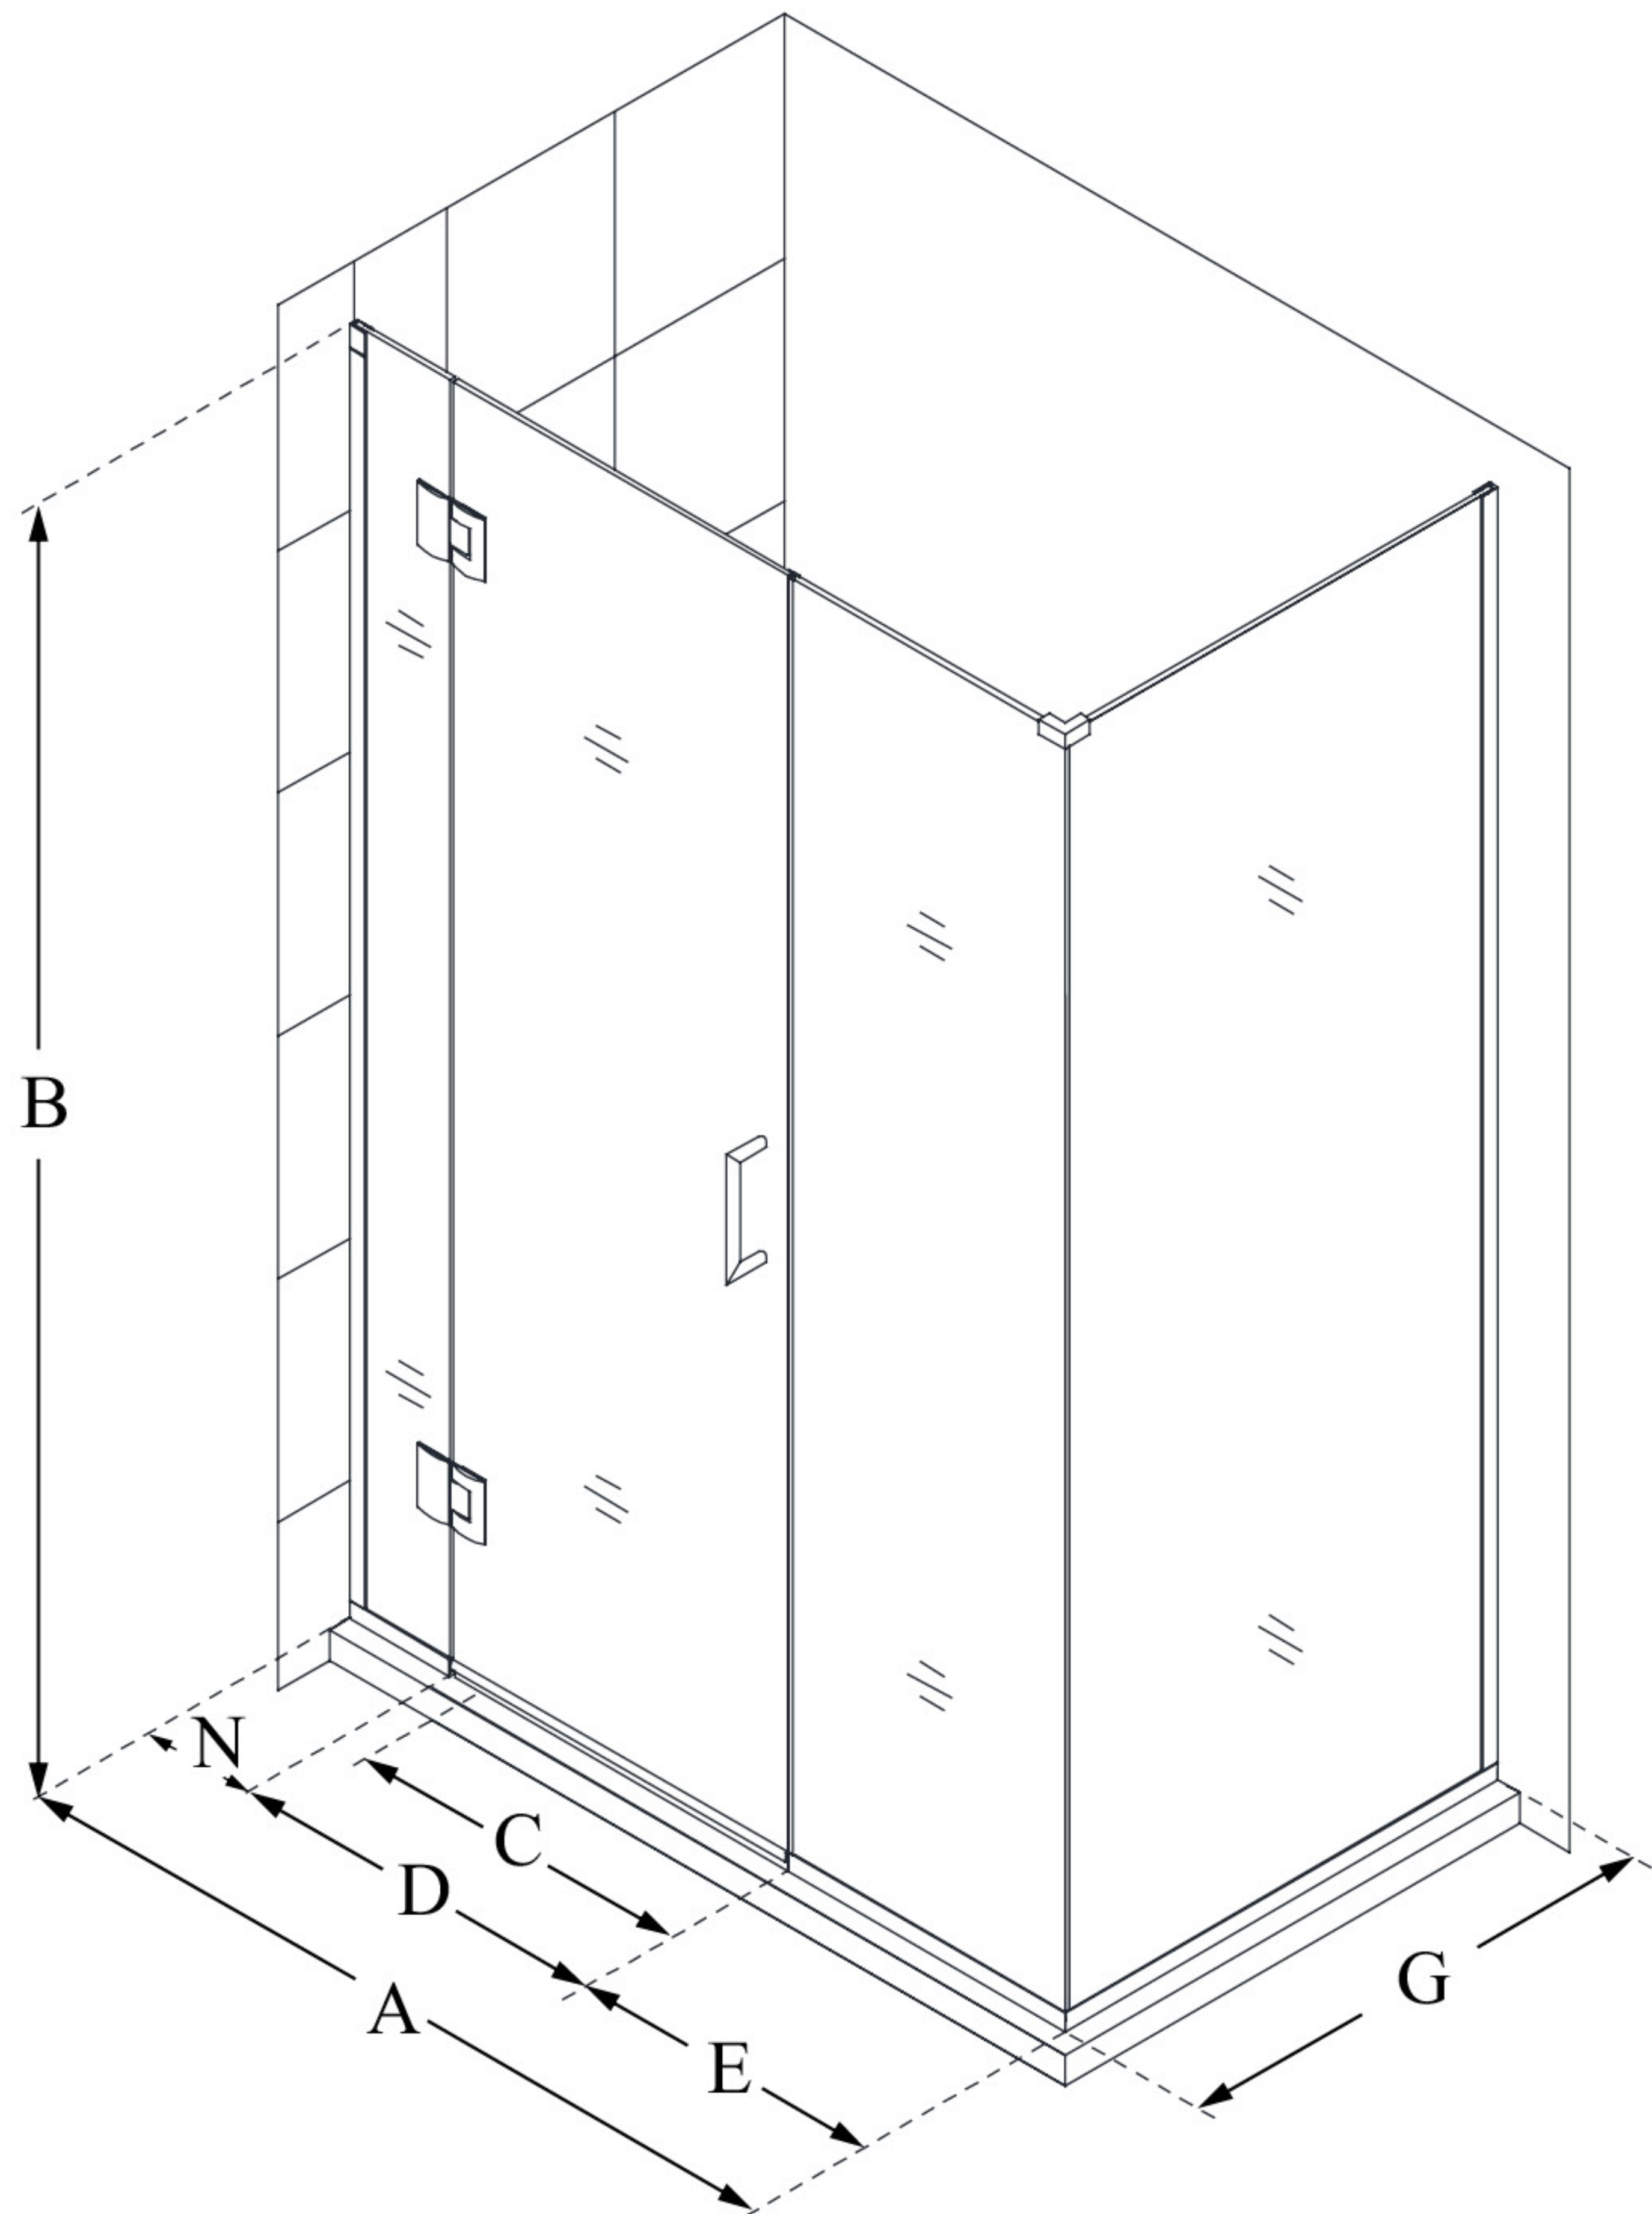

## UNIDOOR-X

DreamLine Unidoor-X 39 1/2" W  
x 34 3/8" D x 72" H Frameless  
Hinged Shower Enclosure, Clear  
Glass

**SWING DOOR**

### CONFIGURATION DIMENSIONS:

**A: 39 1/2"**

MODEL WIDTH

**B: 72"**

MODEL HEIGHT

**C: 26"**

ACCESS WIDTH

**D: 27"**

DOOR WIDTH

**E: 6 1/2"**

INLINE PANEL WIDTH

**G: 34 3/8"**

RETURN PANEL WIDTH

**N: 6"**

HINGE PANEL WIDTH

DreamLine reserves the right to update or modify the hardware or materials pictured without prior notice for the purpose of product improvement and customer satisfaction.