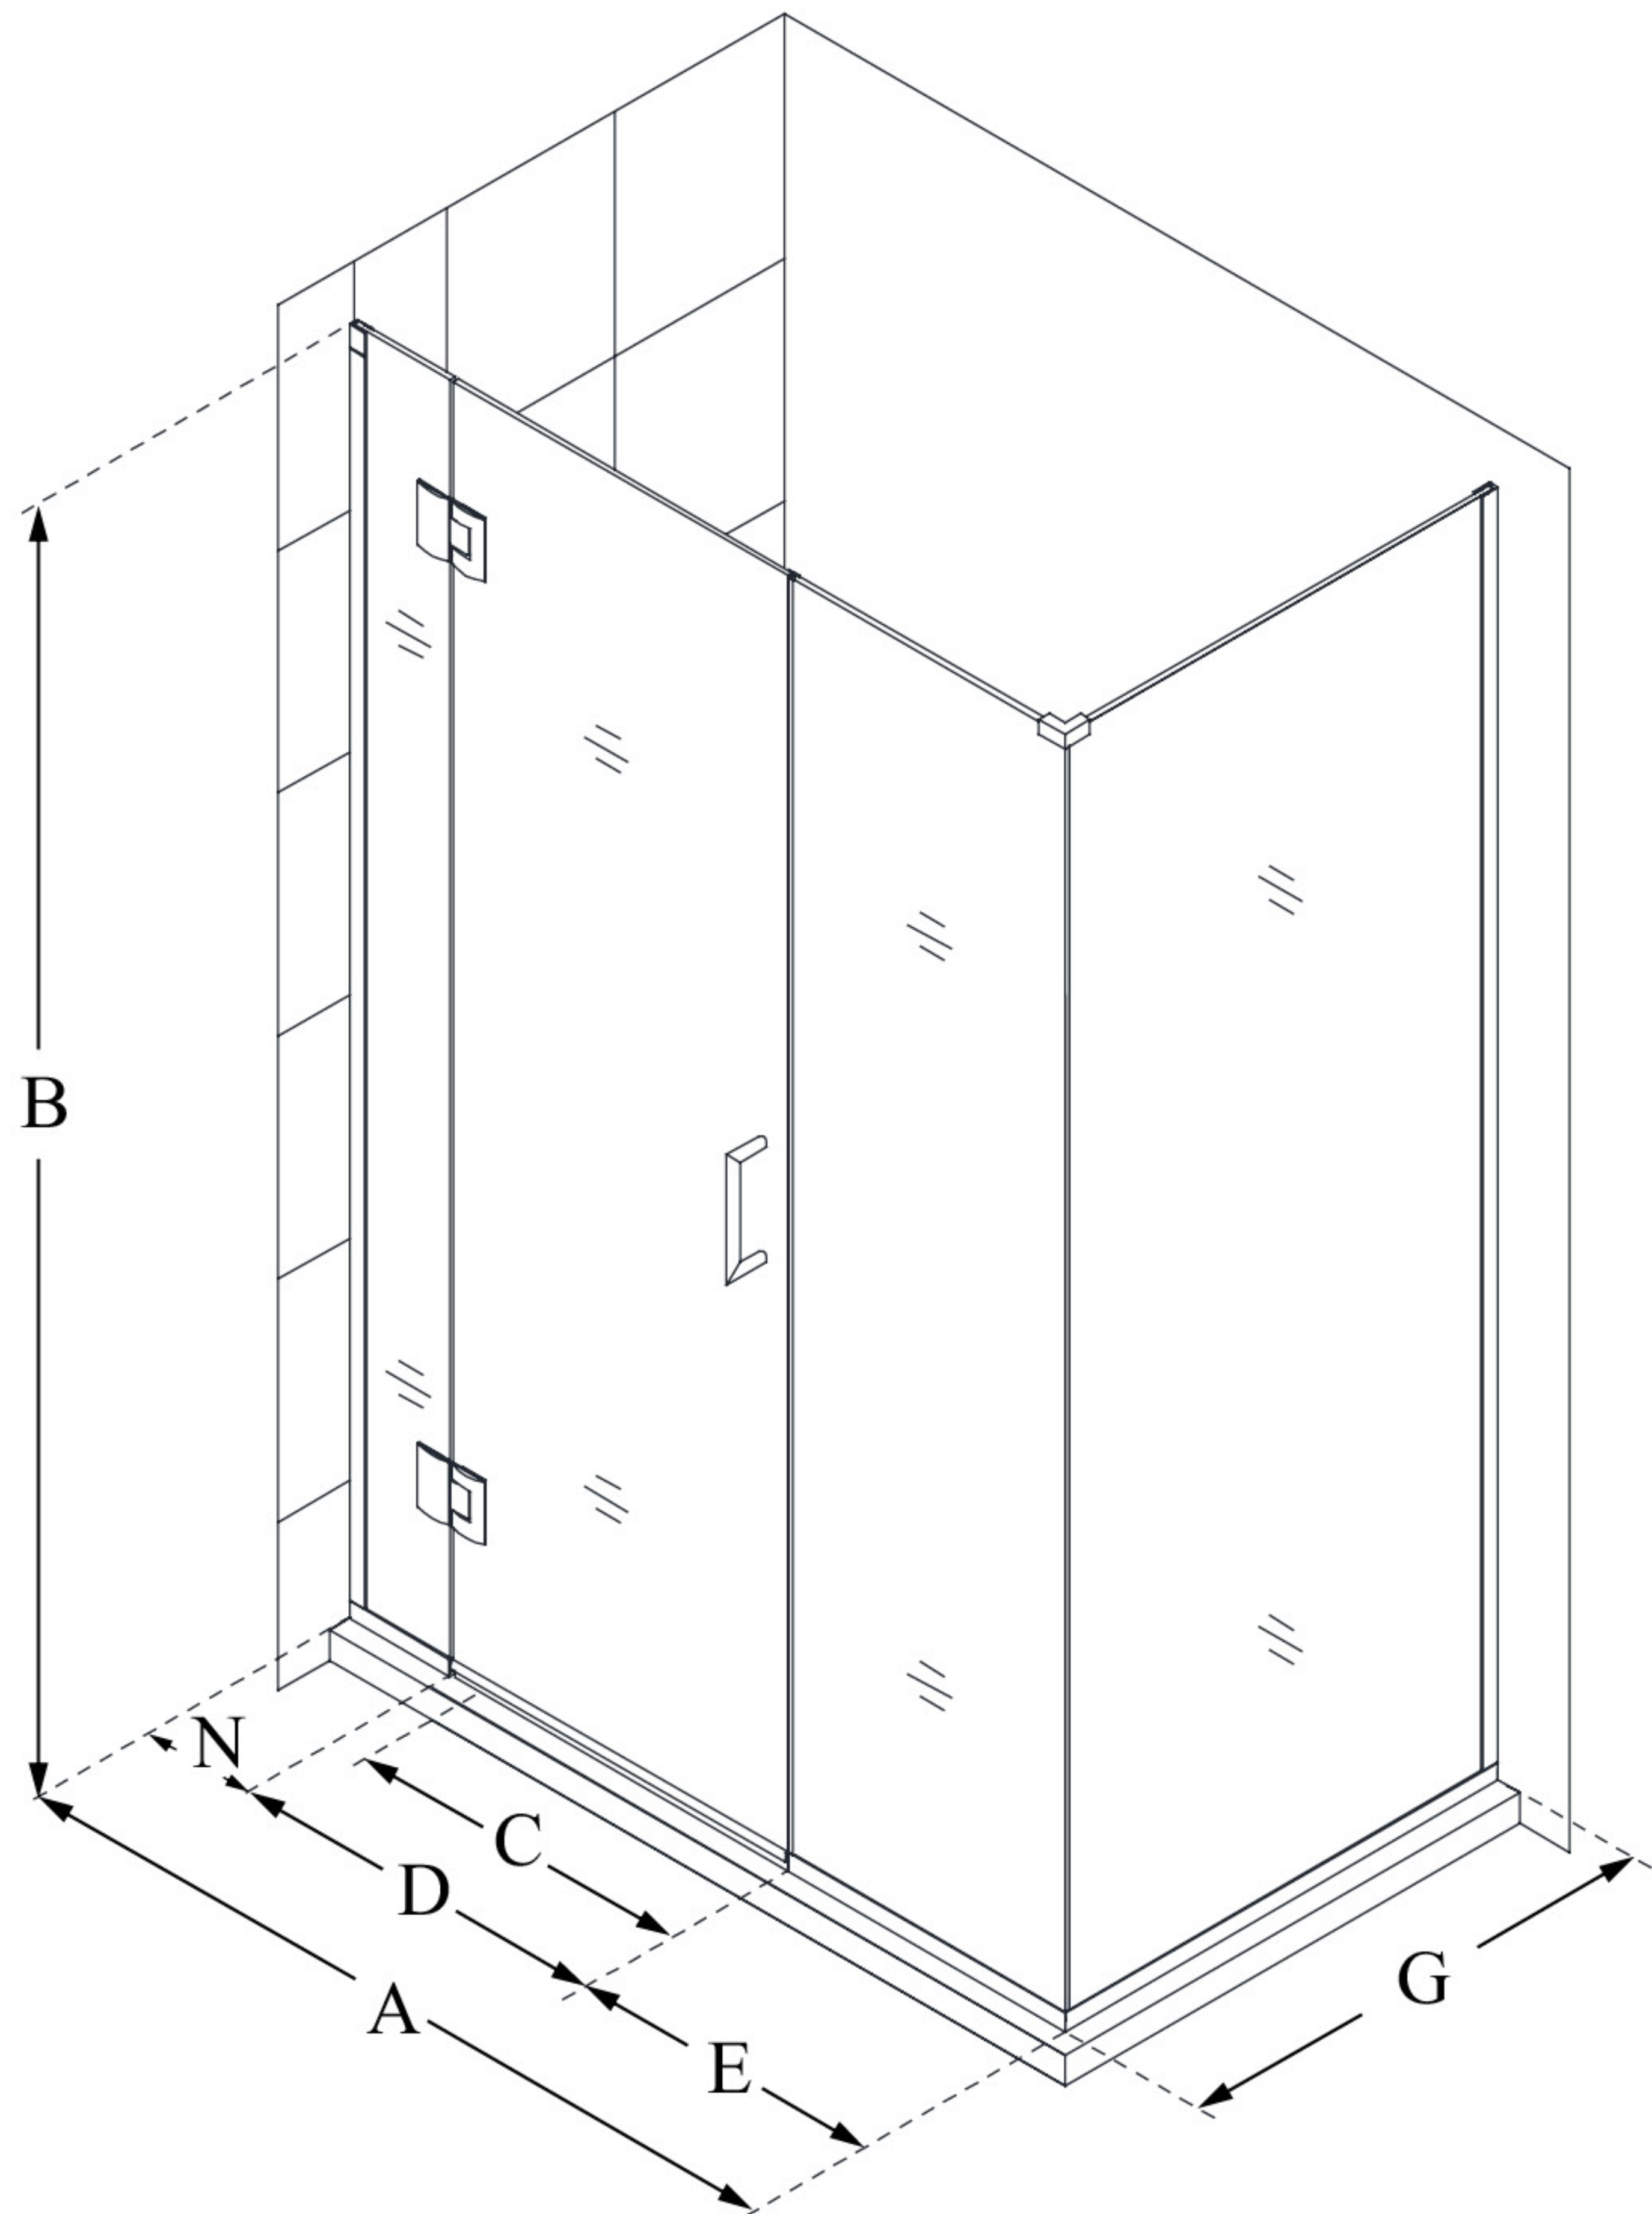

E12830530

UNIDOOR-X

DreamLine Unidoor-X 64 1/2" W
x 30 3/8" D x 72" H Frameless
Hinged Shower Enclosure, Clear
Glass

SWING DOOR

CONFIGURATION DIMENSIONS:

A: 64 1/2"

MODEL WIDTH

B: 72"

MODEL HEIGHT

C: 27"

ACCESS WIDTH

D: 28"

DOOR WIDTH

E: 30 1/2"

INLINE PANEL WIDTH

G: 30 3/8"

RETURN PANEL WIDTH

N: 6"

HINGE PANEL WIDTH

DreamLine reserves the right to update or modify the hardware or materials pictured without prior notice for the purpose of product improvement and customer satisfaction.