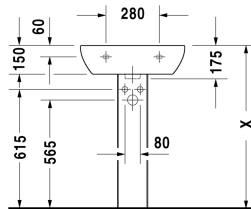

Washbasin # 231055..00 / 231055..30

| < 21 5/8" Inch > |

Washbasin	Dimension	Weight	Order number
with overflow, with tap platform, 21 5/8" Inch			
Colors			
00 White			
Variant			
p	21 5/8" x 16 7/8" Inch	35.5 lb	231055..00
p p p	21 5/8" x 16 7/8" Inch	35.5 lb	231055..30
Pedestal for # 231065, 231060, 231055, 034812		23 lb	086327
Siphon cover for # 231065, 231060, 231055, 034812		12.1 lb	085718

All drawings contain the necessary measurements which are subject to standard tolerances. They are stated in inch & mm and are non-binding. Exact measurements, in particular for customized installation scenarios, can only be taken from the finished ceramic piece.