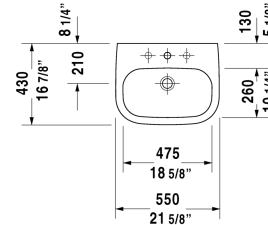

Washbasin # 231055..00 / 231055..30

| < 21 5/8" Inch > |

Washbasin	Dimension	Weight	Order number
with overflow, with tap platform, 21 5/8" Inch			
Colors			
00 White			
Variant			
p	21 5/8" x 16 7/8" Inch	35.5 lb	231055..00
p p p	21 5/8" x 16 7/8" Inch	35.5 lb	231055..30
Pedestal for # 231065, 231060, 231055, 034812		23 lb	086327
Siphon cover for # 231065, 231060, 231055, 034812		12.1 lb	085718

All drawings contain the necessary measurements which are subject to standard tolerances. They are stated in inch & mm and are non-binding. Exact measurements, in particular for customized installation scenarios, can only be taken from the finished ceramic piece.