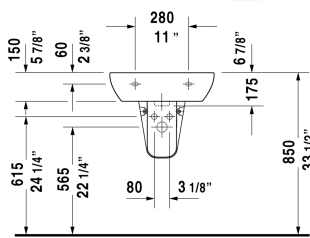

Washbasin # 231055..00 / 231055..30

| < 21 5/8" Inch > |

Washbasin	Dimension	Weight	Order number
with overflow, with tap platform, 21 5/8" Inch			
Colors			
00 White			
Variant			
p	21 5/8" x 16 7/8" Inch	35.5 lb	231055..00
p p p	21 5/8" x 16 7/8" Inch	35.5 lb	231055..30
Pedestal for # 231065, 231060, 231055, 034812		23 lb	086327
Siphon cover for # 231065, 231060, 231055, 034812		12.1 lb	085718

All drawings contain the necessary measurements which are subject to standard tolerances. They are stated in inch & mm and are non-binding. Exact measurements, in particular for customized installation scenarios, can only be taken from the finished ceramic piece.