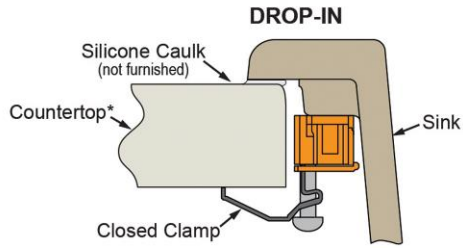

#### Cutout Dimensions for Drop-in Installation:

32-3/8" x 21-3/8" (822mm x 543mm) with 11/16" (17mm) corner radius

1-1/2" (38mm) Diameter Faucet Holes on 4" (102mm) Centers are Pre-Scored. Installer can punch up to 5 faucet holes.

**Installation Profile:**

\*Maximum thickness for use of hold down system is 1-3/4" (44mm).

**Optional Accessories**

<a href="#">LKOBG1516SS</a>	Elkay Stainless Steel 12" x 13-3/4" x 1-1/4" Bottom Grid <a href="#">Spec Sheet (PDF)</a>	
<a href="#">LKCBE1516HW</a>	Elkay Hardwood 15-5/16" x 17-3/16" x 1" Cutting Board <a href="#">Spec Sheet (PDF)</a>	
<a href="#">LK99</a>	Elkay Deluxe 3-1/2" Drain Type 304 Stainless Steel Body Strainer Basket Rubber Seal and Tailpiece <a href="#">Spec Sheet (PDF)</a>	
<a href="#">LKQD35</a>	Elkay Polymer 3-1/2" Disposer Flange with Removable Basket Strainer and Rubber Stopper <a href="#">Spec Sheet (PDF)</a>	
<a href="#">LKQS35</a>	Elkay Polymer 3-1/2" Drain Fitting with Removable Basket Strainer and Rubber Stopper <a href="#">Spec Sheet (PDF)</a>	
<a href="#">LKWRB1516SS</a>	Elkay Stainless Steel 11-7/8" x 13-13/16" x 6-15/16" Rinsing Basket <a href="#">Spec Sheet (PDF)</a>	