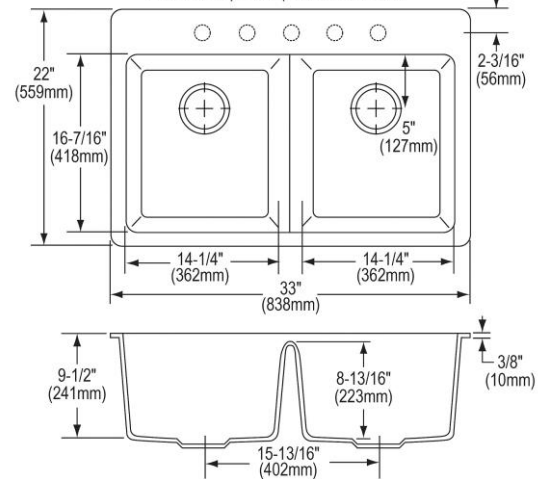

<b>Installation Type:</b>	Drop-in
<b>Material:</b>	Quartz
<b>Finish:</b>	Bisque (BQ), Black (BK), Dusk Gray (GY), Greige (GR), Greystone (GS), Mocha (MC), Putty (PT), White (WH)
<b>Number of Bowls:</b>	2
<b>Sink Dimensions:</b>	33" x 22" x 9-1/2"
<b>Bowl 1 Dimensions:</b>	14-1/4" x 16-7/16" x 9-1/2"
<b>Bowl 2 Dimensions:</b>	14-1/4" x 16-7/16" x 9-1/2"
<b>Drain Size:</b>	3-1/2" (89mm)
<b>Drain Location:</b>	Rear Center
<b>Minimum Cabinet Size:</b>	36"
<b>Mounting Hardware:</b>	Part # 64090408 included for countertops up to 1-3/4" (44mm) thick
<b>Template Included:</b>	No
<b>Cutout Template #:</b>	<a href="#">0000001442</a>

#### Cutout Dimensions for Drop-in Installation:

32-3/8" x 21-3/8" (822mm x 543mm) with 11/16" (17mm) corner radius

1-1/2" (38mm) Diameter Faucet Holes on 4" (102mm) Centers are Pre-Scored. Installer can punch up to 5 faucet holes.