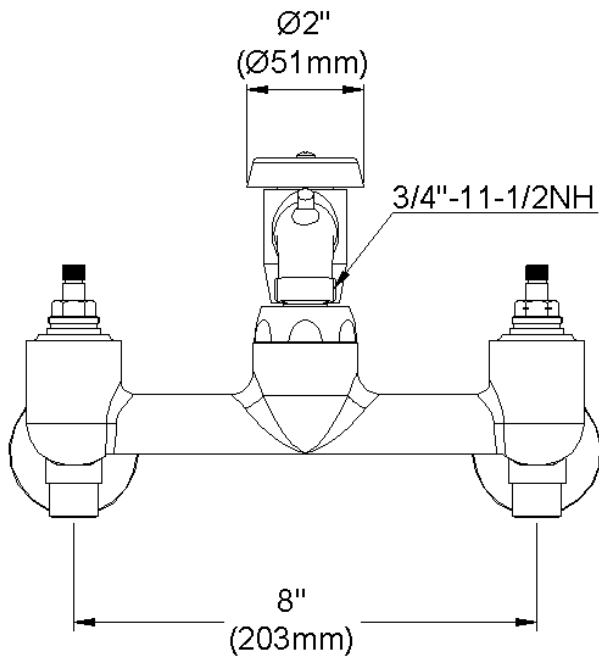

ELKAY[®]

SPECIFICATIONS

Commercial Faucet Model LK940BP03L2S Wall Mount 8" Center Bucket Hook Polished 3"

GENERAL FEATURES

- Quarter turn ceramic disc cartridge
- Solid brass construction
- Chrome finish
- Replacement cartridge A70001 for cold
- Replacement cartridge A70002 for hot
- Includes spout swing restriction pin
- Shut off valve with 1/2" NPT Female Inlets

COMPLIES WITH:

- ASME/ANSI A112.18.1
- CSA B125-01
- NSF/ANSI 61
- ADA
- UPC/CUPC
- IAPMO Listed

Lever Handle 2 inch, Two Piece

Replacement Handle A55385
Replacement Escutcheon A55390

FRONT VIEW

(shown less handles)