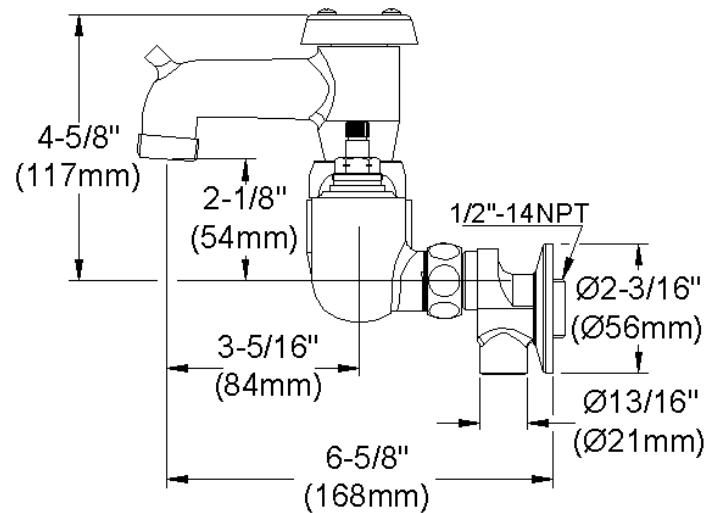

ELKAY[®]

SPECIFICATIONS

Commercial Faucet Model LK940BP03L2S Wall Mount 8" Center Bucket Hook Polished 3"

GENERAL FEATURES

- Quarter turn ceramic disc cartridge
- Solid brass construction
- Chrome finish
- Replacement cartridge A70001 for cold
- Replacement cartridge A70002 for hot
- Includes spout swing restriction pin
- Shut off valve with 1/2" NPT Female Inlets

COMPLIES WITH:

- ASME/ANSI A112.18.1
- CSA B125-01
- NSF/ANSI 61
- ADA
- UPC/CUPC
- IAPMO Listed

Lever Handle 2 inch, Two Piece

Replacement Handle A55385
Replacement Escutcheon A55390

FRONT VIEW

(shown less handles)