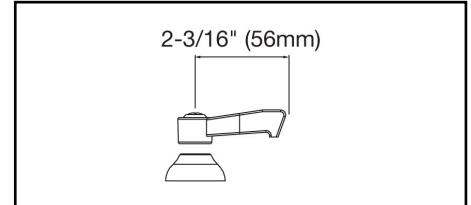

ELKAY[®]

SPECIFICATIONS

Commercial Faucet Model LK940BP03L2S Wall Mount 8" Center Bucket Hook Polished 3"

GENERAL FEATURES

- Quarter turn ceramic disc cartridge
- Solid brass construction
- Chrome finish
- Replacement cartridge A70001 for cold
- Replacement cartridge A70002 for hot
- Includes spout swing restriction pin
- Shut off valve with 1/2" NPT Female Inlets

COMPLIES WITH:

- ASME/ANSI A112.18.1
- CSA B125-01
- NSF/ANSI 61
- ADA
- UPC/CUPC
- IAPMO Listed

Lever Handle 2 inch, Two Piece

Replacement Handle A55385
Replacement Escutcheon A55390

FRONT VIEW

(shown less handles)