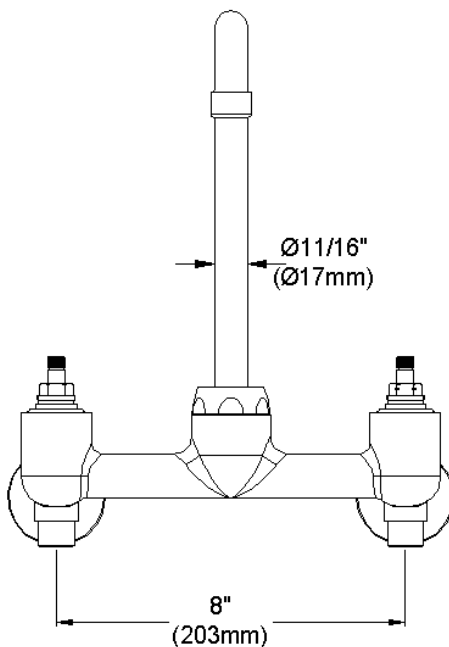

### GENERAL FEATURES

- Quarter turn ceramic disc cartridge
- Solid brass construction
- Chrome finish
- Replacement cartridge A70001 for cold
- Replacement cartridge A70002 for hot
- Includes spout swing restriction pin
- Shut off valve with 1/2" NPT Female Inlets

### COMPLIES WITH:

- ASME/ANSI A112.18.1
- CSA B125-01
- NSF/ANSI 61
- ADA
- UPC/CUPC
- IAPMO Listed

Wristblade Handle 6 inch, Two Piece

Replacement Handle A55388  
Replacement Escutcheon A55390

**FRONT VIEW**