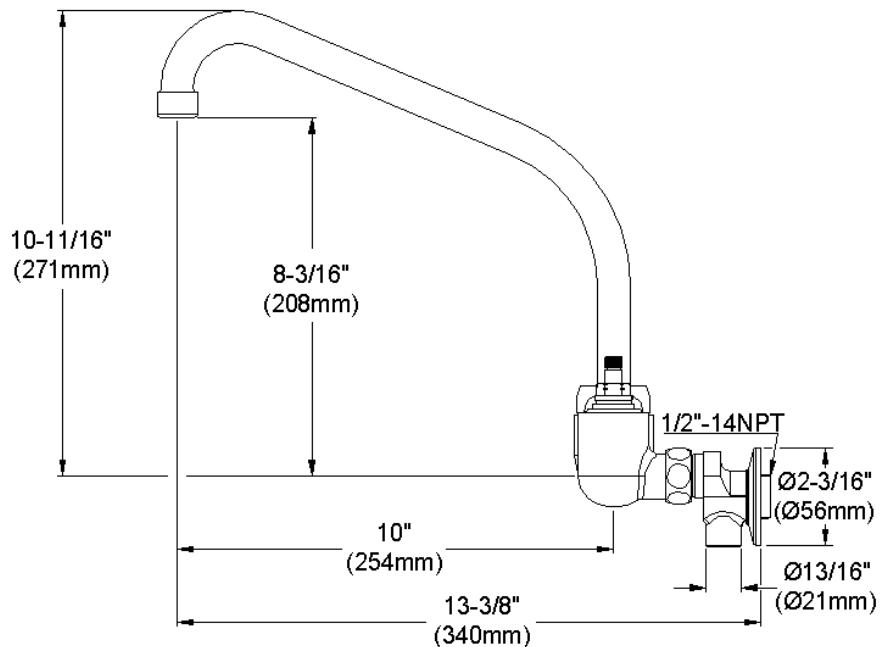

### GENERAL FEATURES

- Quarter turn ceramic disc cartridge
- Solid brass construction
- Chrome finish
- Replacement cartridge A70001 for cold
- Replacement cartridge A70002 for hot
- Includes spout swing restriction pin
- Shut off valve with 1/2" NPT Female Inlets

### COMPLIES WITH:

- ASME/ANSI A112.18.1
- CSA B125-01
- NSF/ANSI 61
- ADA
- UPC/CUPC
- IAPMO Listed

Wristblade Handle 6 inch, Two Piece

Replacement Handle A55388  
Replacement Escutcheon A55390

**FRONT VIEW**