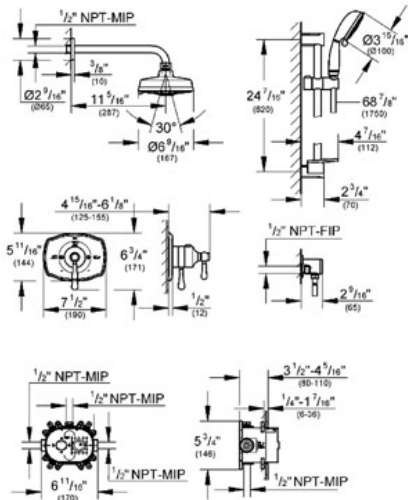

GROHE America, Inc | 200 North Gary Avenue, Suite G, Roselle, IL 60172
Phone: +1 (800) 444-7643 | Fax: +1 (800) 225-2778 | us-customerservice@grohe.com