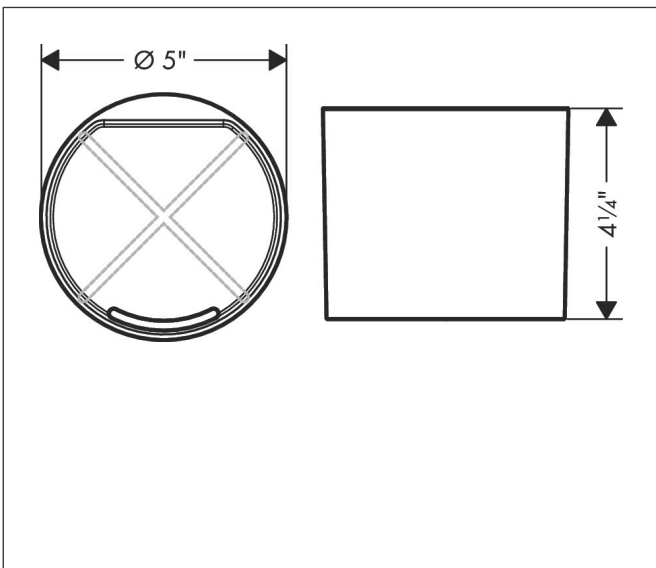

Brand hansgrohe
Art. Name **WallStoris** Tumbler
Art. Nr. 27921670
Surface matte black
Pos. 1

Product Picture

Features

- Consists of: cup, partition wall
- Dyed plastic
- Recess for draining water
- Accessory can be clicked onto the wallbar
- ideal to store shampoo, razors, tooth paste
- with a partition that can be repositioned or removed
- dishwasher safe, easy to clean

Drawing

Technology