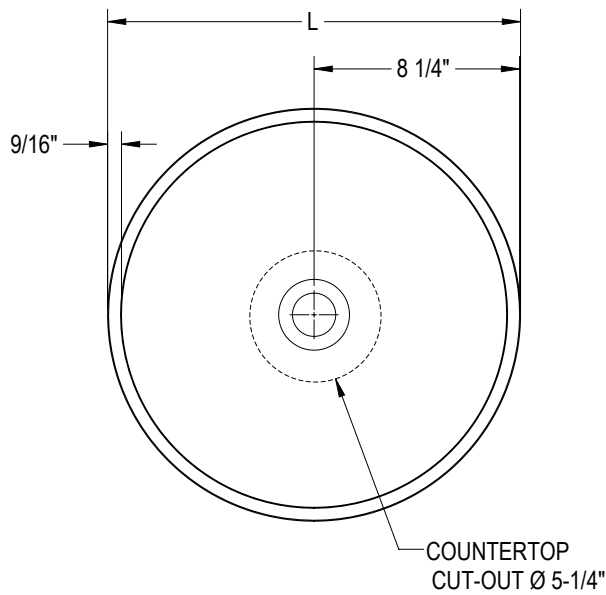

Ileana™ Technical Specifications

Letter	Description	Above Counter Bathroom Sink
L	Outer Length	Ø 16-1/2" (419.1 mm)
W	Outer Width	N/A
H	Overall Height	6-5/16" (160.33 mm)
-	Drain Hole	1-7/8" (47.625 mm)
-	Bowl Depth	5-3/8" (136.52 mm)
-	Faucet Hole	N/A
-	With Overflow	No
-	Bowl Configuration	Single
-	Installation	Vessel
-	Template / Cut-Out	No / 5-1/4" (133.3 mm)
-	Compliance Certification	CSA B45.5-11/APMO Z124-2011

Key Dimensions

NOTES

Install this product according to the installation instructions.

The counter top manufacturer must use the cut-out template provided with the product. Jacuzzi is not responsible for cut-out errors.