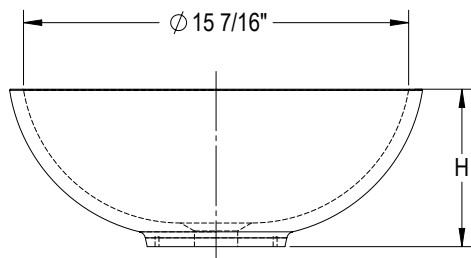

Ileana™ Technical Specifications

Letter	Description	Above Counter Bathroom Sink
L	Outer Length	Ø 16-1/2" (419.1 mm)
W	Outer Width	N/A
H	Overall Height	6-5/16" (160.33 mm)
-	Drain Hole	1-7/8" (47.625 mm)
-	Bowl Depth	5-3/8" (136.52 mm)
-	Faucet Hole	N/A
-	With Overflow	No
-	Bowl Configuration	Single
-	Installation	Vessel
-	Template / Cut-Out	No / 5-1/4" (133.3 mm)
-	Compliance Certification	CSA B45.5-11/APMO Z124-2011

Key Dimensions

NOTES

Install this product according to the installation instructions.

The counter top manufacturer must use the cut-out template provided with the product. Jacuzzi is not responsible for cut-out errors.