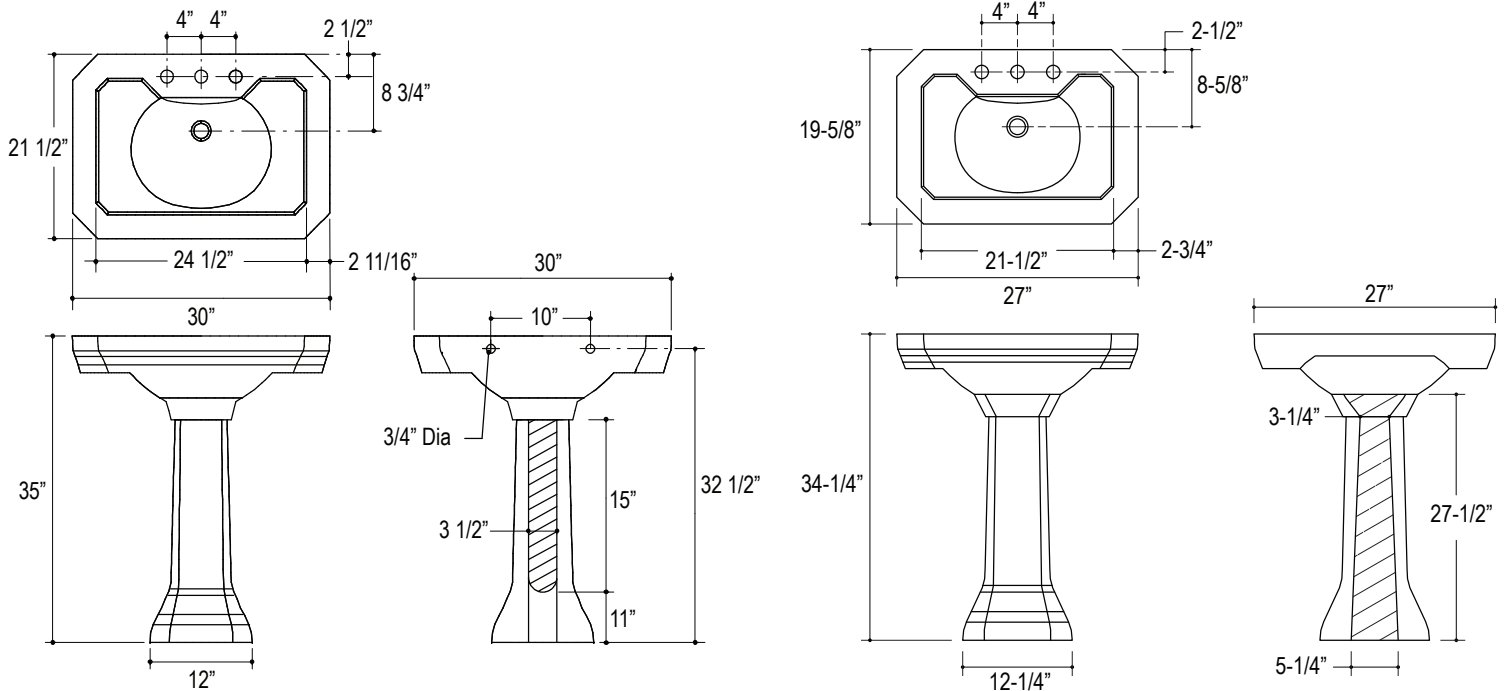

KALLISTA®

27" & 30" Town Pedestal

CODES/STANDARDS APPLICABLE

Specified Model Meets or Exceeds the Following:

- ASME/ANSI A112.19.2M

FEATURES

- Vitreous China

(27") P72042, P72043, Combo P72041
(30") P72031, P72032, Combo P72030

PRODUCT INFORMATION (P72030)		
Fixture*:	Basin Area	Water Depth
Lavatory	15-1/2" x 11-3/4" (Top)	4-1/2"
Outlet	1-13/16"	
Faucet and Spout Holes	1-1/2"	
* Approximate Measurements for Comparison Only		

PRODUCT INFORMATION (P72041)		
Fixture*:	Basin Area	Water Depth
Lavatory	14" x 11" (Top)	4-1/2"
Outlet	1-13/16"	
Faucet and Spout Holes	1-1/2"	
* Approximate Measurements for Comparison Only		

ROUGHING-IN NOTES
All Dimensions are Nominal.

SPECIAL NOTE
The 27" and 30" basins and pedestals are NOT interchangeable.

SPECIFIED MODEL			
Model	Description	Finishes	
P72032-00	30" Town Basin	<input type="checkbox"/> 0 Stucco White	<input type="checkbox"/> 96 Linen
P72031-00	30" Town Pedestal	<input type="checkbox"/> 0 Stucco White	<input type="checkbox"/> 96 Linen
P72042-00	27" Town Basin	<input type="checkbox"/> 0 Stucco White	<input type="checkbox"/> 96 Linen
P72031-00	27" Town Pedestal	<input type="checkbox"/> 0 Stucco White	<input type="checkbox"/> 96 Linen